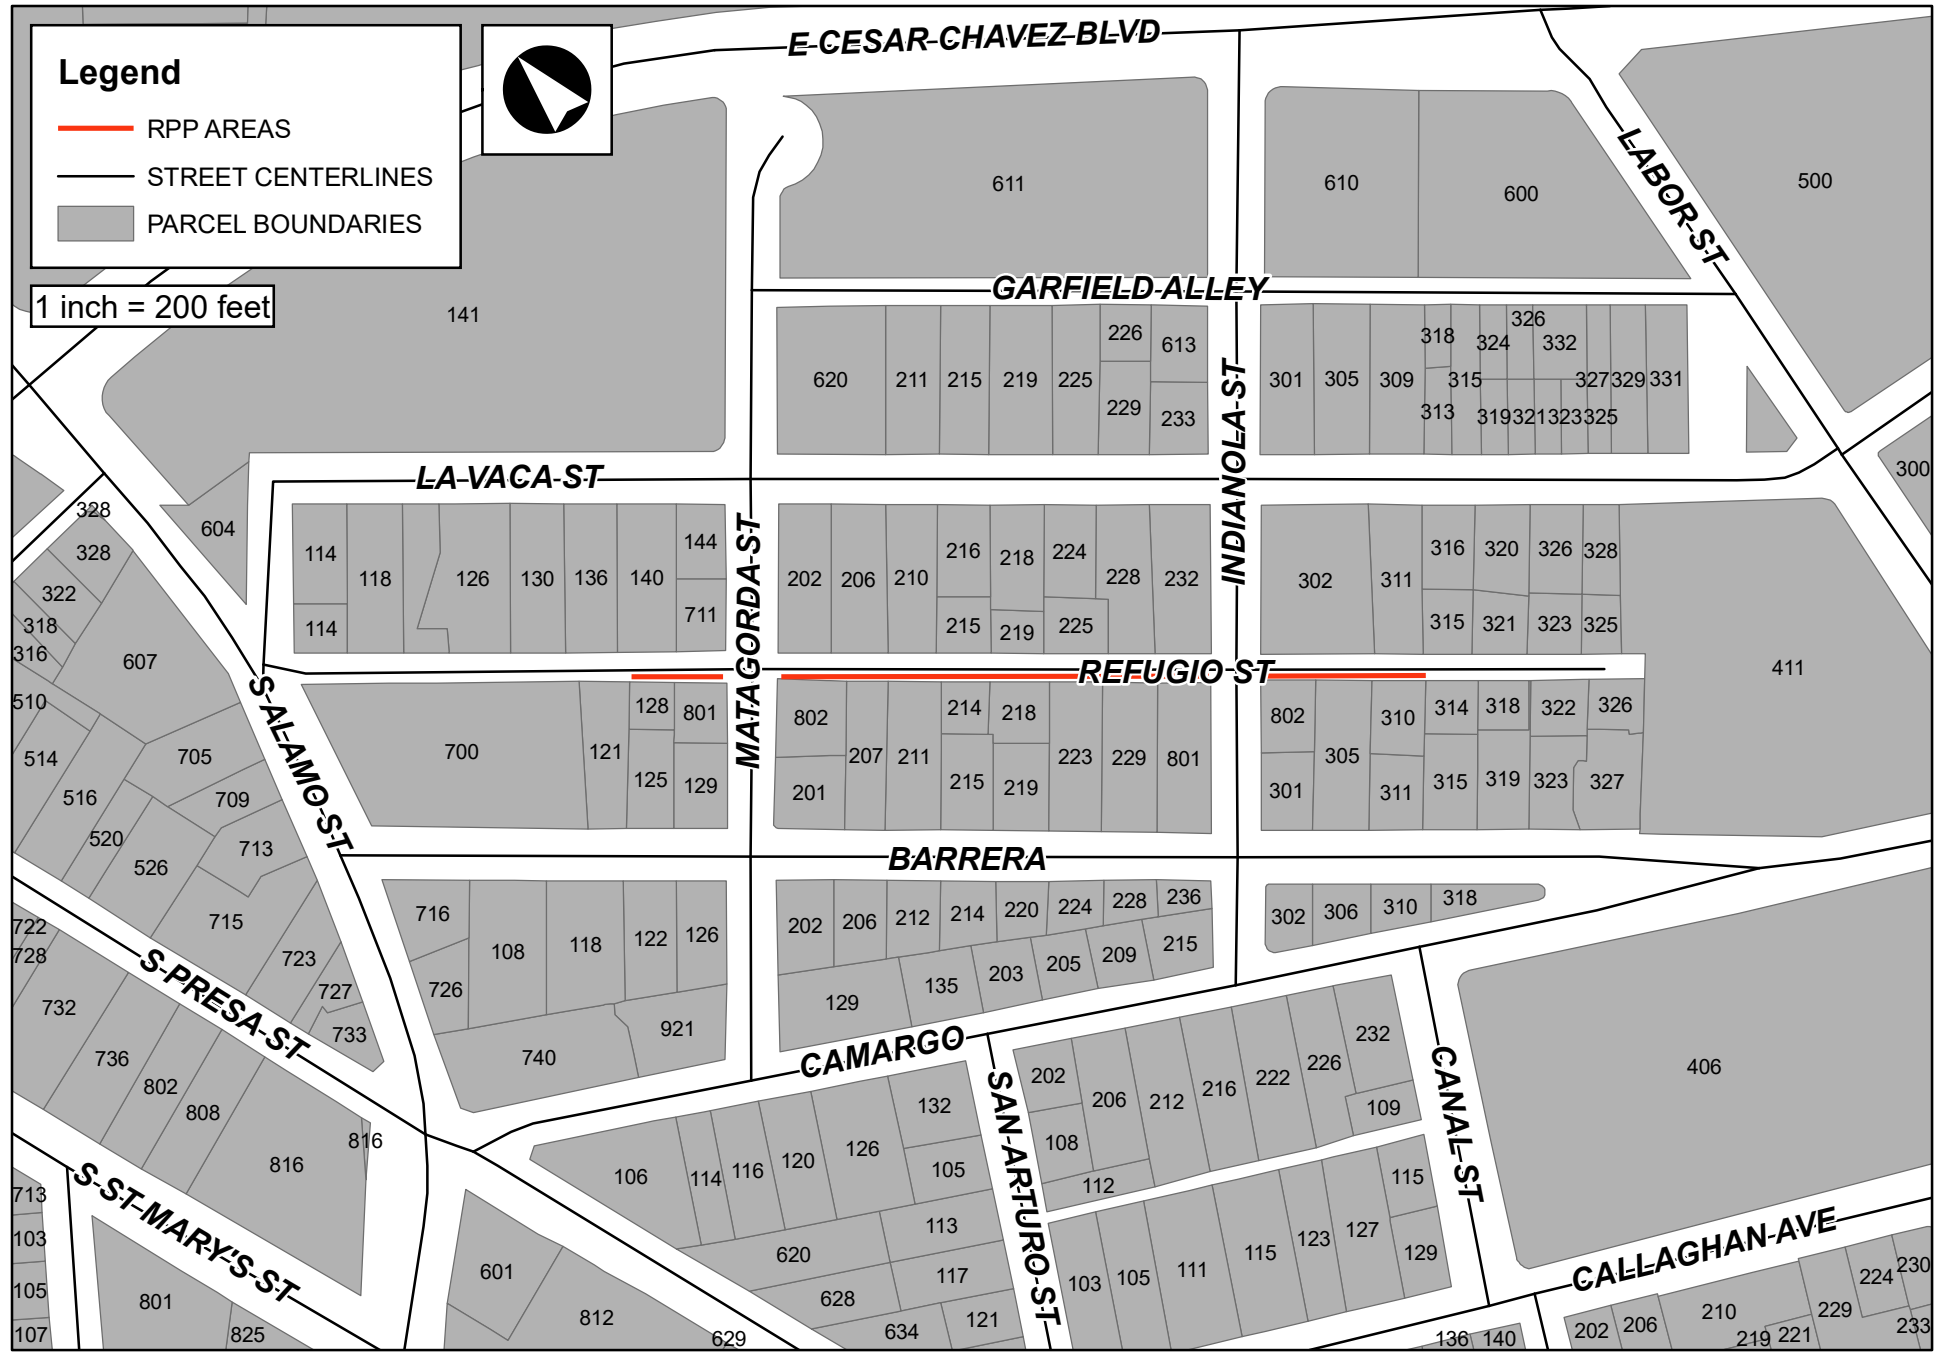

Legend

- RPP AREAS
- STREET CENTERLINES
- PARCEL BOUNDARIES

1 inch = 200 feet

Legend

-  RPP AREAS
-  STREET CENTERLINES
-  PARCEL BOUNDARIES

1 inch = 200 feet

Legend

-  RPP AREAS
-  STREET CENTERLINES
-  PARCEL BOUNDARIES

1 inch = 200 feet

Legend

-  RPP AREAS
-  STREET CENTERLINES
-  PARCEL BOUNDARIES

1 inch = 100 feet

Legend

-  RPP AREAS
-  STREET CENTERLINES
-  PARCEL BOUNDARIES

1 inch = 40 feet

CALLAGHAN-AVE

232

406

Legend

-  RPP AREAS
-  STREET CENTERLINES
-  PARCEL BOUNDARIES

1 inch = 200 feet

Legend

-  RPP AREAS
-  STREET CENTERLINES
-  PARCEL BOUNDARIES

1 inch = 200 feet

BURRUS-PLACE