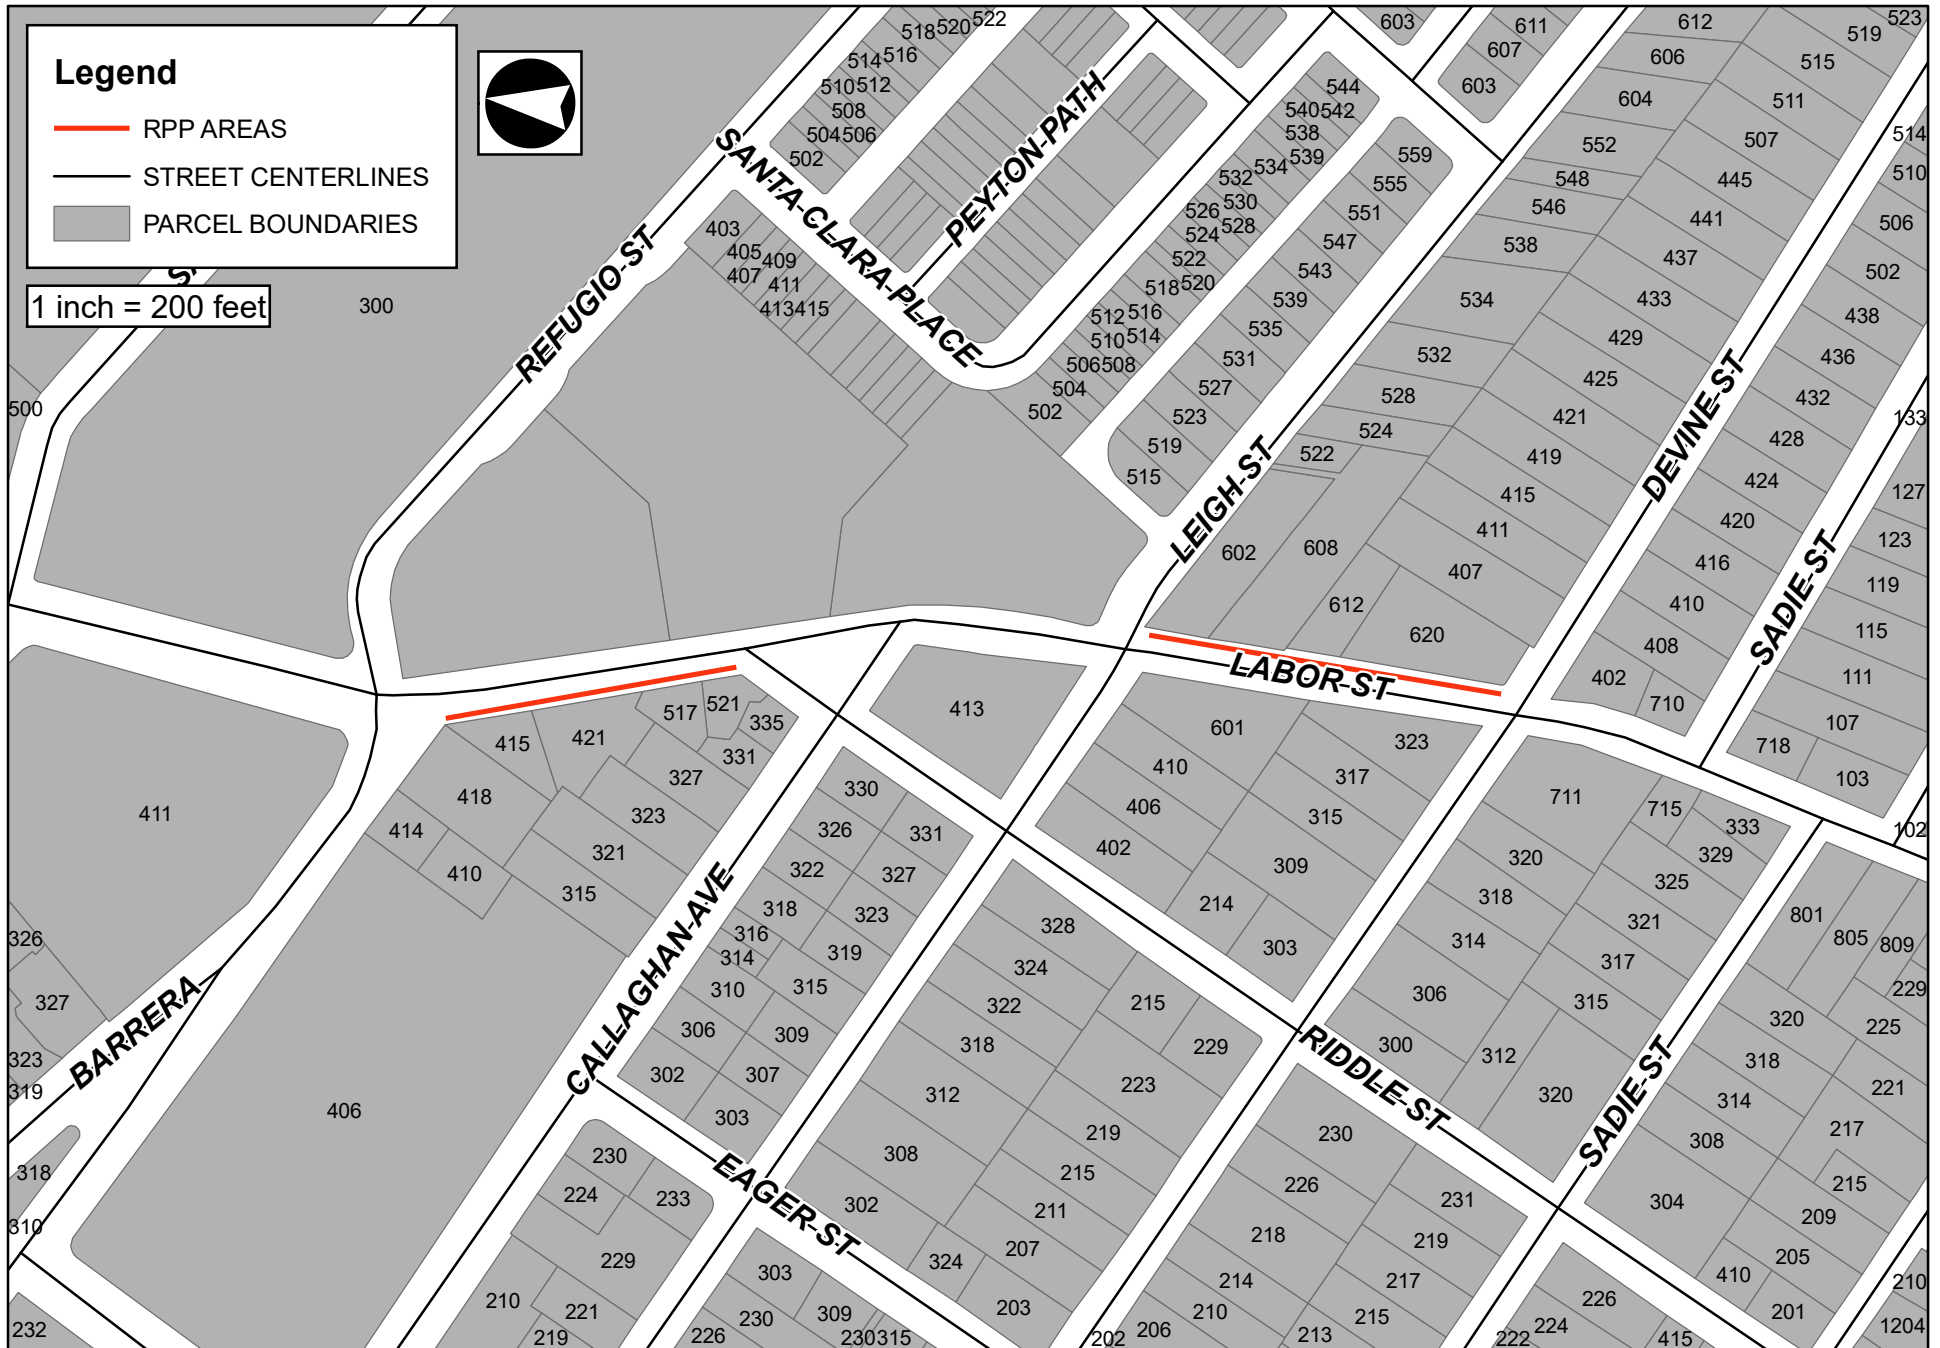

Legend

- RPP AREAS
- STREET CENTERLINES
- PARCEL BOUNDARIES

1 inch = 200 feet

Legend

-  RPP AREAS
-  STREET CENTERLINES
-  PARCEL BOUNDARIES

1 inch = 200 feet

Legend

-  RPP AREAS
-  STREET CENTERLINES
-  PARCEL BOUNDARIES

1 inch = 200 feet

Legend

-  RPP AREAS
-  STREET CENTERLINES
-  PARCEL BOUNDARIES

1 inch = 100 feet

Legend

-  RPP AREAS
-  STREET CENTERLINES
-  PARCEL BOUNDARIES

1 inch = 40 feet

CALLAGHAN-AVE

232

406

Legend

-  RPP AREAS
-  STREET CENTERLINES
-  PARCEL BOUNDARIES

1 inch = 200 feet

Legend

-  RPP AREAS
-  STREET CENTERLINES
-  PARCEL BOUNDARIES

1 inch = 200 feet

BURRUS-PLACE