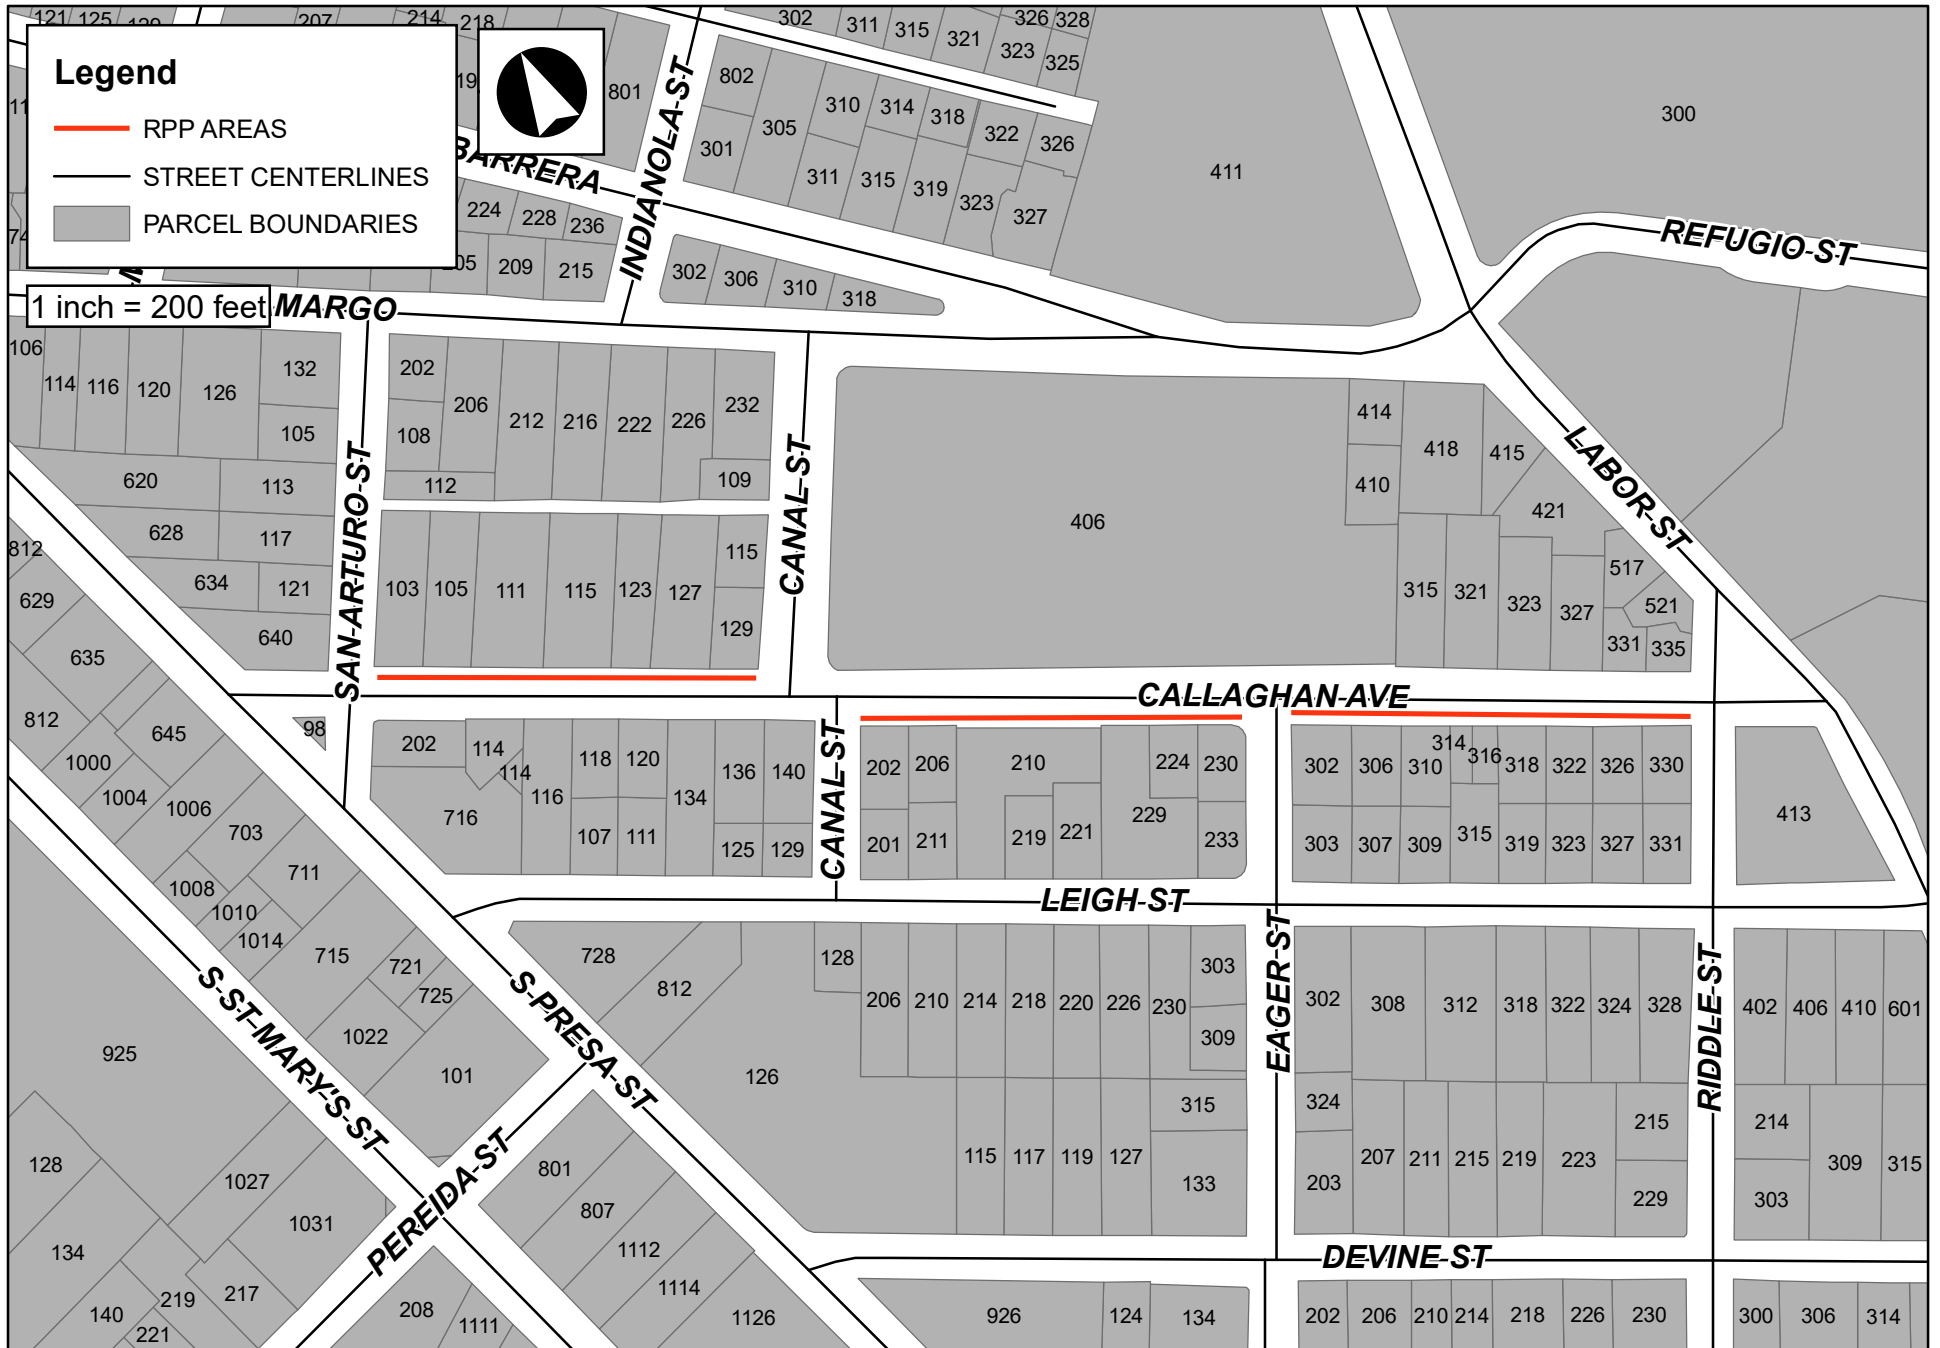

232

406

Legend

-  RPP AREAS
-  STREET CENTERLINES
-  PARCEL BOUNDARIES

1 inch = 200 feet

Legend

-  RPP AREAS
-  STREET CENTERLINES
-  PARCEL BOUNDARIES

1 inch = 200 feet

BURRUS-PLACE