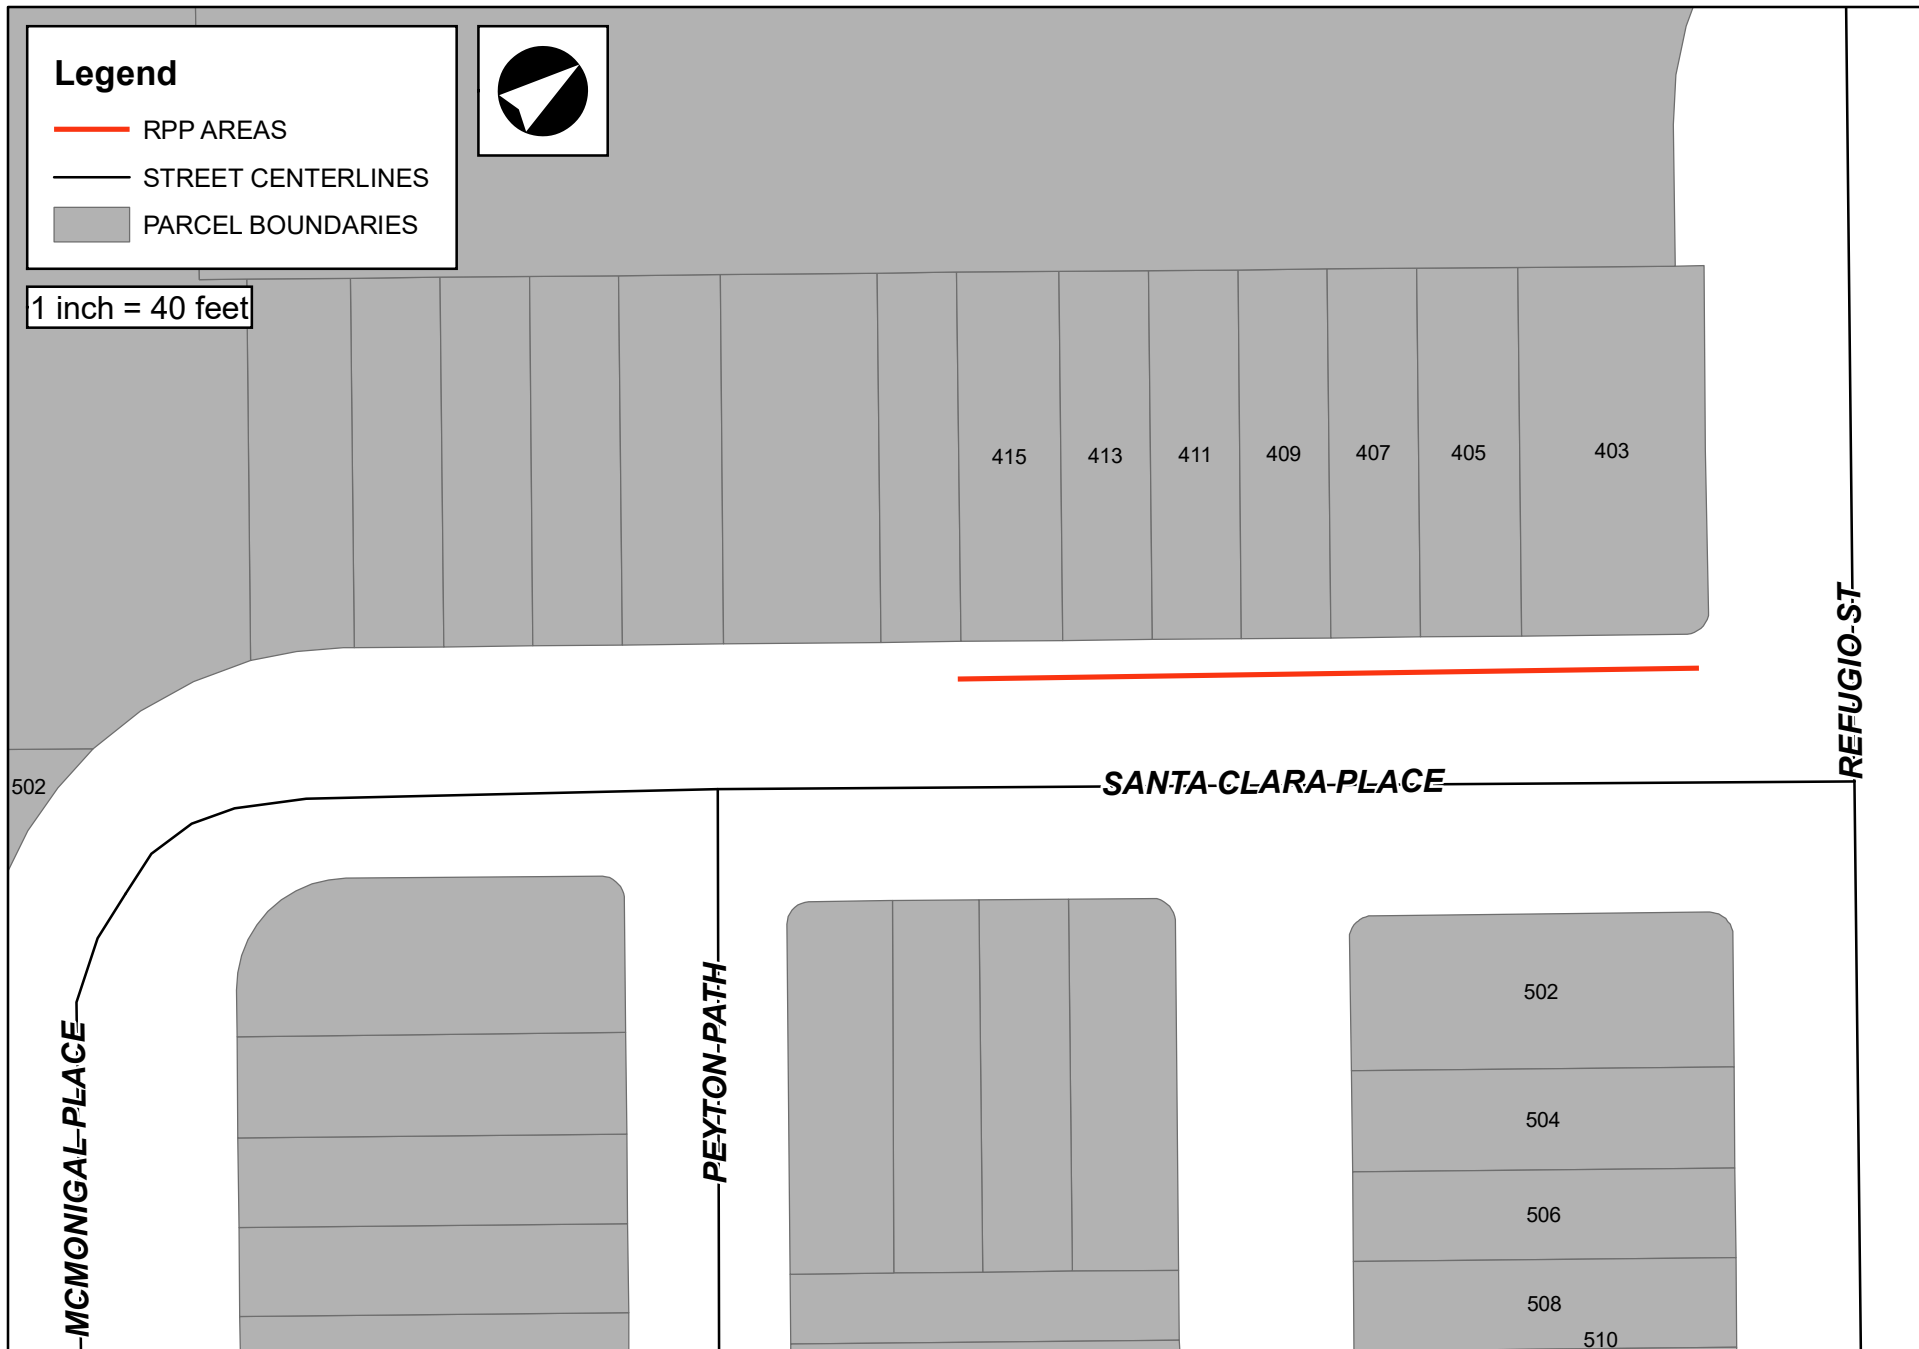

Legend

- RPP AREAS
- STREET CENTERLINES
- PARCEL BOUNDARIES

1 inch = 40 feet