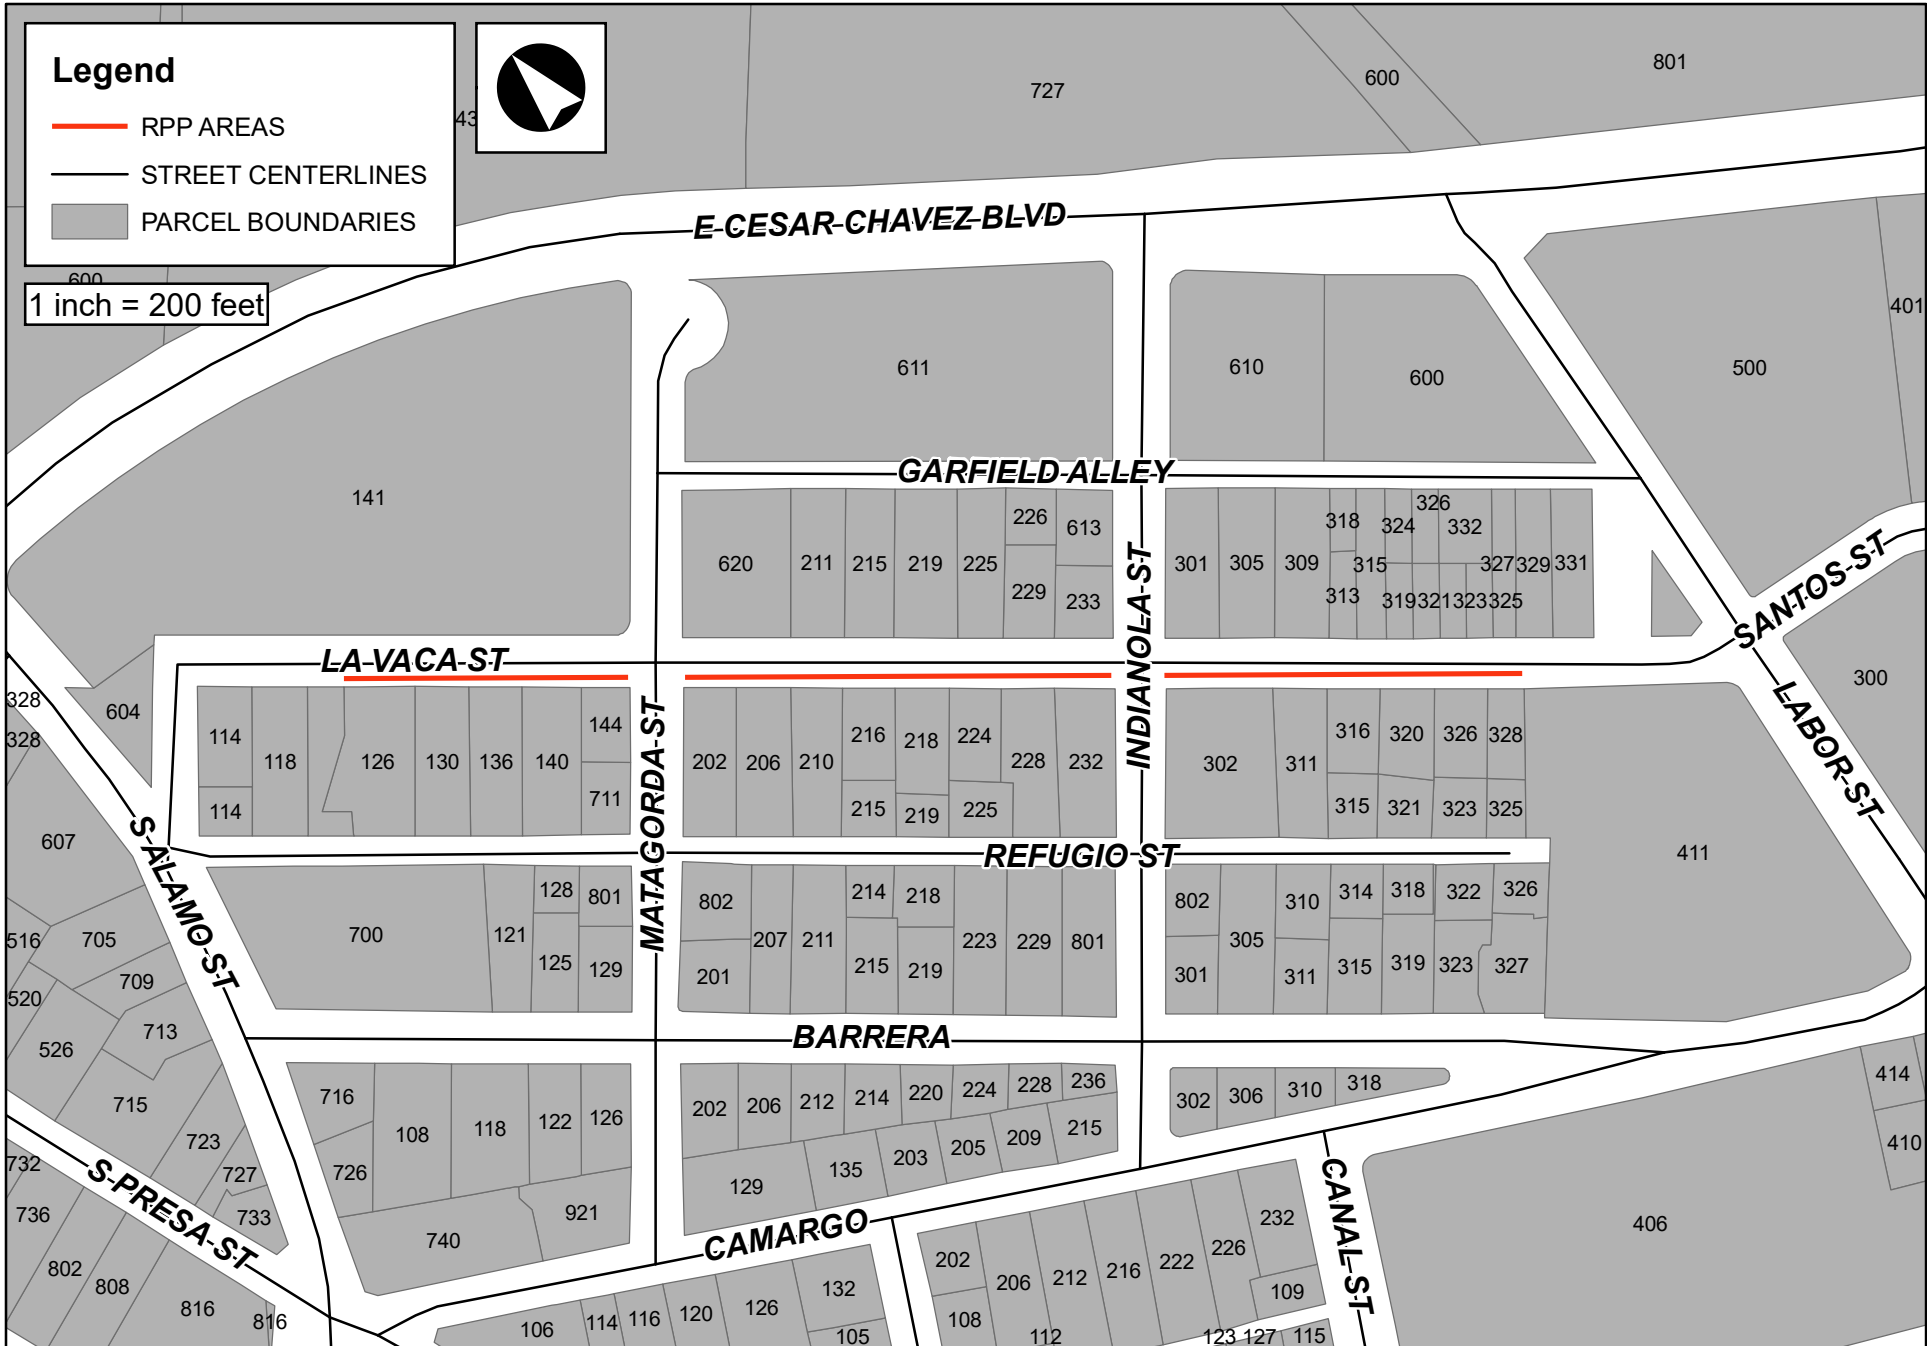

Legend

- RPP AREAS
- STREET CENTERLINES
- PARCEL BOUNDARIES

1 inch = 200 feet

Legend

-  RPP AREAS
-  STREET CENTERLINES
-  PARCEL BOUNDARIES

1 inch = 200 feet

Legend

-  RPP AREAS
-  STREET CENTERLINES
-  PARCEL BOUNDARIES

1 inch = 200 feet

Legend

-  RPP AREAS
-  STREET CENTERLINES
-  PARCEL BOUNDARIES

1 inch = 100 feet

Legend

-  RPP AREAS
-  STREET CENTERLINES
-  PARCEL BOUNDARIES

1 inch = 40 feet

CALLAGHAN-AVE

232

406

Legend

-  RPP AREAS
-  STREET CENTERLINES
-  PARCEL BOUNDARIES

1 inch = 200 feet

Legend

-  RPP AREAS
-  STREET CENTERLINES
-  PARCEL BOUNDARIES

1 inch = 200 feet

BURRUS-PLACE