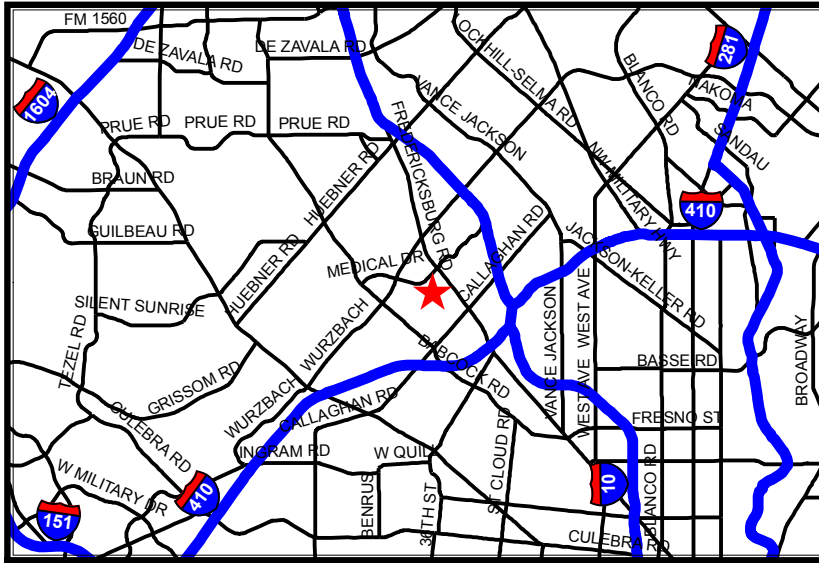

MEDICAL CENTER INTERSECTION IMPROVEMENTS PHASE X LOUIS PASTEUR @ EWING HALSELL

Legend

-  Medical Center Intersection Improvements Phase X
-  Louis Pasteur Right Turn Lane