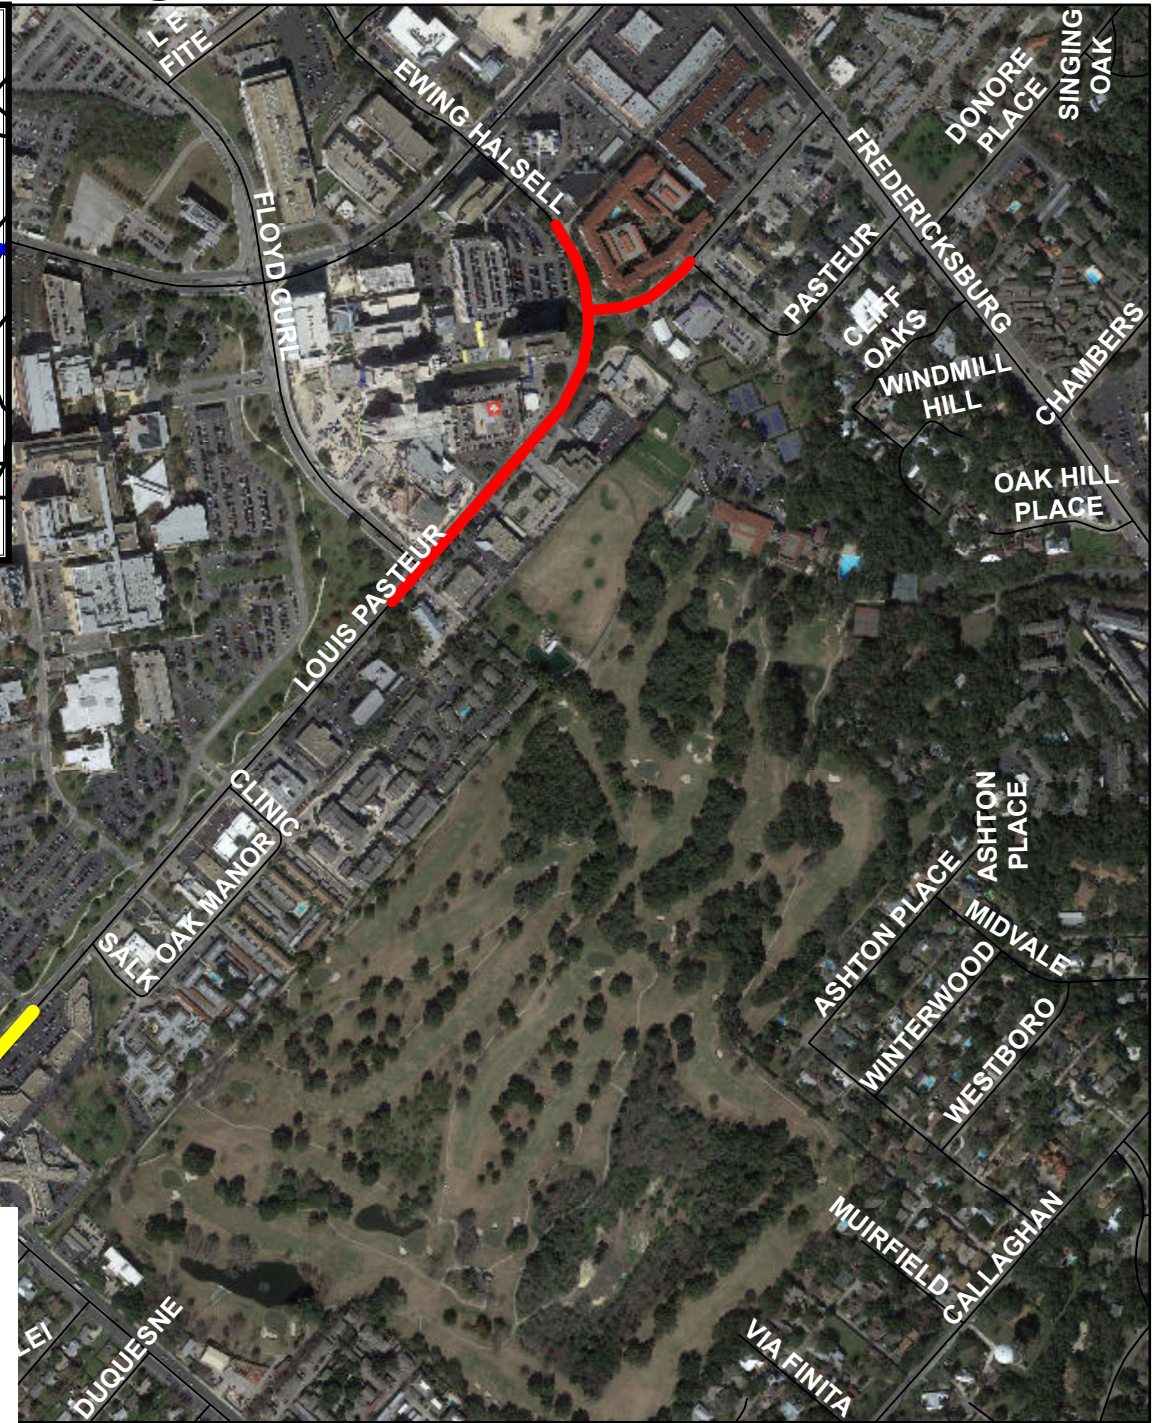

MEDICAL CENTER INTERSECTION IMPROVEMENTS PHASE X LOUIS PASTEUR @ EWING HALSELL

Legend

-  Medical Center Intersection Improvements Phase X
-  Louis Pasteur Right Turn Lane