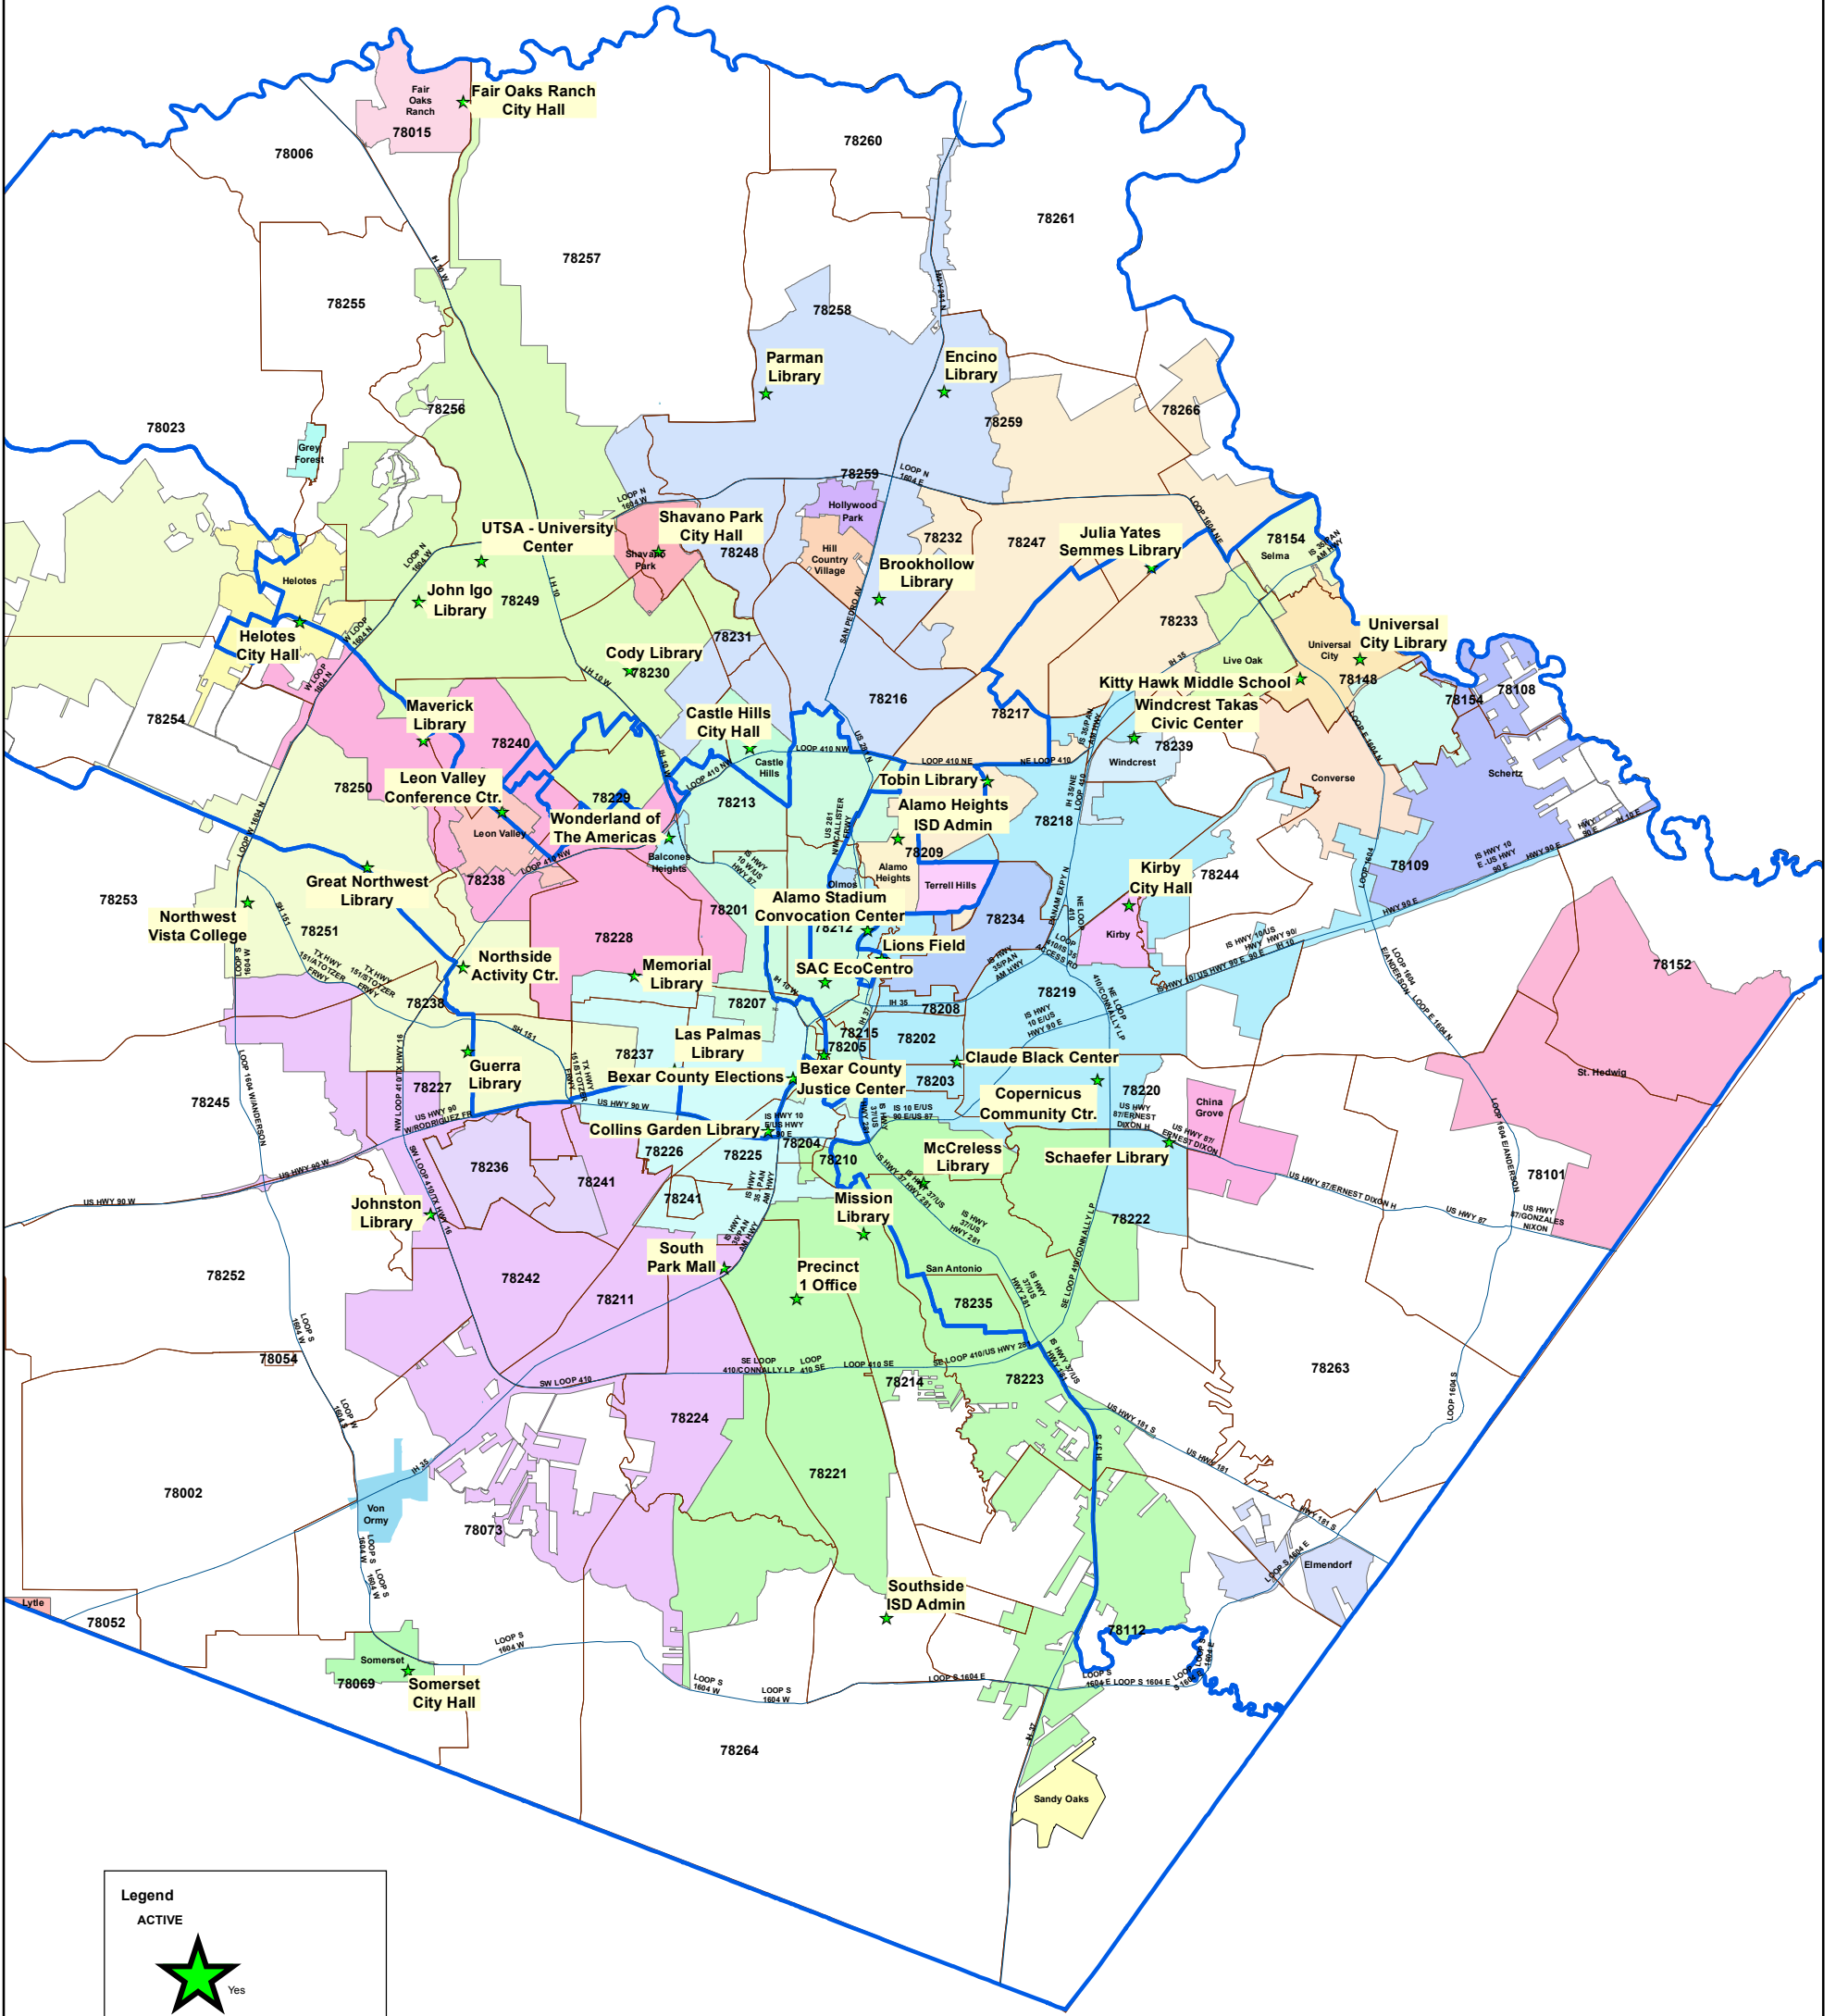

Bexar County Early Voting Sites

May 6, 2017

Joint General, Special, Charter and Bond Election

Legend

ACTIVE

Yes

Major Streets

Commissioner

geocovector.DBO.Districts_CityCouncil

District

- 1
- 10
- 2
- 3
- 4
- 5
- 6
- 7
- 8
- 9

Prepared by the Elections Office
 1103 S. Frio, Ste 100
 San Antonio, Texas 78207