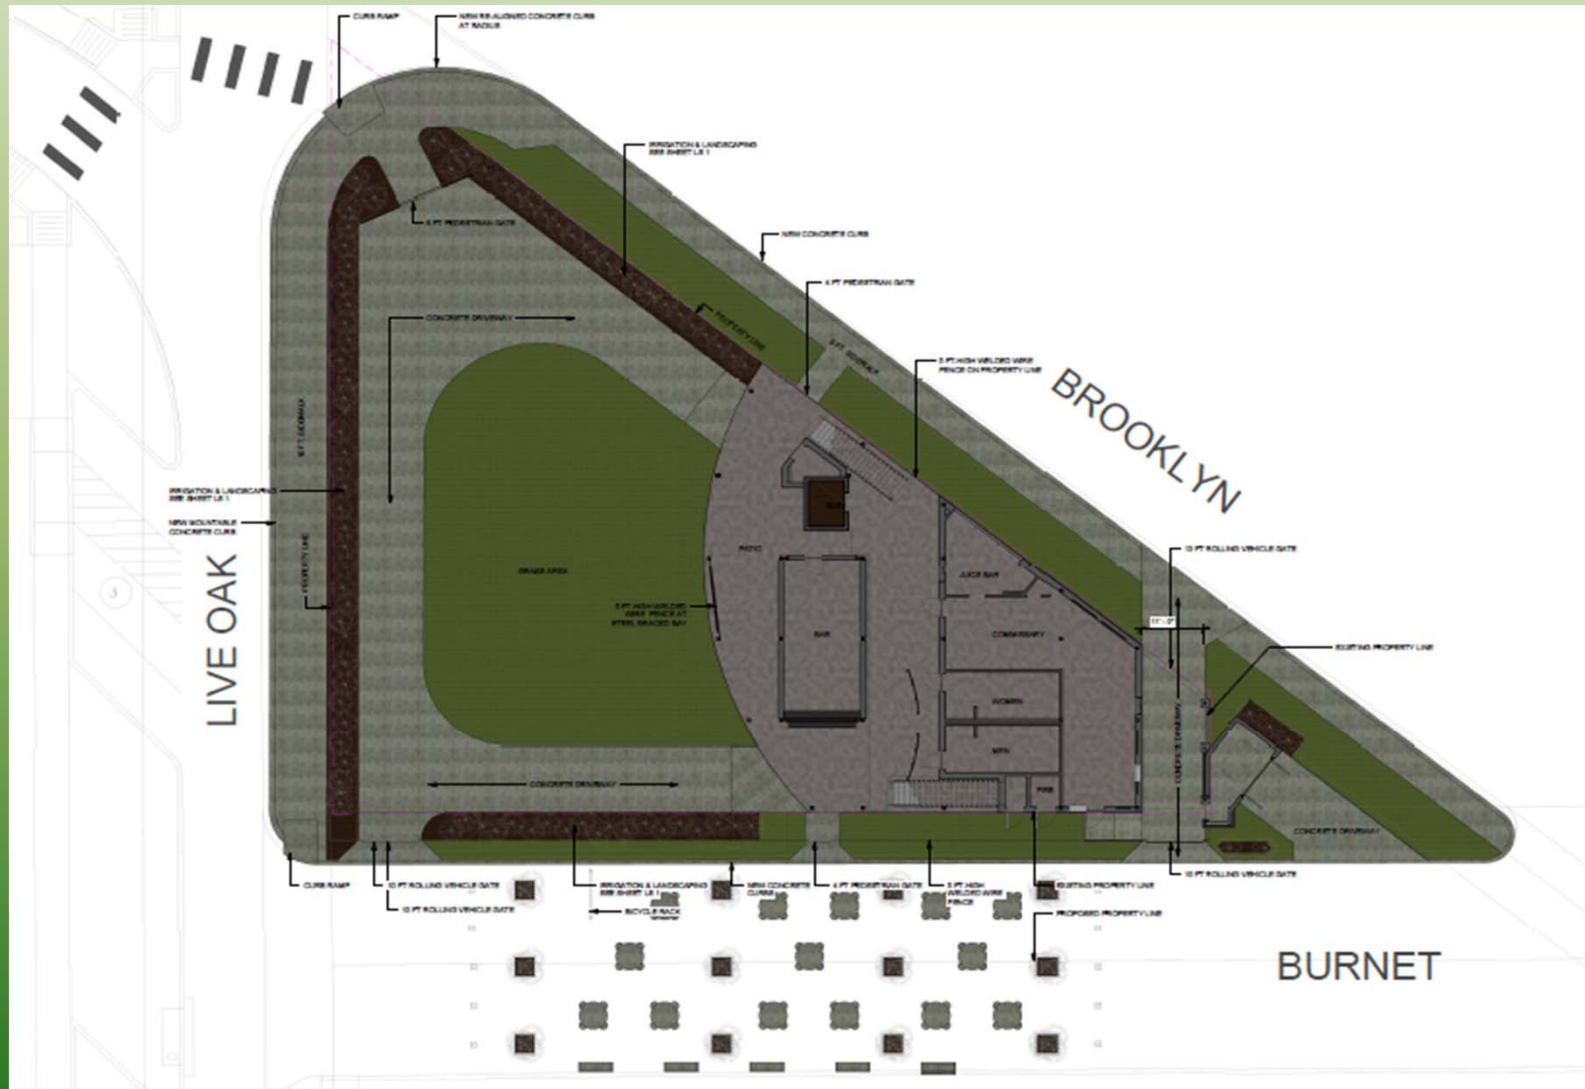

## Brooklyn StrEat Food Park

The northwest corner of the lot will be dedicated to the City to provide a wider turn radius

## Brooklyn StrEat Food Park

- Modern Mobile Food Park
- Ground Floor Bar & Juice Bar
- Play Area for Families
- Separate Open Space & Community Garden
- 12' wide sidewalk for bicyclists & pedestrians
- 2<sup>nd</sup> Floor Patio & Roof Top Dining

## Brooklyn StrEat Food Park

**Back of House View**

- Drive-Through Window for Food Truck Commissary
- 2<sup>nd</sup> Floor Unisex Restrooms – Family Friendly
- Stairway and Elevator Access
- Brick Wall will Feature Local Artist's Painting  
- *Pending Approval by HDRC & Public Art Board*

## Brooklyn StrEat Food Park

- Roof Top:
  - Dining
  - Yoga
  - Great Views
- Solar Panels
- Monarch Butterfly Wayfinding Station
- 2<sup>nd</sup> Floor Open Patio
- Elevator Access