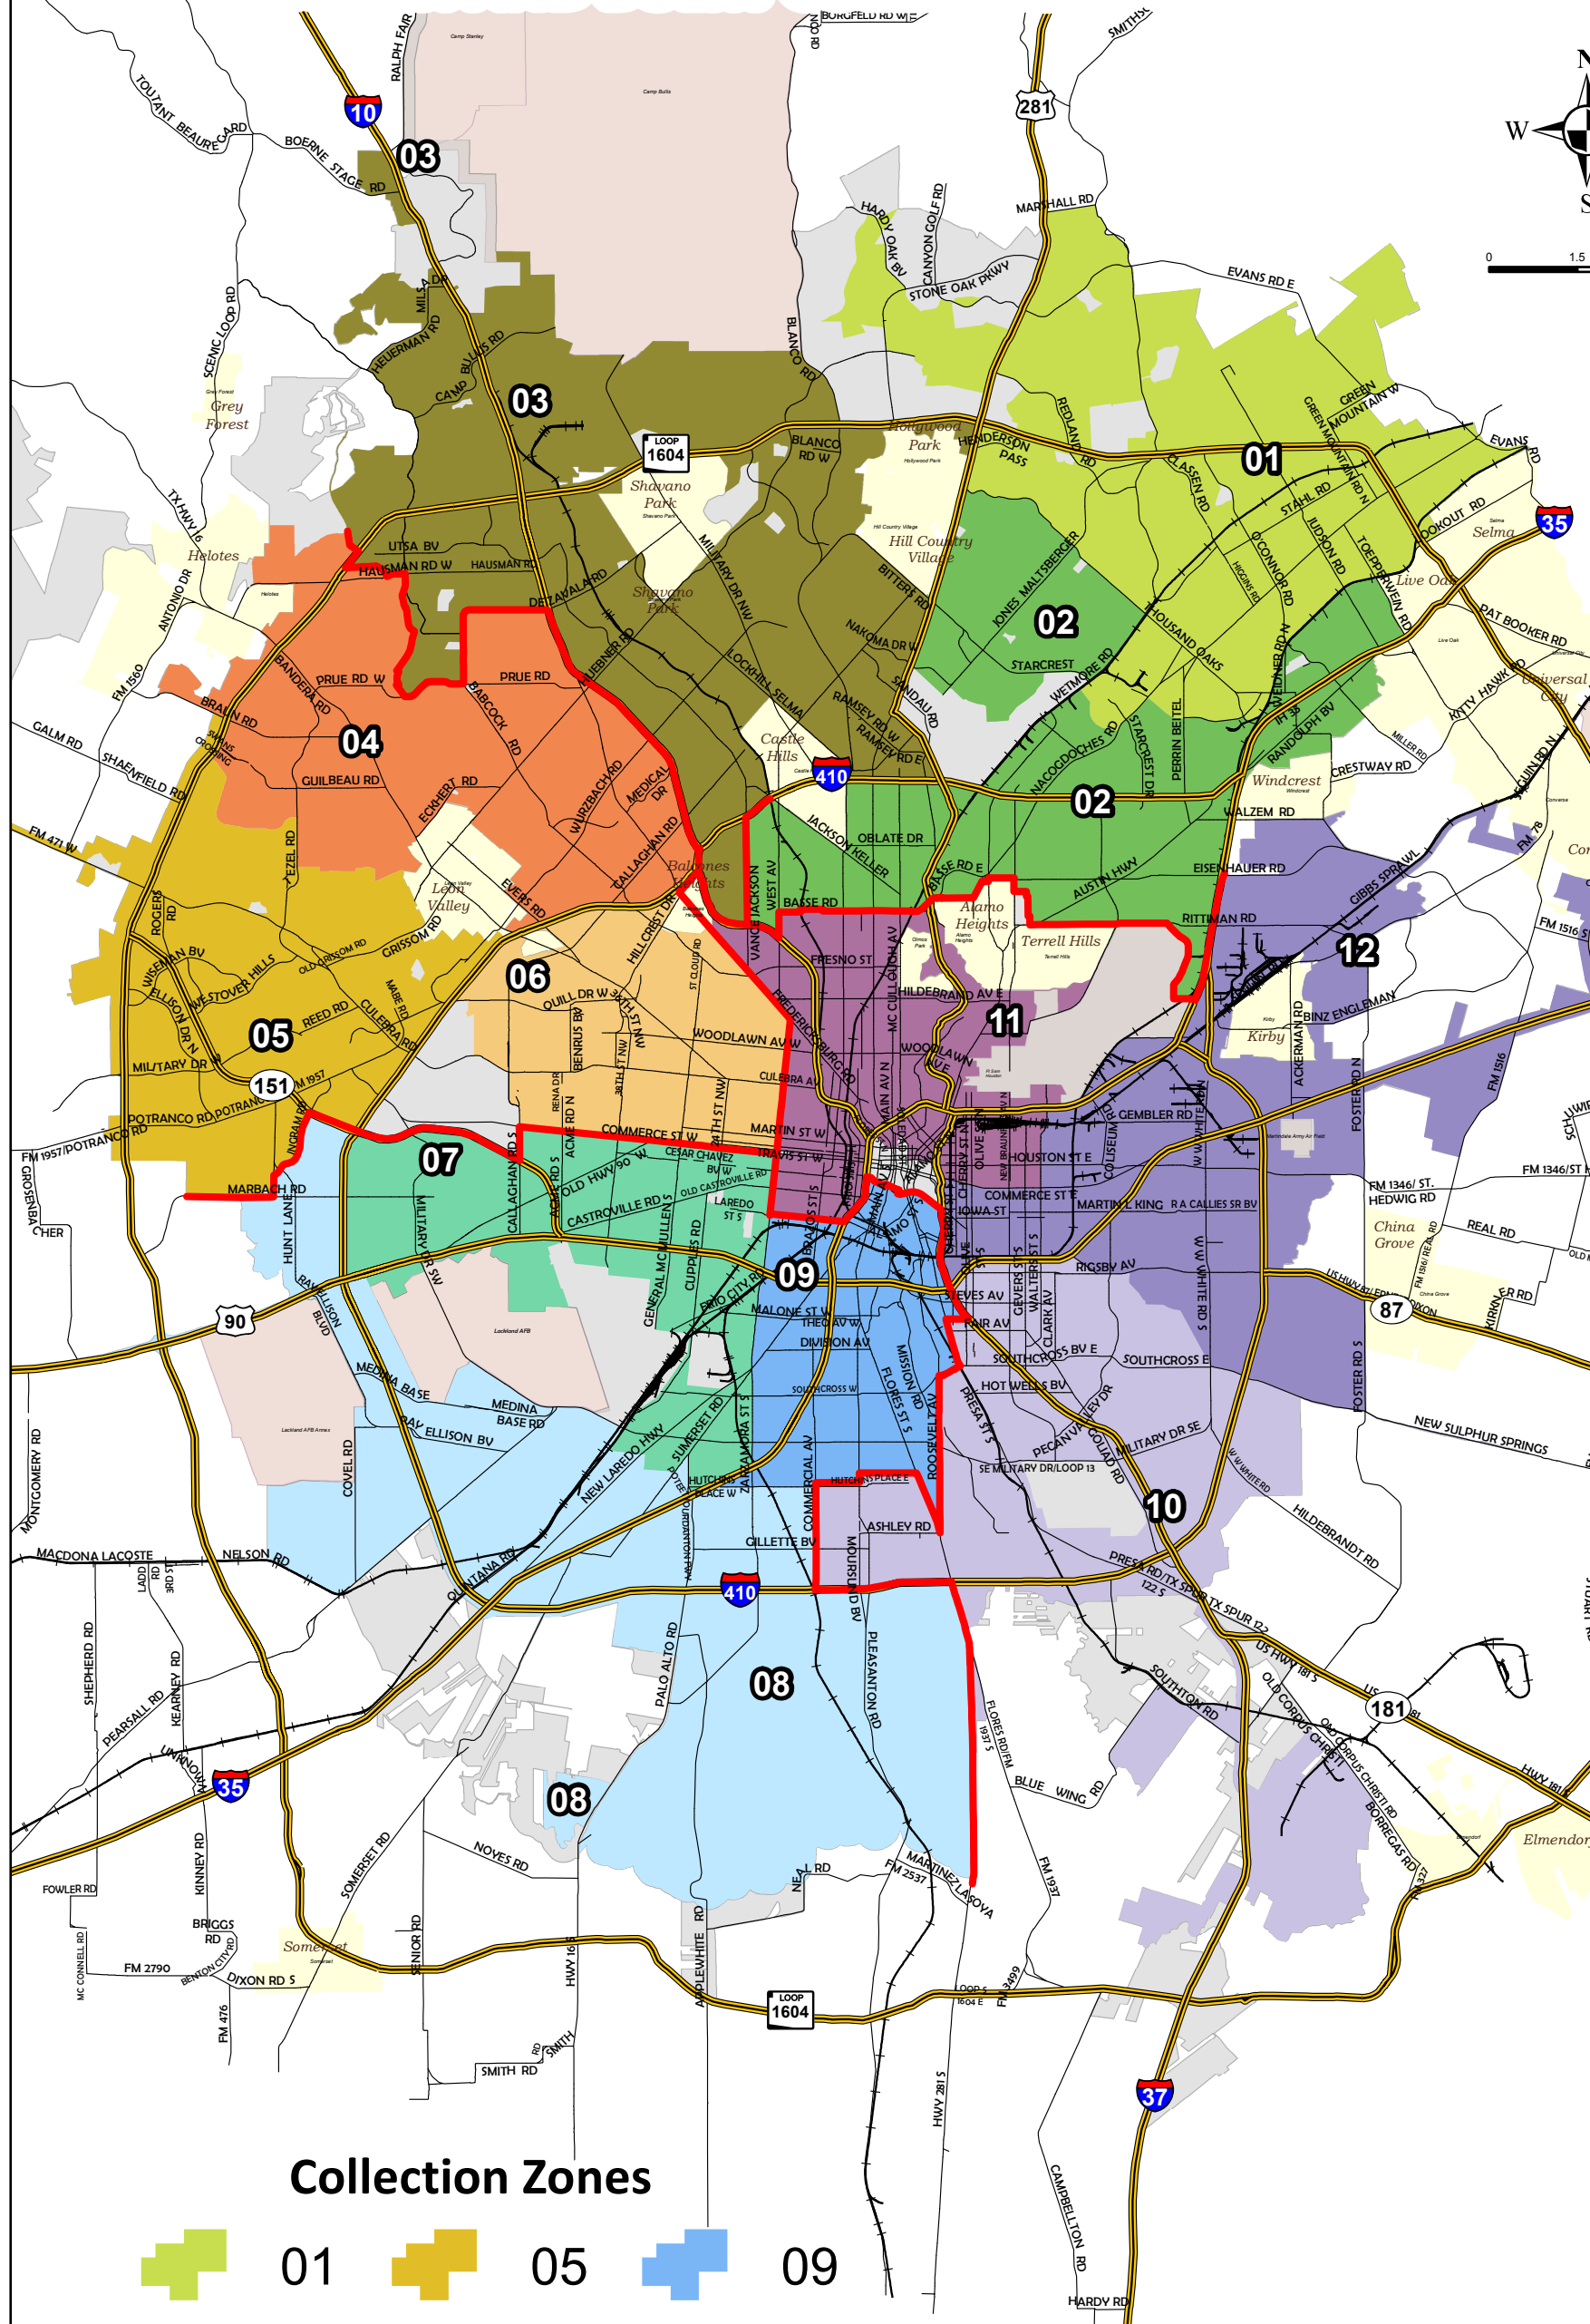

BRUSH AND BULKY COLLECTIONS FISCAL YEAR 2017

ZONE 01 Brush 1 - Nov 2016 Bulky 1 - Mar 2017 Brush 2 - Aug 2017 Bulky 2 - Oct 2017
ZONE 02 Brush 1 - Dec 2016 Bulky 1 - Apr 2017 Brush 2 - Jul 2017 Bulky 2 - Oct 2017
ZONE 03 Brush 1 - Dec 2016 Bulky 1 - Apr 2017 Brush 2 - Jul 2017 Bulky 2 - Oct 2017
ZONE 04 Brush 1 - Jan 2017 Bulky 1 - Apr 2017 Brush 2 - Jul 2017 Bulky 2 - Oct 2017
ZONE 05 Brush 1 - Jan 2017 Bulky 1 - Apr 2017 Brush 2 - Aug 2017 Bulky 2 - Oct 2017
ZONE 06 Brush 1 - Sep 2016 Bulky 1 - Feb 2017 Brush 2 - May 2017 Bulky 2 - Jul 2017
ZONE 07 Brush 1 - Sep 2016 Bulky 1 - Feb 2017 Brush 2 - May 2017 Bulky 2 - Aug 2017
ZONE 08 Brush 1 - Oct 2016 Bulky 1 - Feb 2017 Brush 2 - May 2017 Bulky 2 - Aug 2017
ZONE 09 Brush 1 - Oct 2016 Bulky 1 - Feb 2017 Brush 2 - Jun 2017 Bulky 2 - Sep 2017
ZONE 10 Brush 1 - Oct 2016 Bulky 1 - Mar 2017 Brush 2 - Jun 2017 Bulky 2 - Sep 2017
ZONE 11 Brush 1 - Oct 2016 Bulky 1 - Mar 2017 Brush 2 - Jun 2017 Bulky 2 - Sep 2017
ZONE 12 Brush 1 - Nov 2016 Bulky 1 - Mar 2017 Brush 2 - Jun 2017 Bulky 2 - Sep 2017

Collection Zones

	01		05		09
	02		06		10
	03		07		11
	04		08		12

Information Technology Services Department
GIS/Public Services Unit
Wendy Dodson December 2014

- Place "CLEAN BRUSH" or "BULKY ITEMS" by the curb, in front of your house, only after receiving a "Collection Notice" door tag.
- For more information, go to sanantonio.gov/swmd/MyCollectionDay.