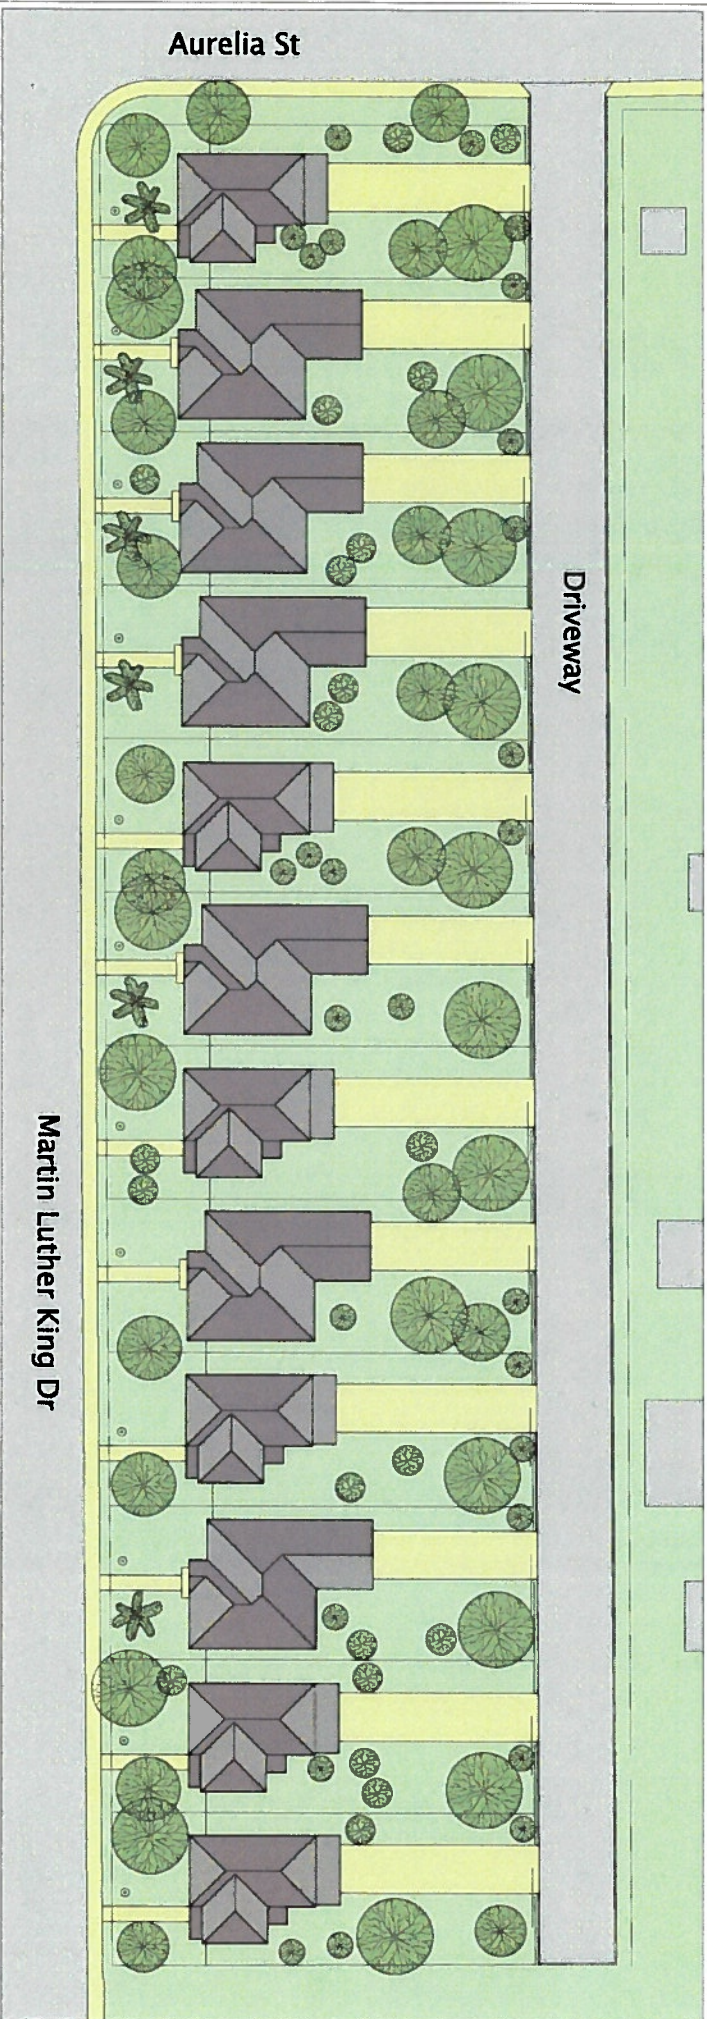

Front Elevation

Site Plan

MLK Garden Homes

2830 Martin Luther King Dr, San Antonio, TX 78220

FOR REVIEW ONLY. DATE: February 08, 2015

THOM ROBERT, AIA

REGISTERED ARCHITECT

STATE OF TEXAS #2556

Robey Architecture

Scale: 1"=40'-0"