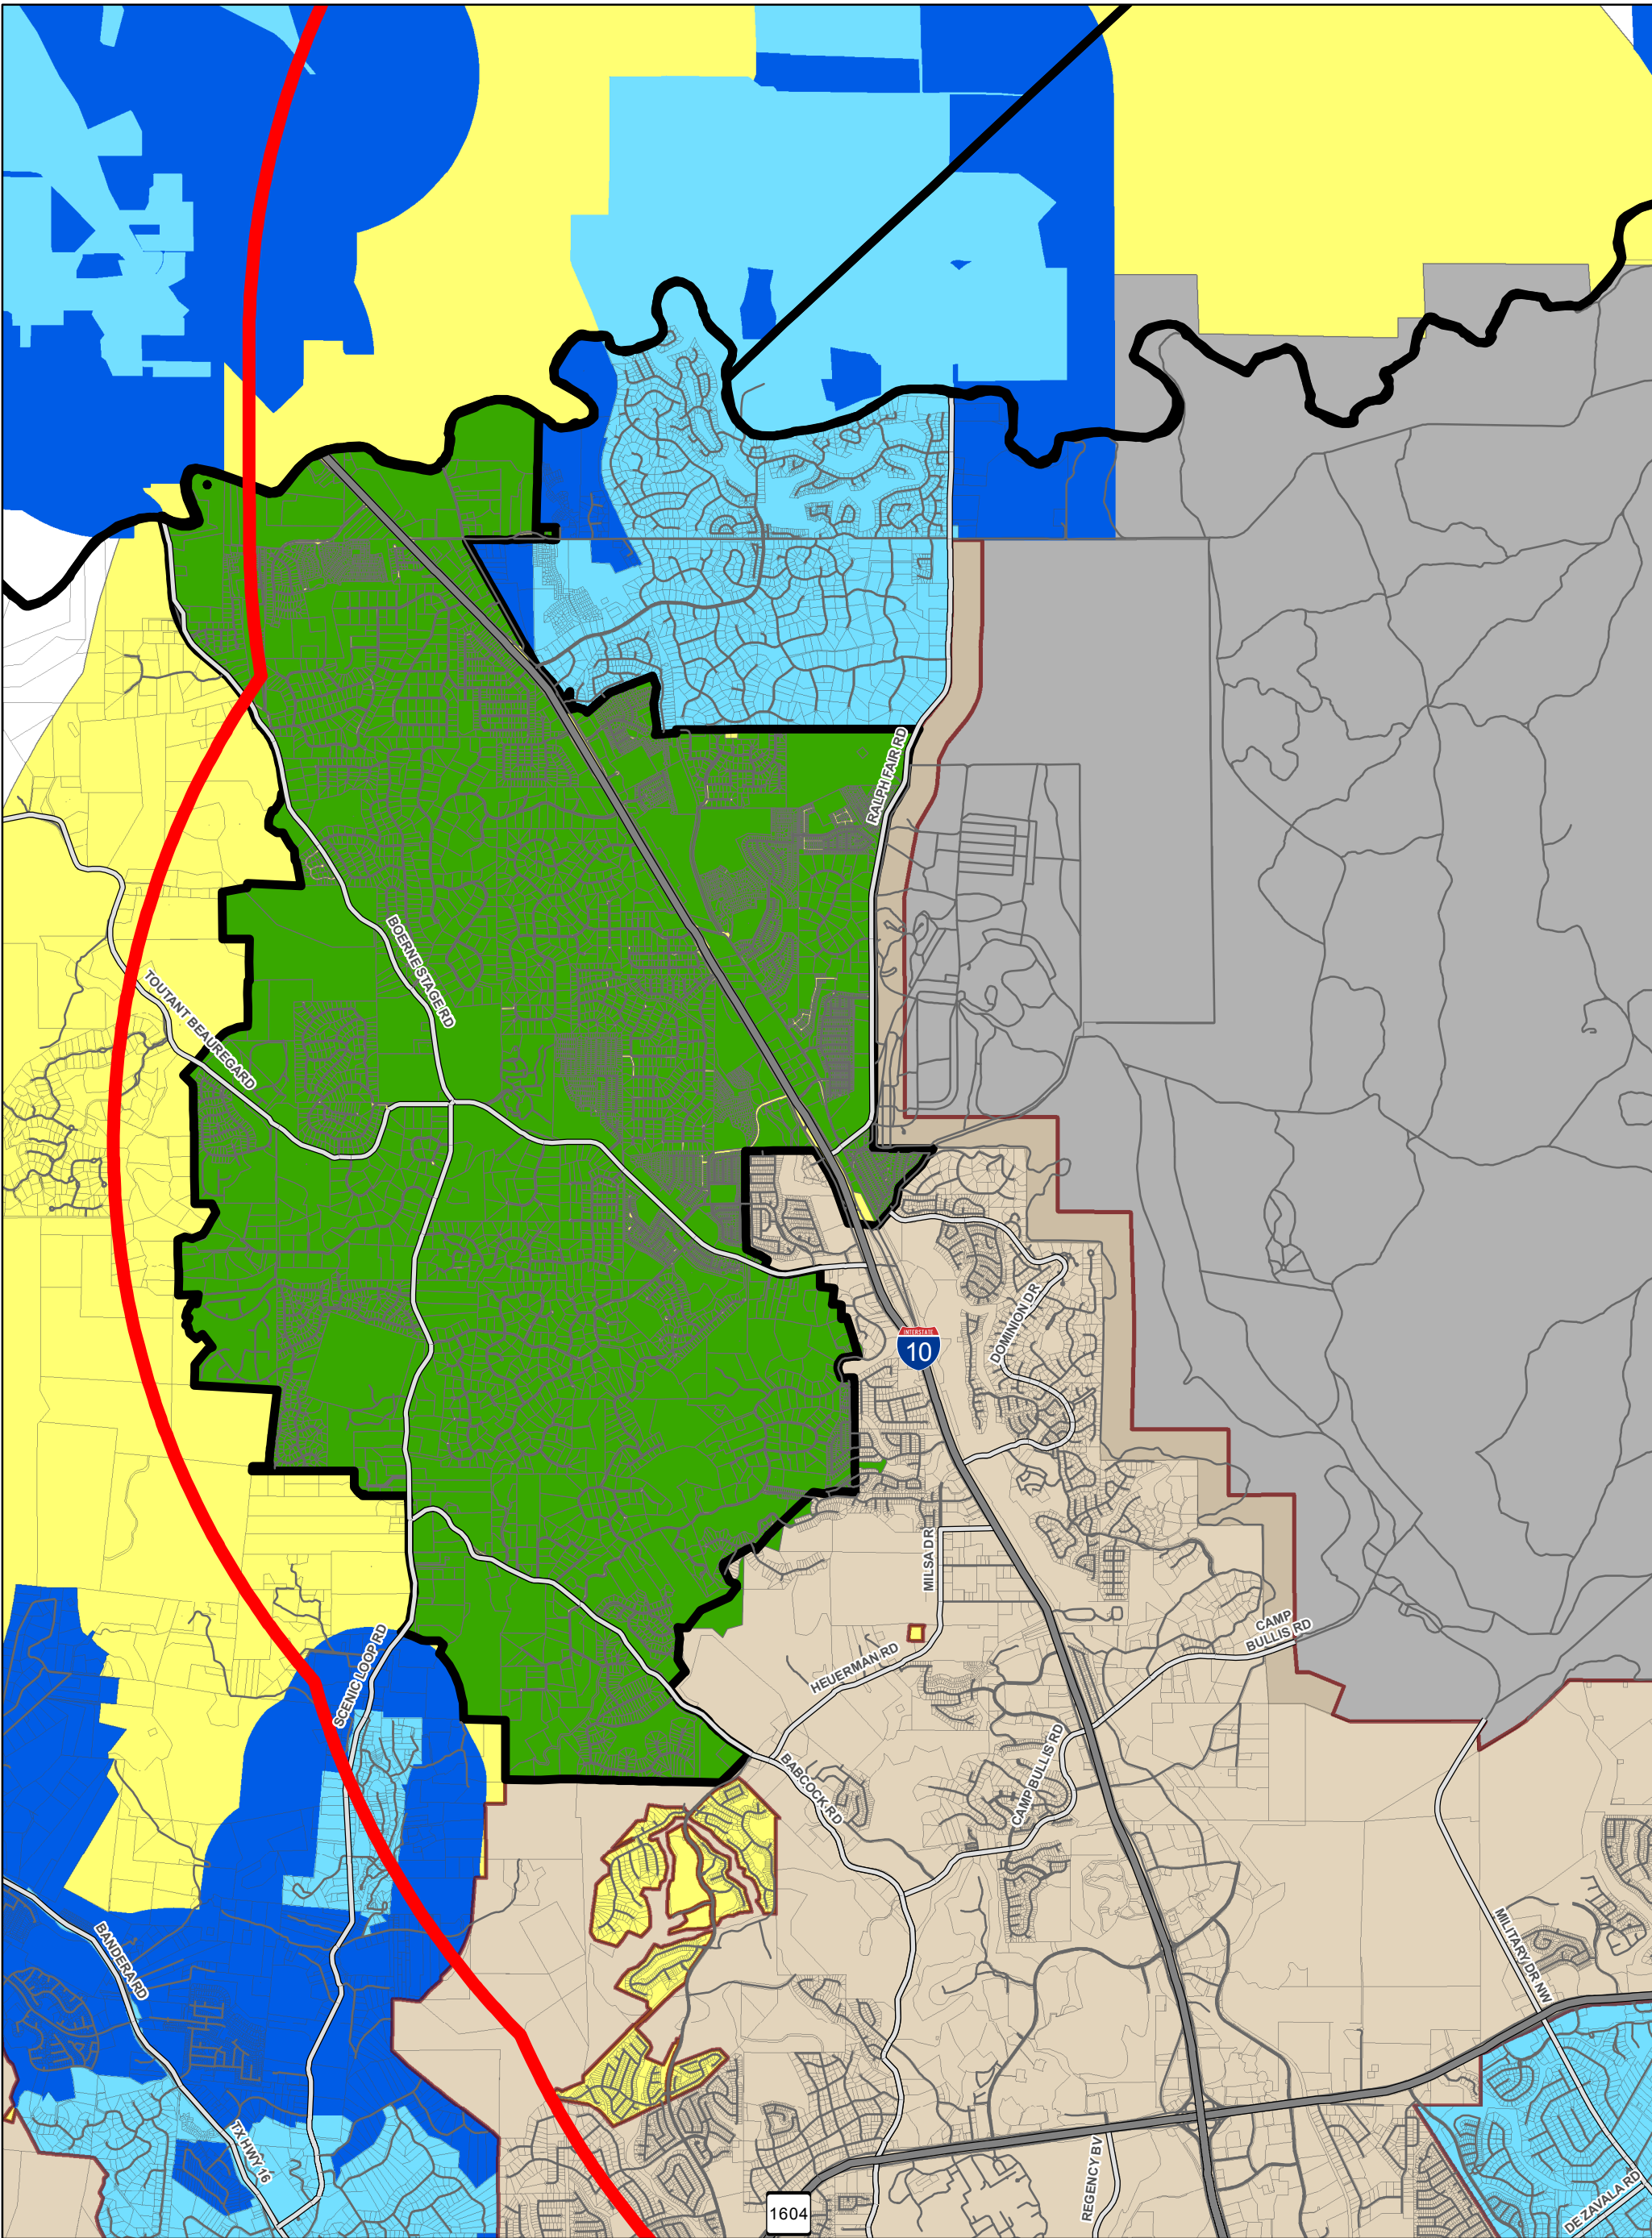

# CAMP BULLIS 5 MILE BUFFER ZONE (DRAFT)

## Legend

- 5 Mile Military Buffer Zone
- Major Highways
- Minor Highways
- Streets
- CoSA Boundary
- CoSA ETJ
- Other Cities and Towns
- Other Cities and Towns ETJ
- CampStanley-CampBullis
- Proposed Annex Area