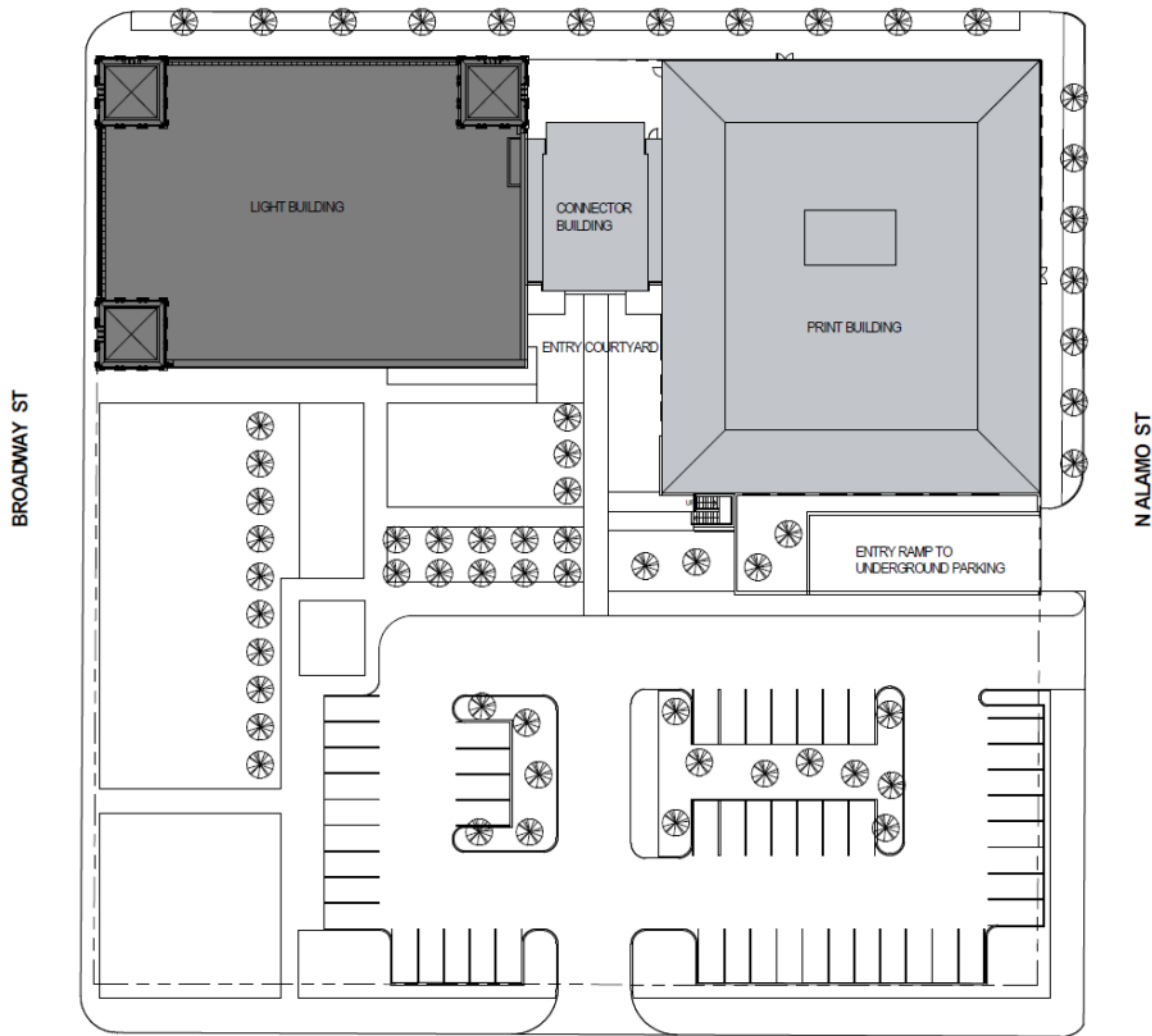

MCCULLOUGH AVE

BROADWAY ST

N ALAMO ST

4TH ST