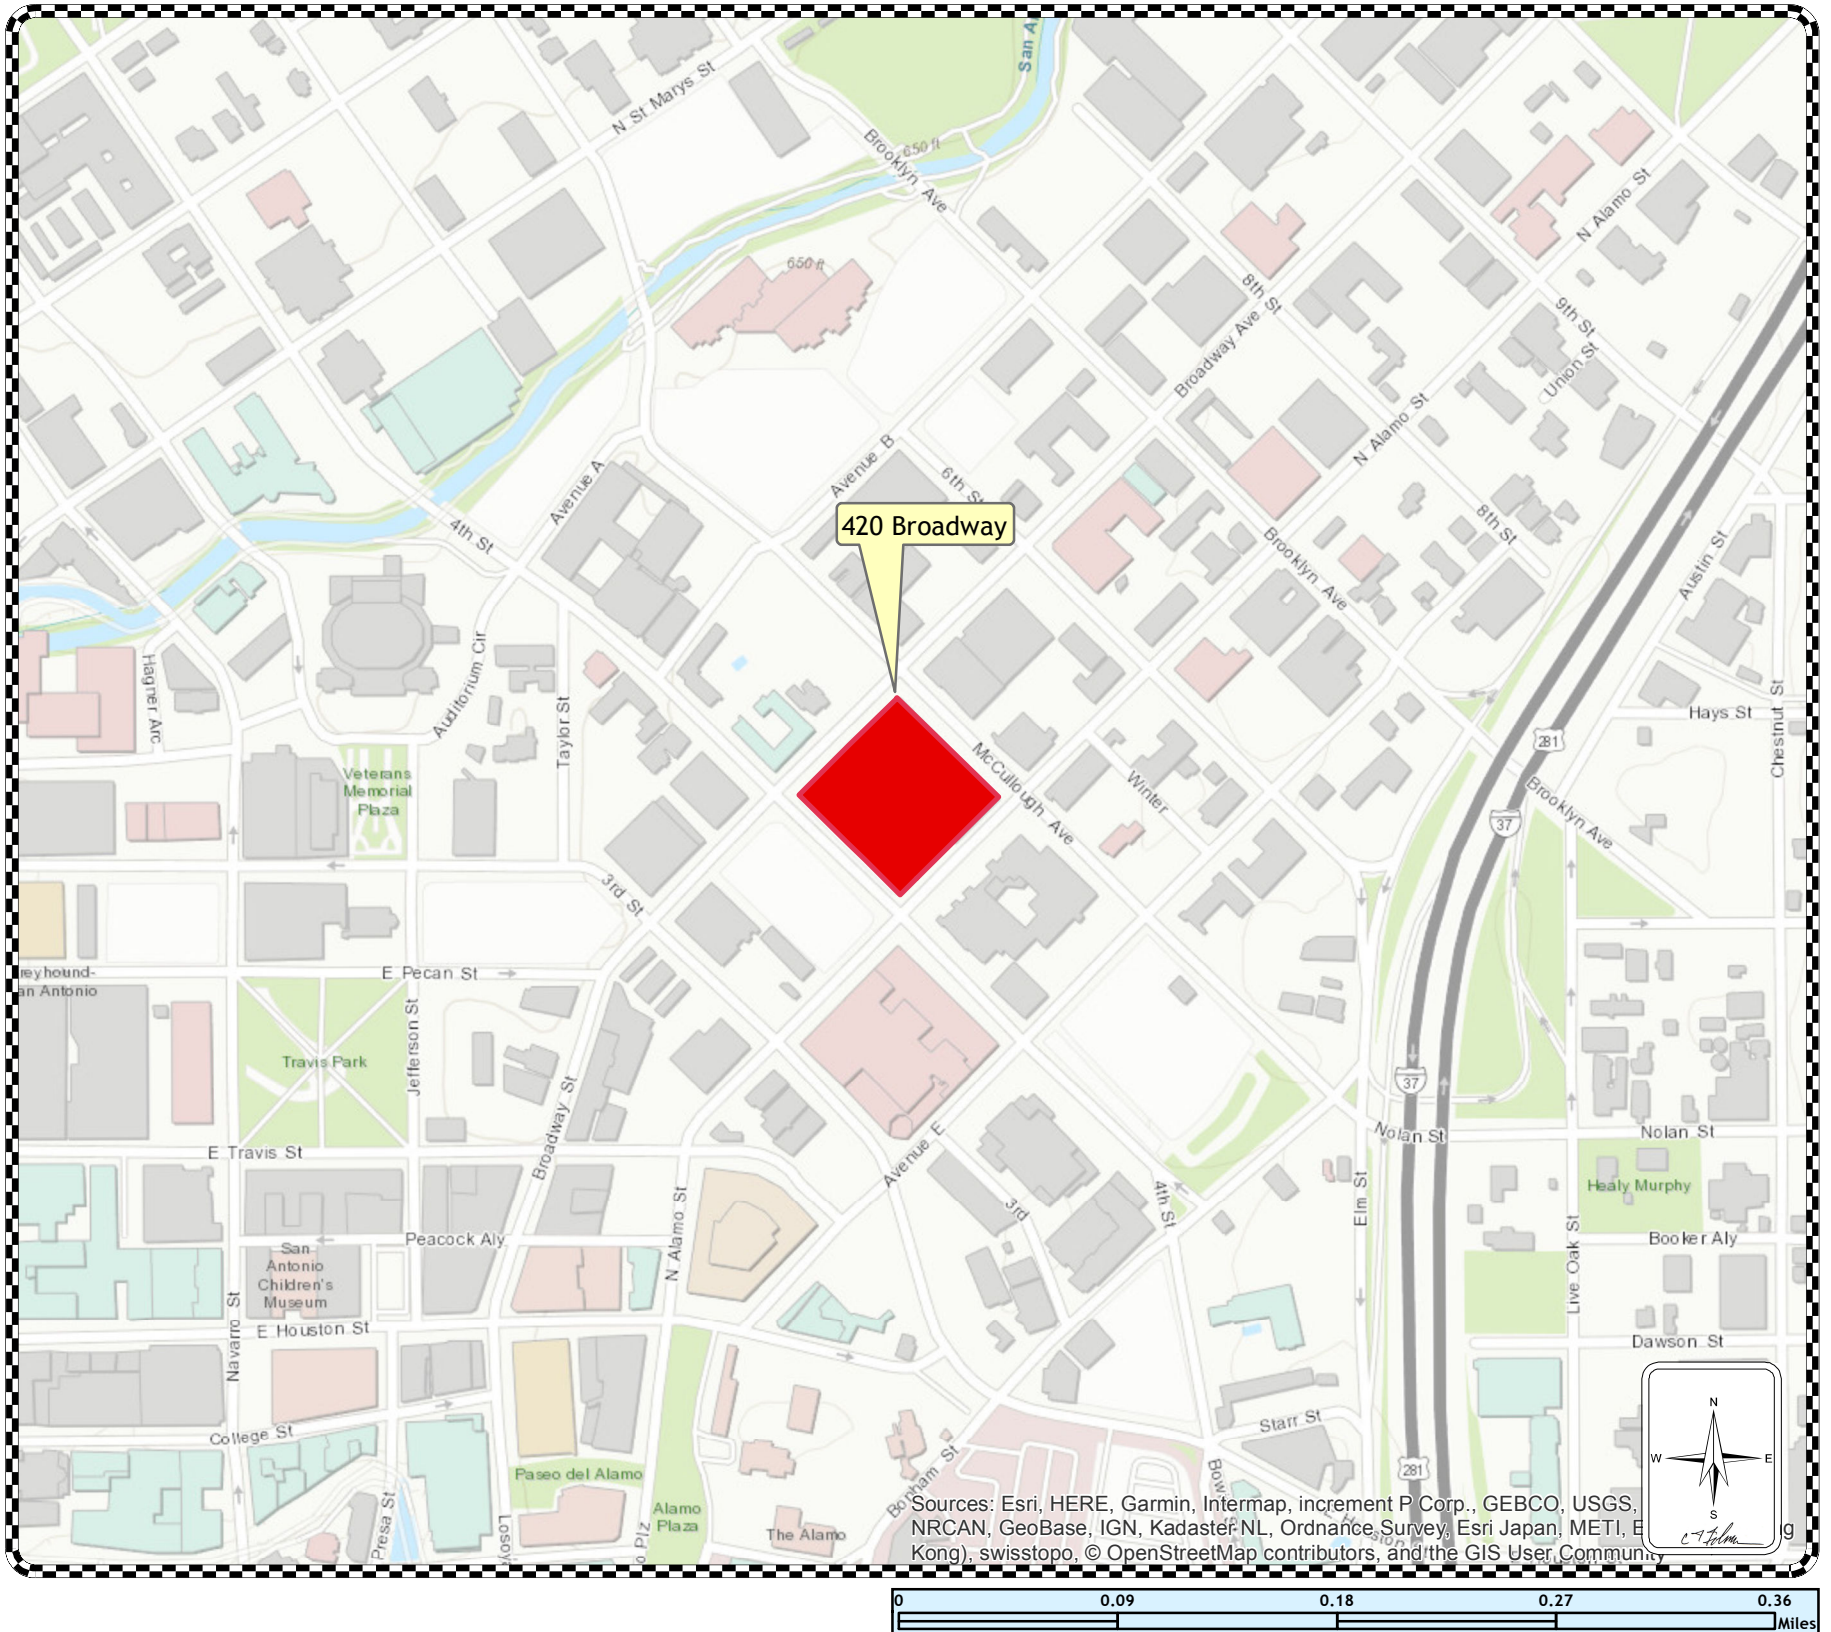

# San Antonio Light Buildings

Sources: Esri, HERE, Garmin, Intermap, increment P Corp., GEBCO, USGS, NRCAN, GeoBase, IGN, Kadaster NL, Ordnance Survey, Esri Japan, METI, Esri (China), Swisstopo, © OpenStreetMap contributors, and the GIS User Community

McCullough Ave

Broadway St

Parscale Digital

6th St

N Alamo St

Inn At Alamo

Broadway St

McCullough Ave

First Presbyterian Church

First Presbyterian Church Parking Lot

Herweck's

San Antonio River Walk Parking

N Alamo St

4th St

Ave E

McCullough Ave

Google

MCCULLOUGH AVE

BROADWAY ST

N ALAMO ST

4TH ST