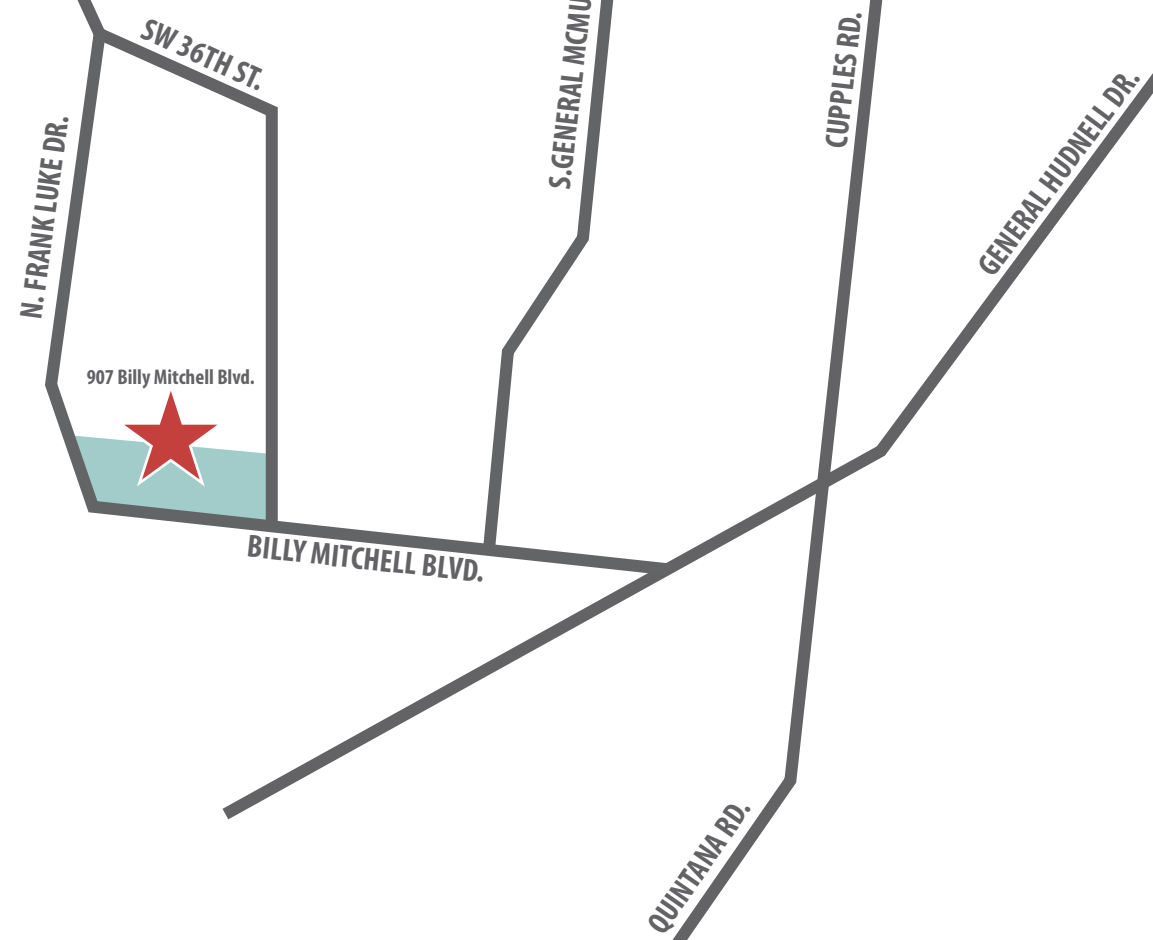

# PORT SAN ANTONIO — MAY 15 —

FOR MORE INFO, VISIT [SASPEAKUP.COM](http://SASPEAKUP.COM)

907 Billy Mitchell Blvd.

### FROM US 90 W

- Take the exit for TX 371 Spur/Gen Hudnell Dr. exit toward Port San Antonio
- Continue onto General Hudnell Dr.
- Turn right onto Billy Mitchell Blvd.

### FROM I-10 W

- Merge onto I-10 W./US-87 N./US-90 W.
- Continue onto US-90 W.
- Take the exit for TX 371 Spur/Gen Hudnell Dr. exit toward Port San Antonio
- Continue onto General Hudnell Dr.
- Turn right onto Billy Mitchell Blvd.