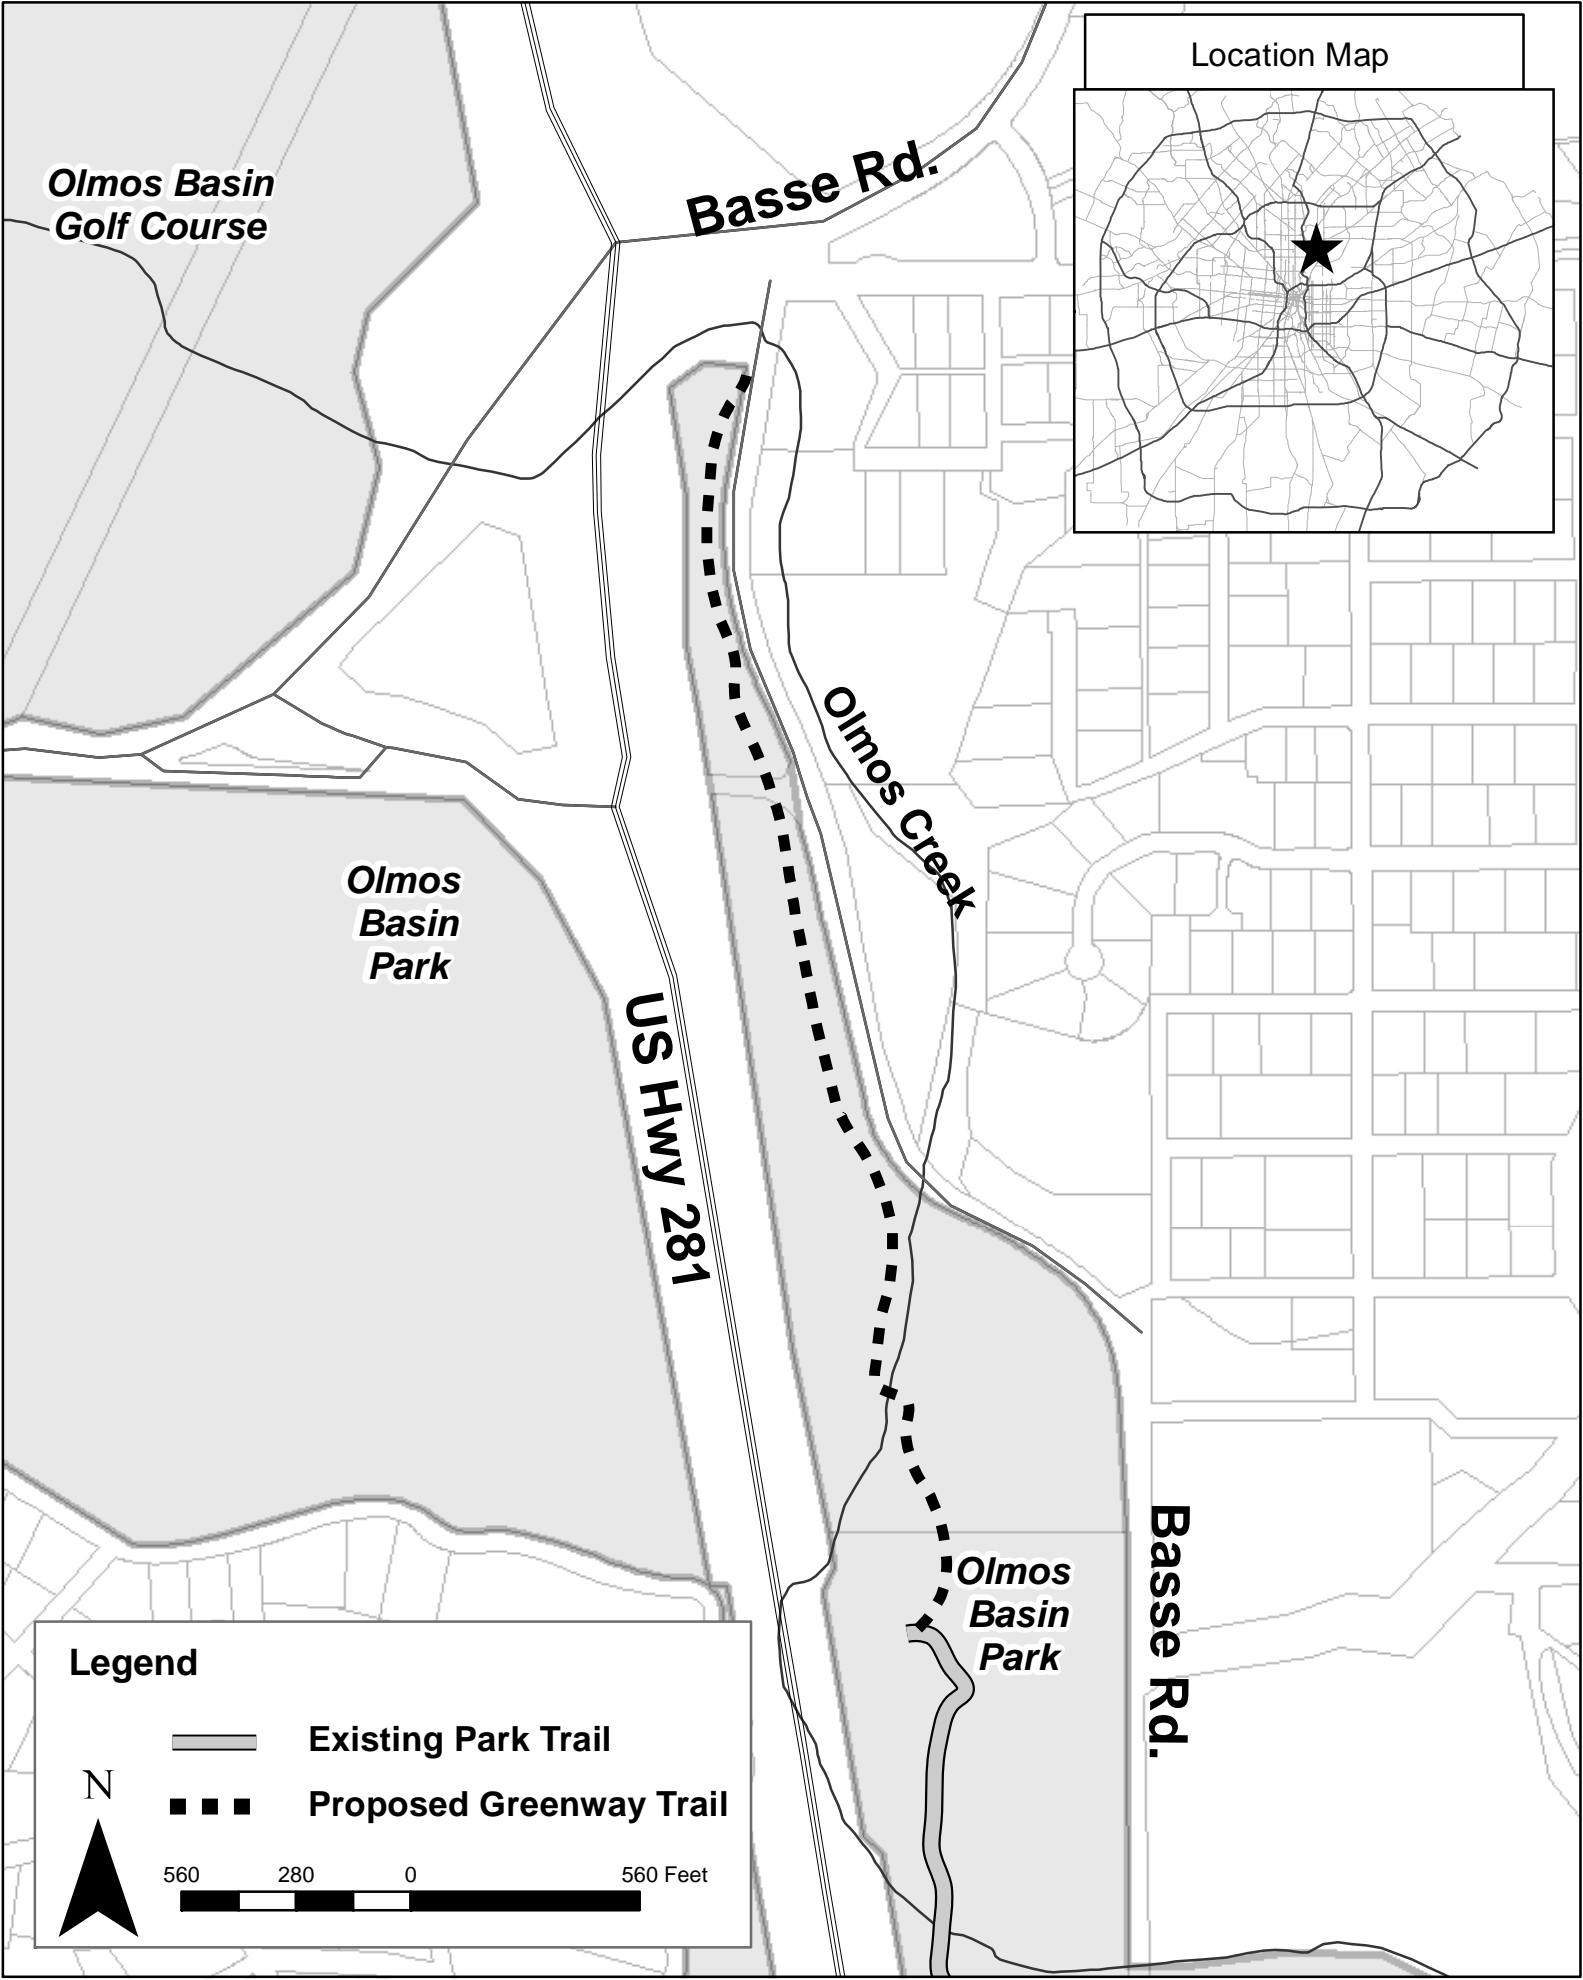

Olmos Basin Greenway Trail

Location Map

**Olmos Basin
Golf Course**

Basse Rd.

**Olmos
Basin
Park**

**US Hwy
281**

**Olmos
Creek**

Basse Rd.

**Olmos
Basin
Park**

Legend

Existing Park Trail

Proposed Greenway Trail

N

560 280 0 560 Feet