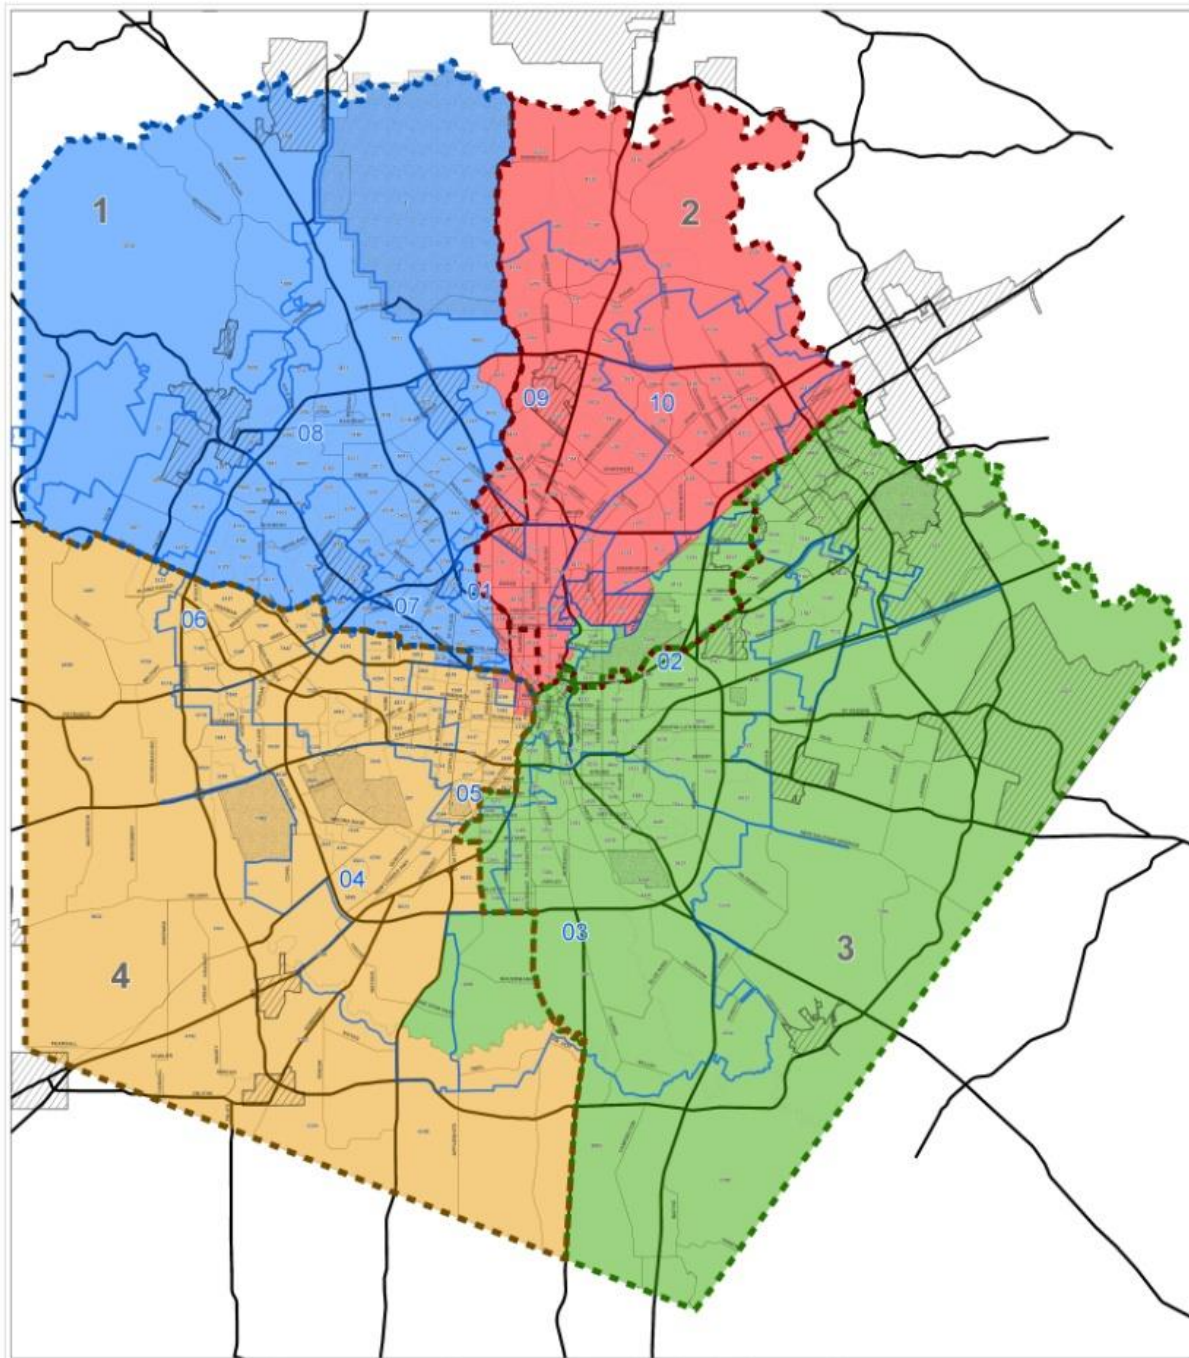

Attachment B - Proposed Quadrant Map containing 2010 Census Updates

**ESTIMATED POPULATION OF CPS SERVICE AREA
BY QUADRANT**

POPULATION BASED ON THE 2010 US CENSUS

QUADRANT	BEXAR POPULATION	%
1	423636	24.71%
2	422270	24.63%
3	445771	26.00%
4	423096	24.67%

LEGEND

- MILITARY BASES
- CITY BOUNDARIES
- CITY COUNCIL DISTRICTS
- OLD DISTRICT BOUNDARY
- QUADRANT 1 (E. KELLEY)
- QUADRANT 2 (N. CHAVEZ)
- QUADRANT 3 (D. HOWARD)
- QUADRANT 4 (N. CUEVARA)