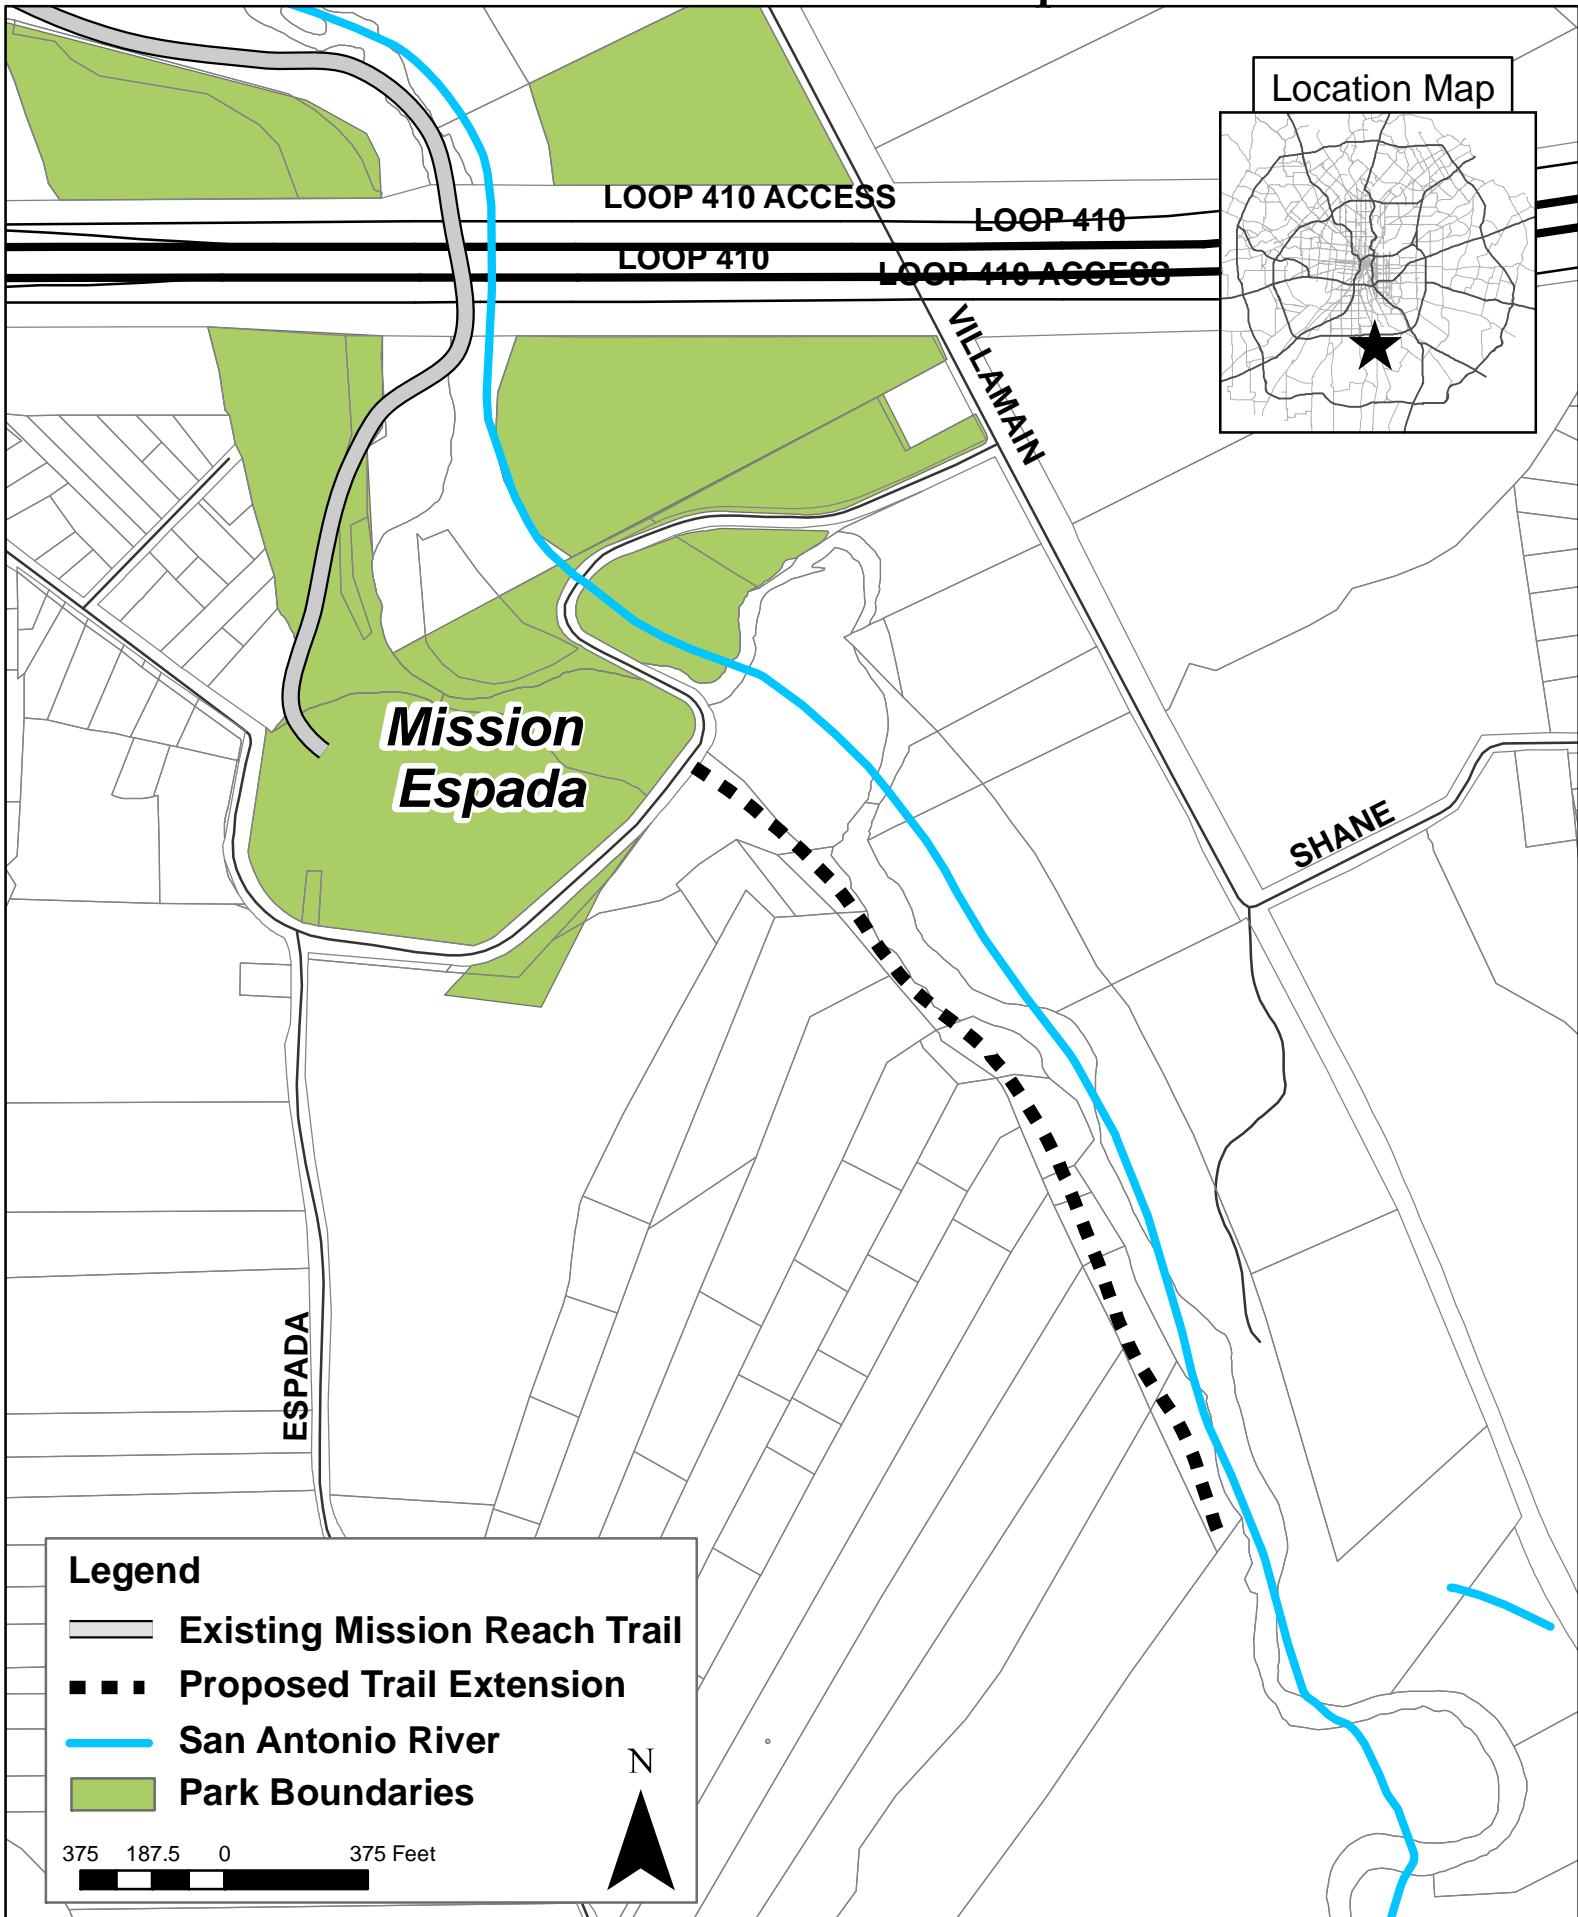

# 2550' Extension of the Mission Reach South of Mission Espada

Location Map

LOOP 410 ACCESS

LOOP 410

LOOP 410

LOOP 410 ACCESS

VILLAMAIN

**Mission  
Espada**

## Legend

- Existing Mission Reach Trail
- Proposed Trail Extension
- San Antonio River
- Park Boundaries

N

375 187.5 0 375 Feet