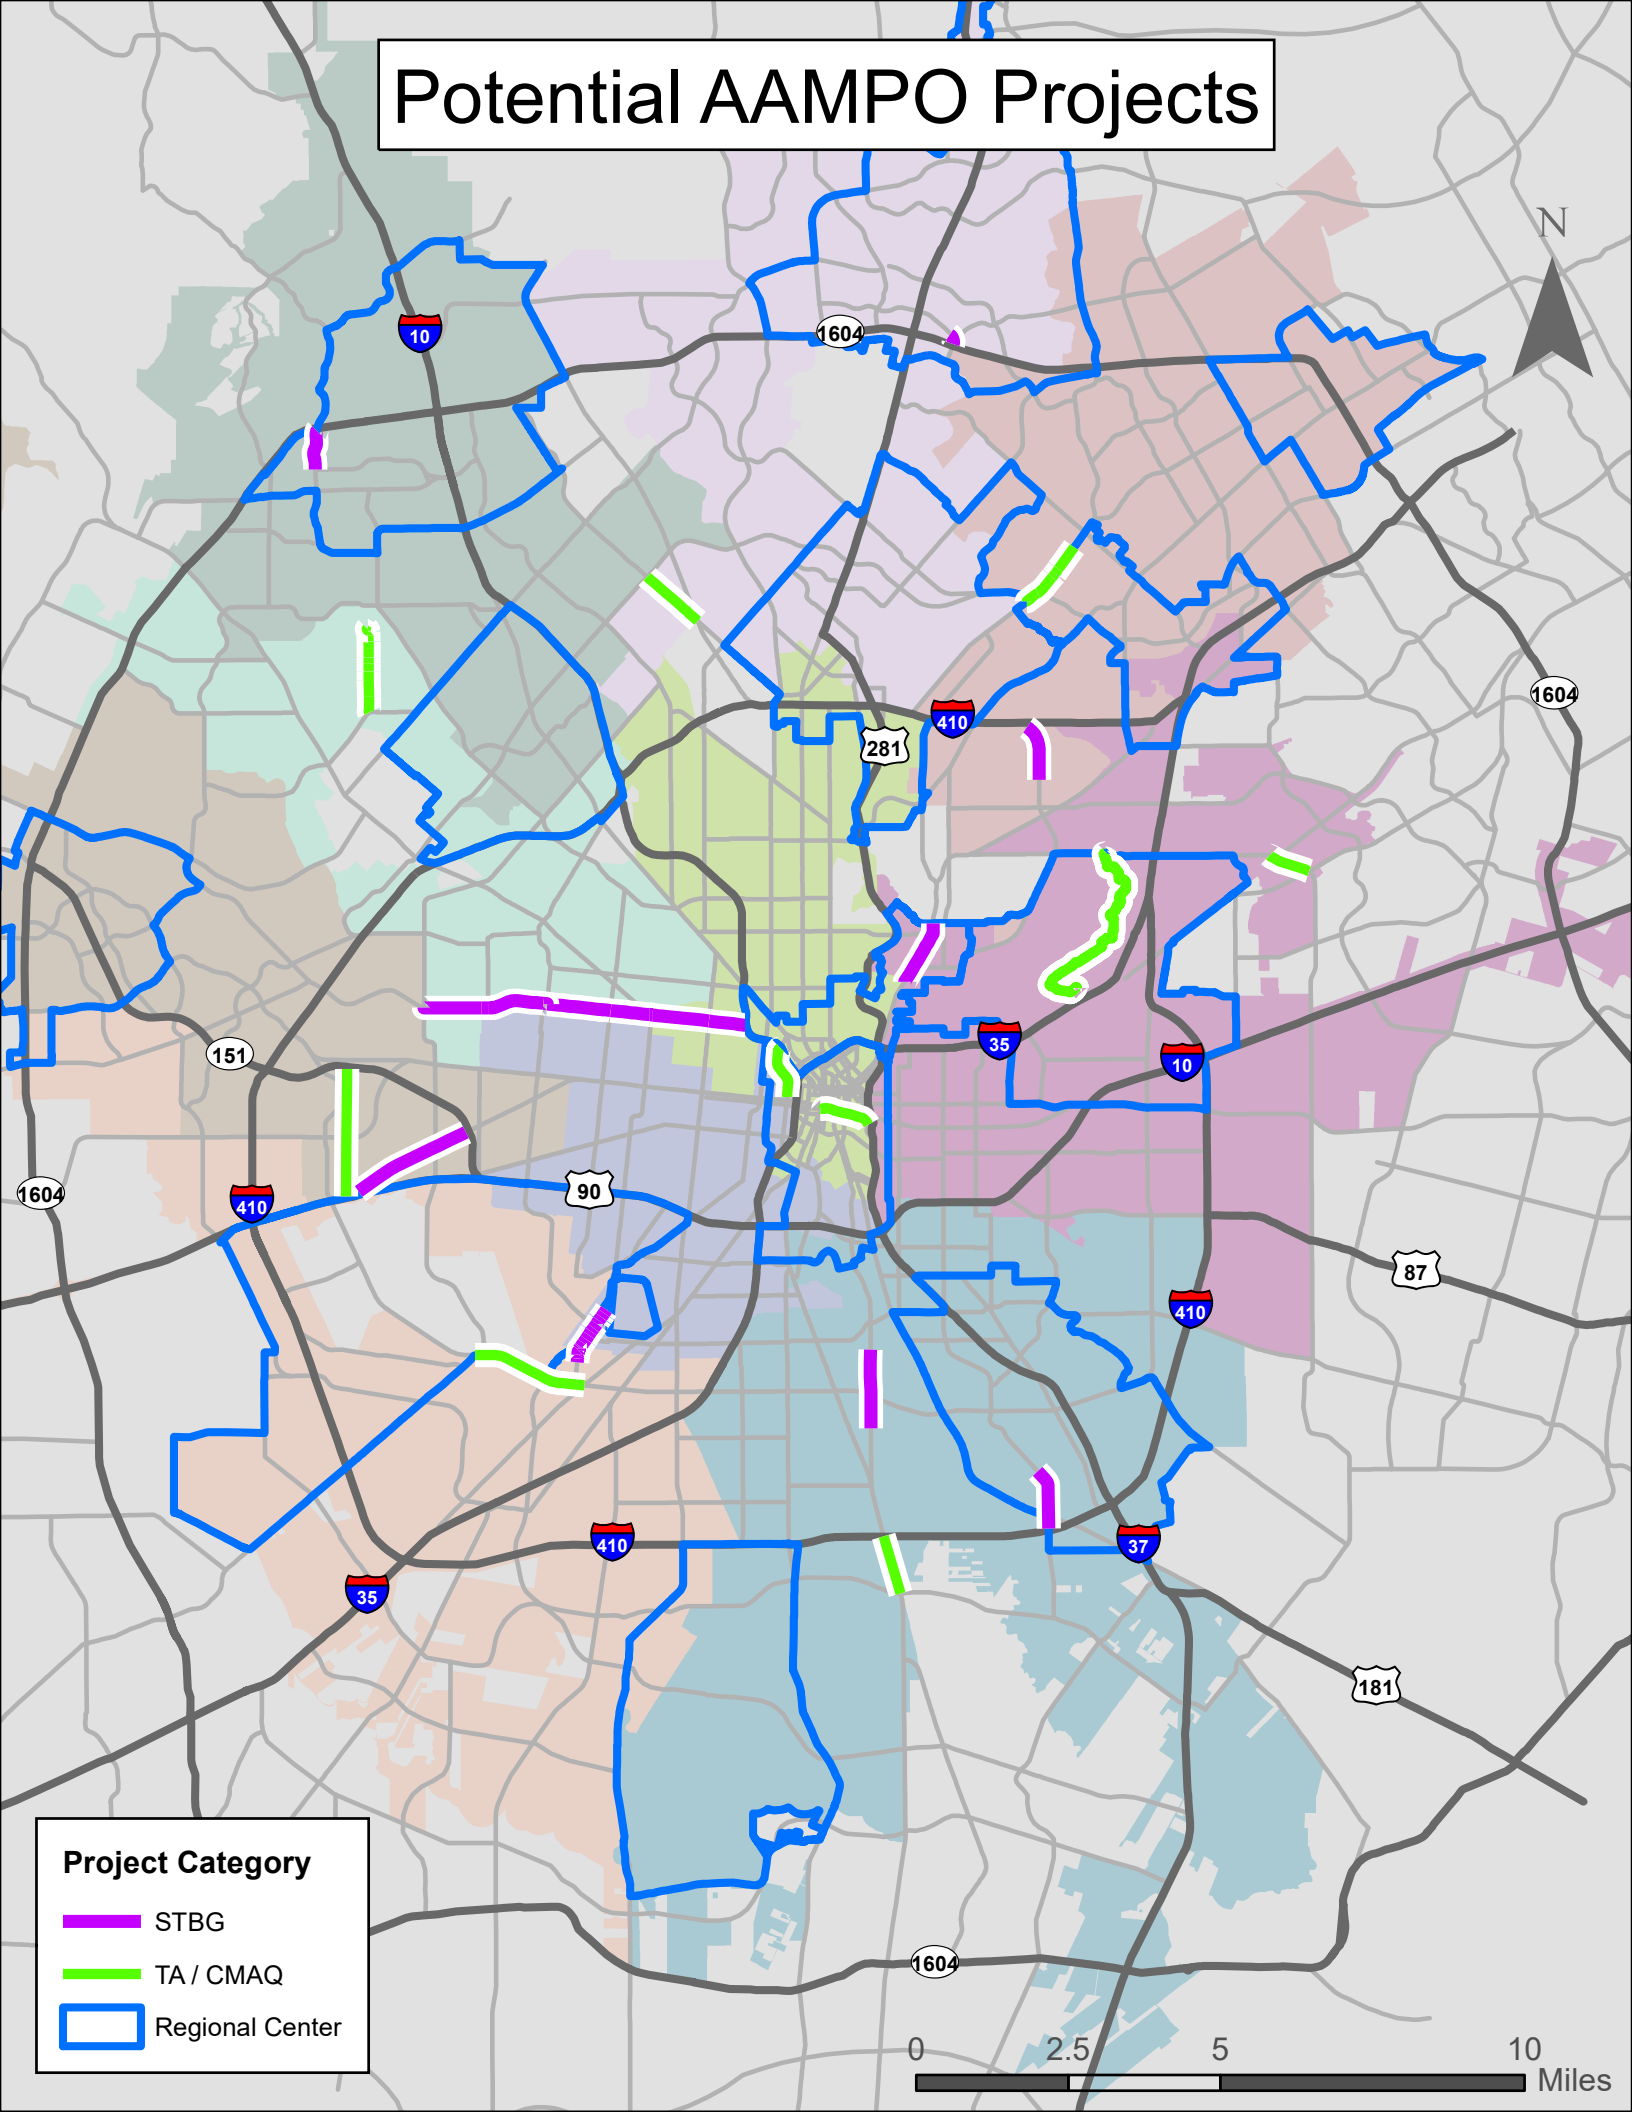

Potential AAMPO Projects

Project Category

- STBG
- TA / CMAQ
- Regional Center

0 2.5 5 10 Miles