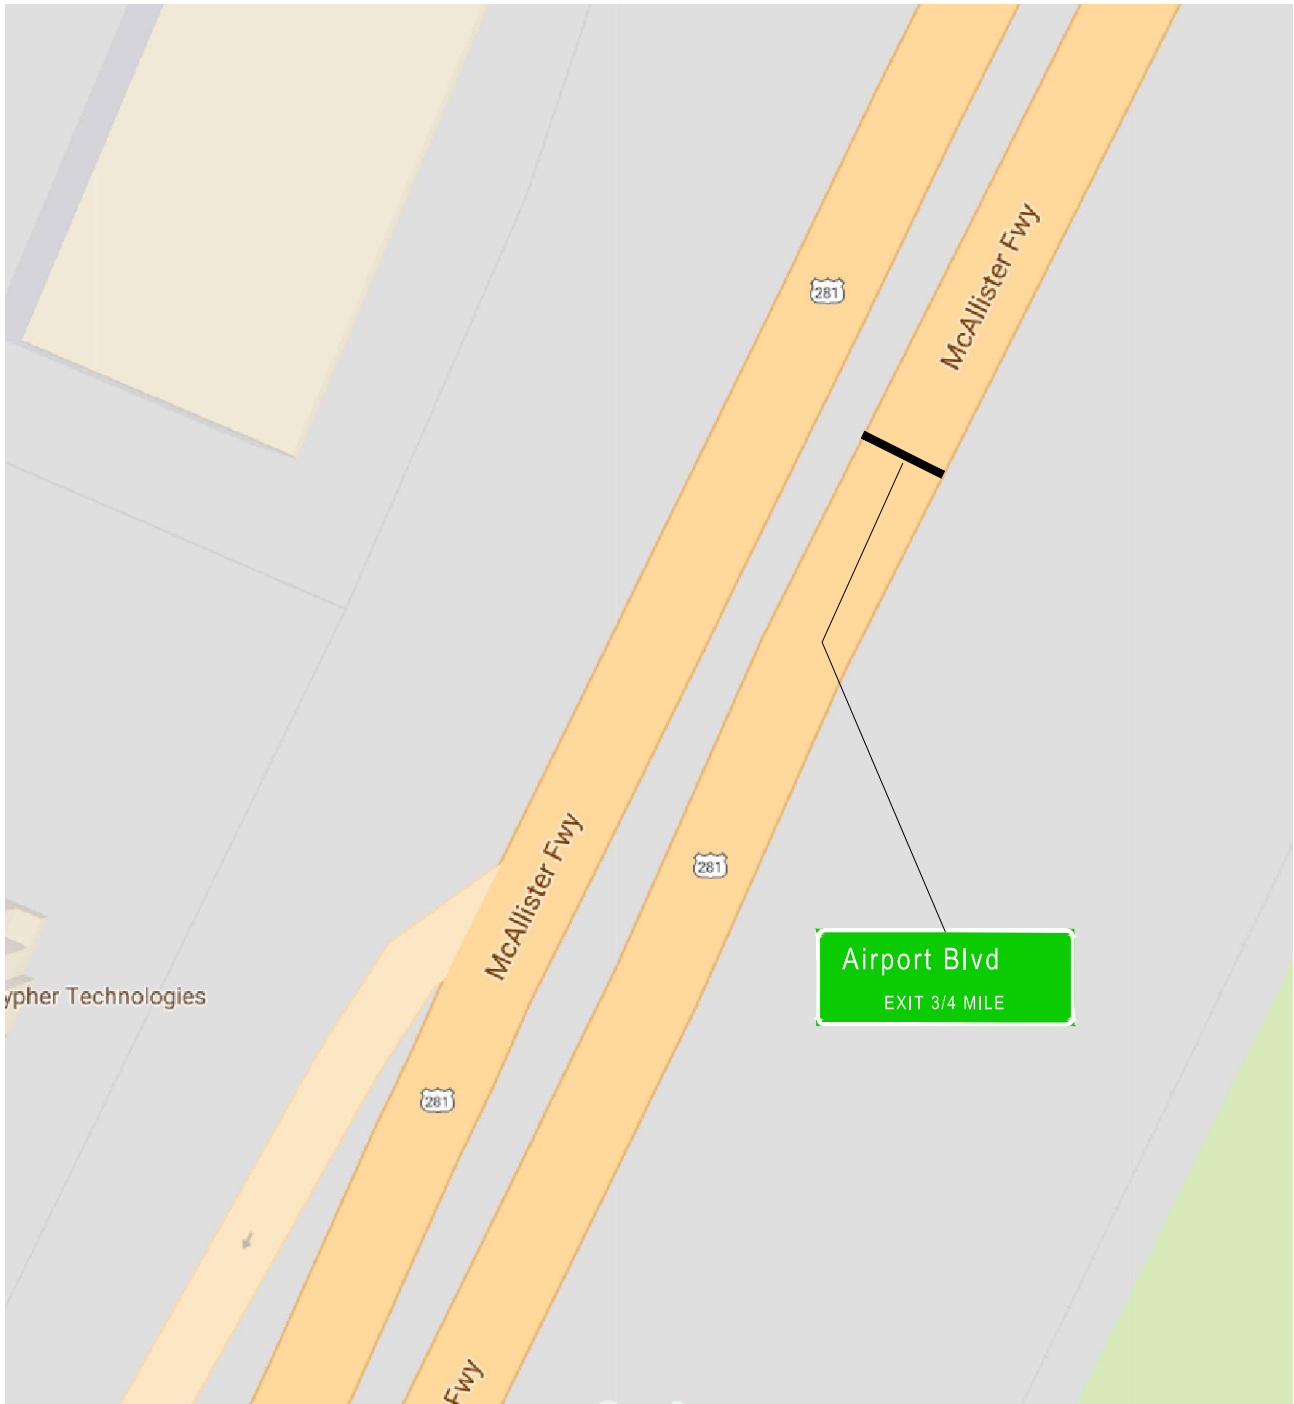

Attachment A
Location Map

In Bexar County with in City Limits of San Antonio
On Highway US 281 in the vicinity of Jones Maltberger Rd
Replace Hwy 281 old Tx Dot 4 sign with new Hwy 281 Tx Dot 4 Sign

Attachment B
Location Map

In Bexar County with in City Limits of San Antonio
On Highway US 281 in the vicinity of W Sunset Rd
Replace Hwy 281 old Tx Dot 5 sign with new Hwy 281 Tx Dot 5 Sign

Attachment C
Location Map

In Bexar County with in City Limits of San Antonio
On Highway US 281 in the vicinity of W Sunset Rd
Remove Hwy 281 old Tx Dot 6 sign

Attachment D
Location Map

In Bexar County with in City Limits of San Antonio
On Highway US 281 in the vicinity of Loop 410
Replace Hwy 281 old Tx Dot 7 sign with new Hwy 281 Tx Dot 7 Sign

Attachment E
Location Map

In Bexar County with in City Limits of San Antonio
On Highway US 281 in the vicinity of Loop 410
Replace Hwy 281 old Tx Dot 9 sign with new Hwy 281 Tx Dot 9 Sign

Attachment F
Location Map

In Bexar County within City Limits of San Antonio
On Highway US 281 in the vicinity of Halm Blvd
Replace Hwy 281 old Tx Dot 10 sign with new Hwy 281 Tx Dot 10 Sign