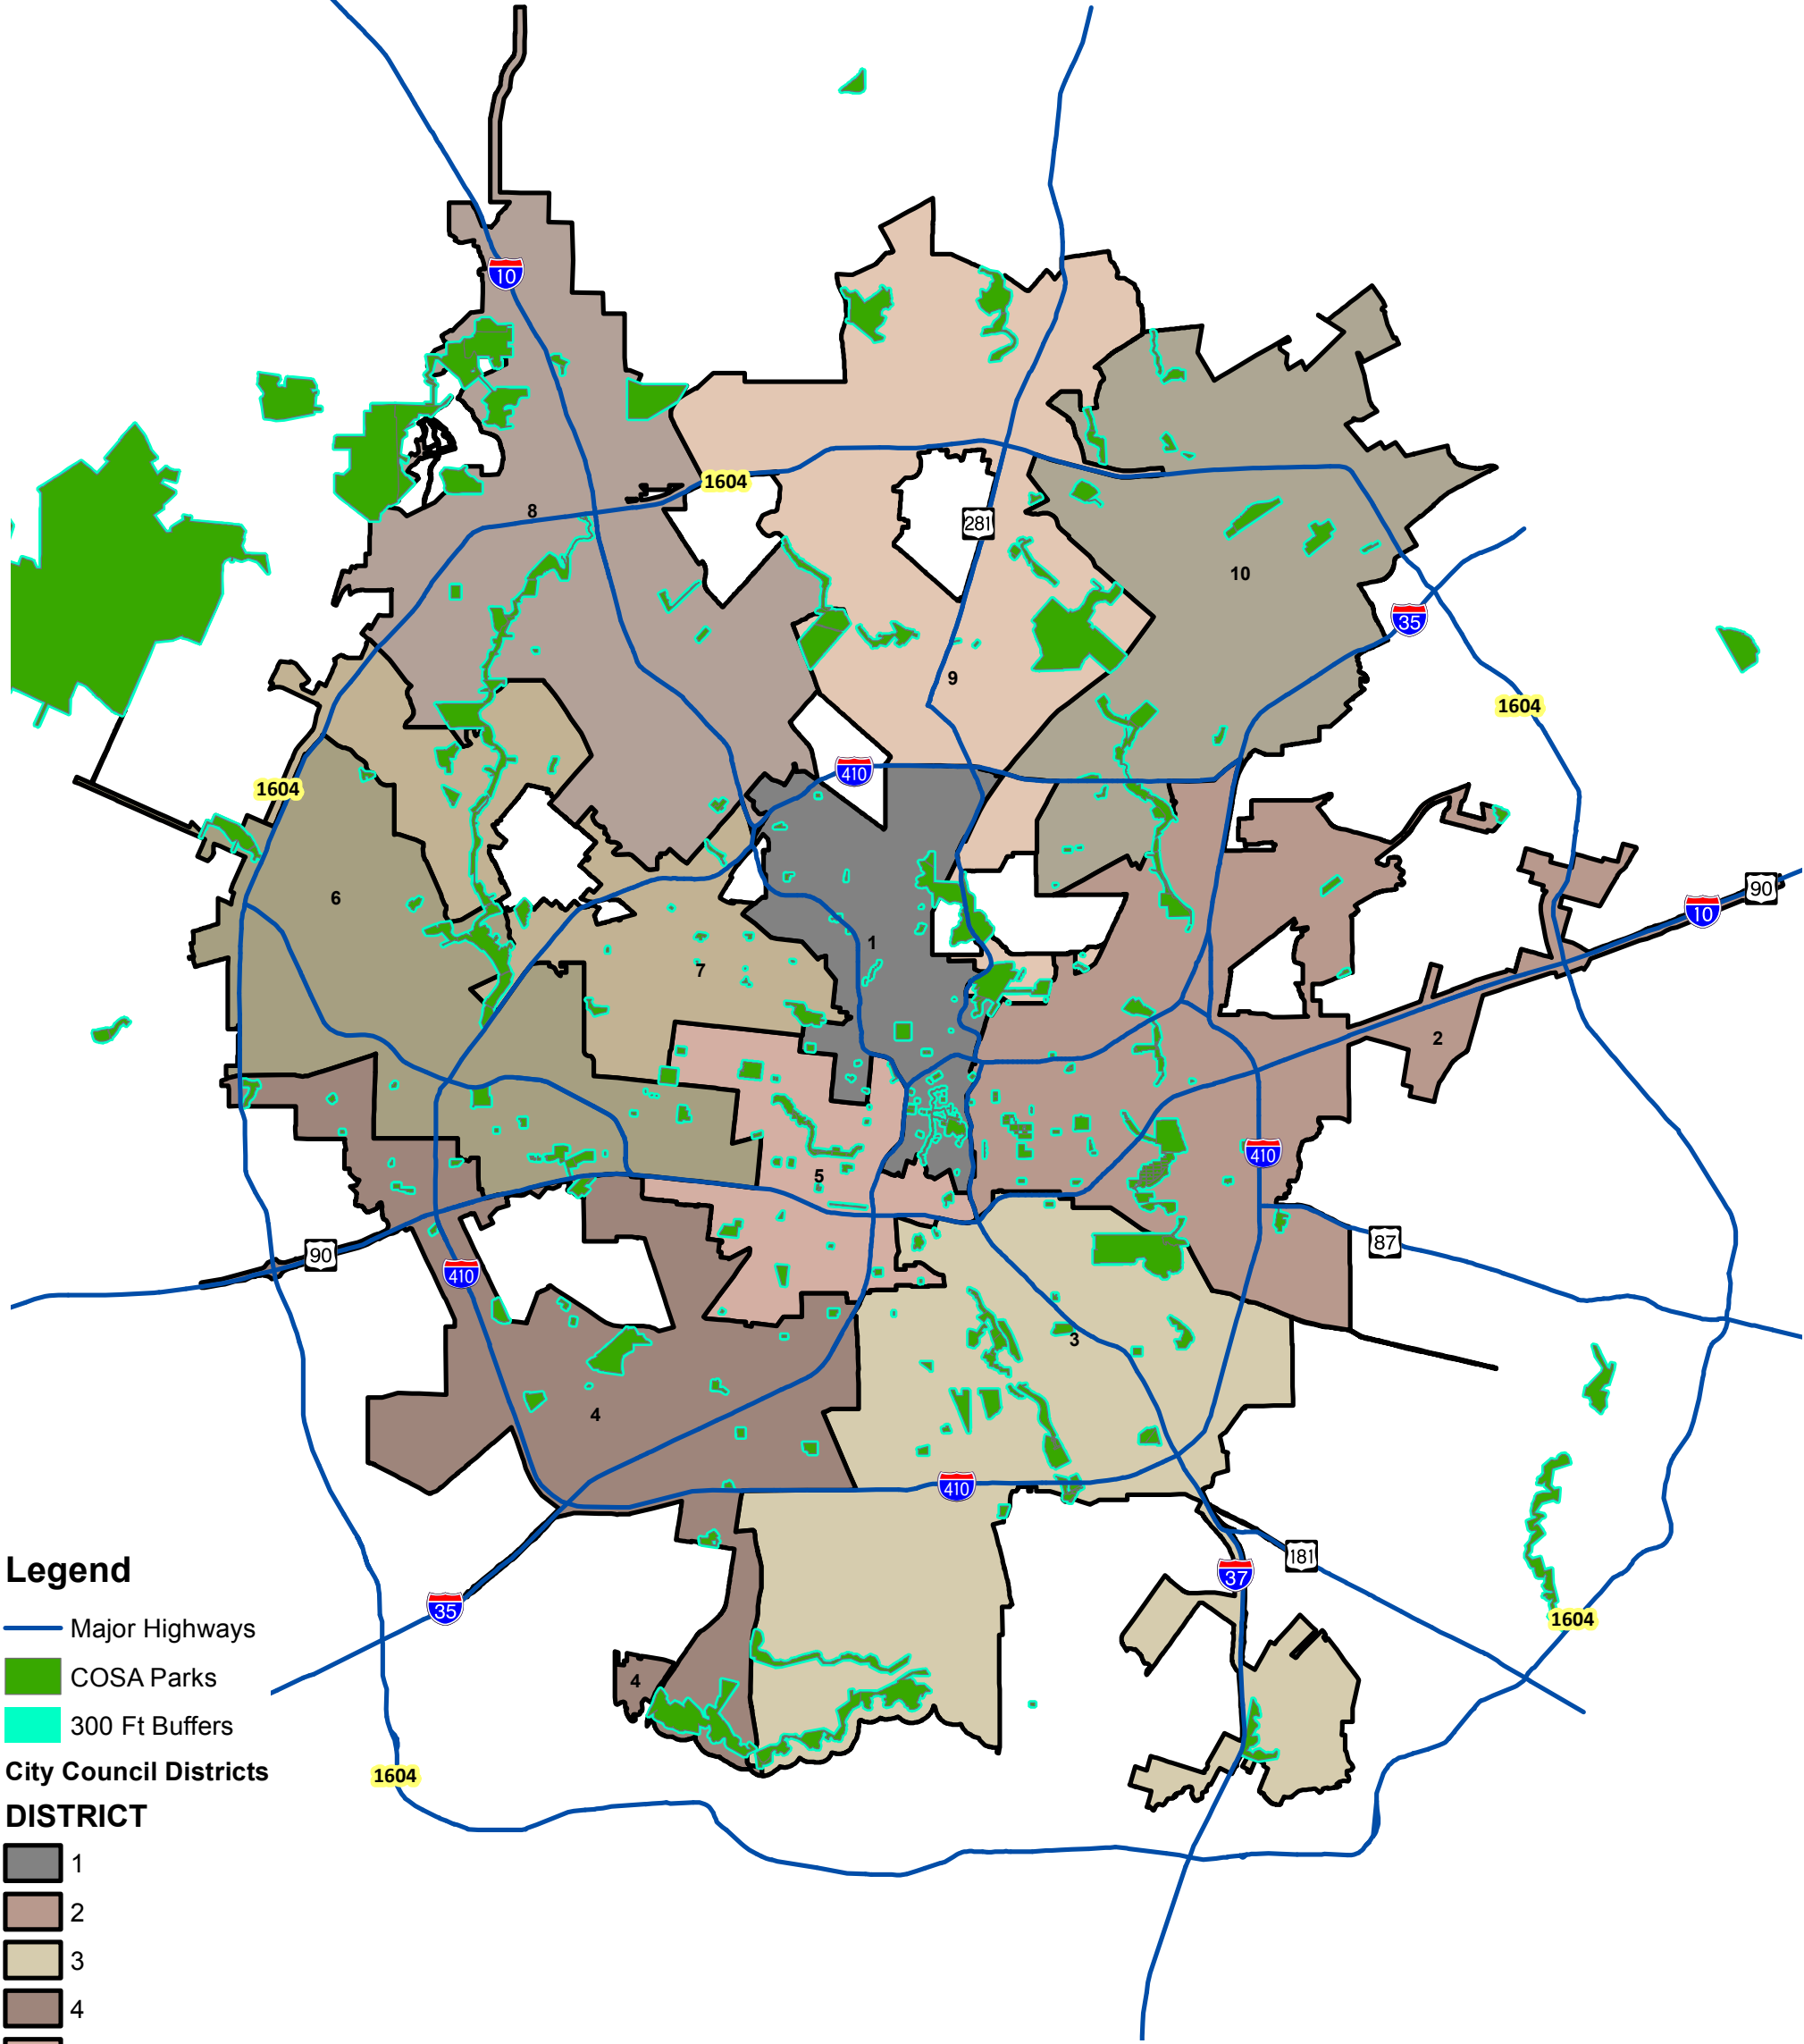

COSA Parks with 300 Ft Buffers - Reference Map

Legend

- Major Highways
- COSA Parks
- 300 Ft Buffers

City Council Districts

DISTRICT

- 1
- 2
- 3
- 4
- 5
- 6
- 7
- 8
- 9
- 10