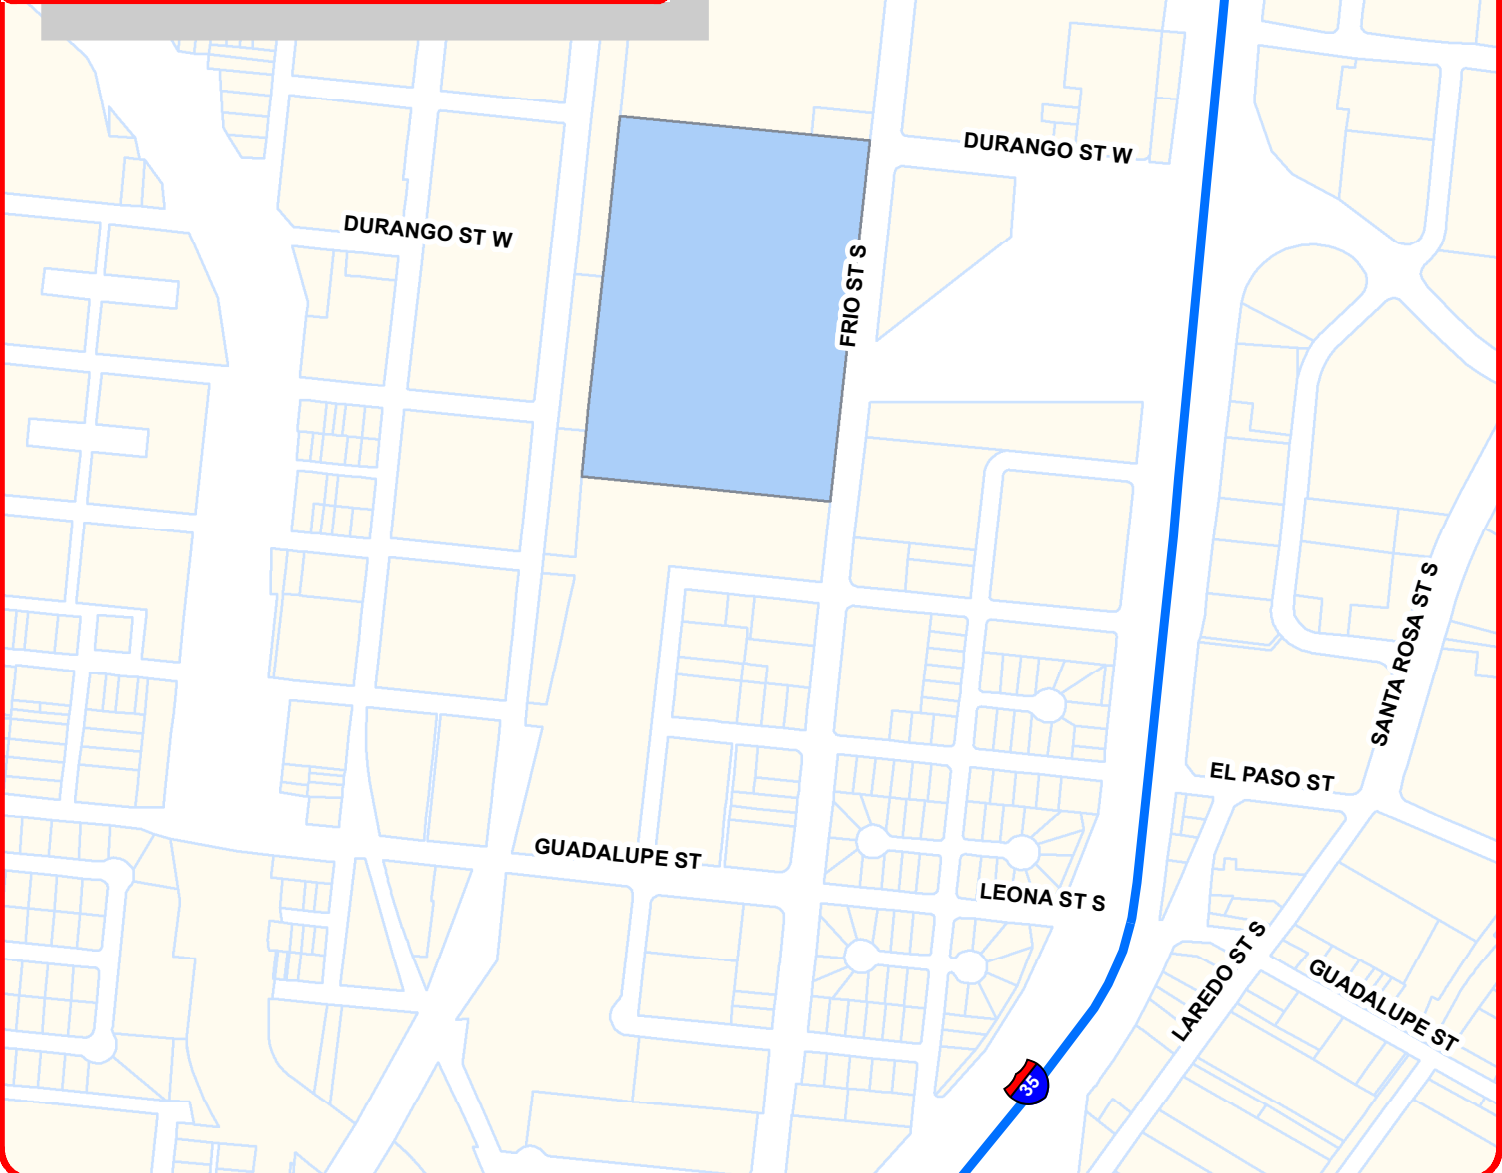

Frank D. Wing Municipal Court Building Location Map

Frank D. Wing Municipal Court Building Municipal Court Redesign 401 S. Frio Council District 1

City of San Antonio
Transportation and Capital Improvements
Map Creation Date: July 01, 2014
Map File Location: K:\Vertical PM\GIS\Frank Wings.mxd
PDF Filename: Frank Wing.pdf

1 inch = 500 feet