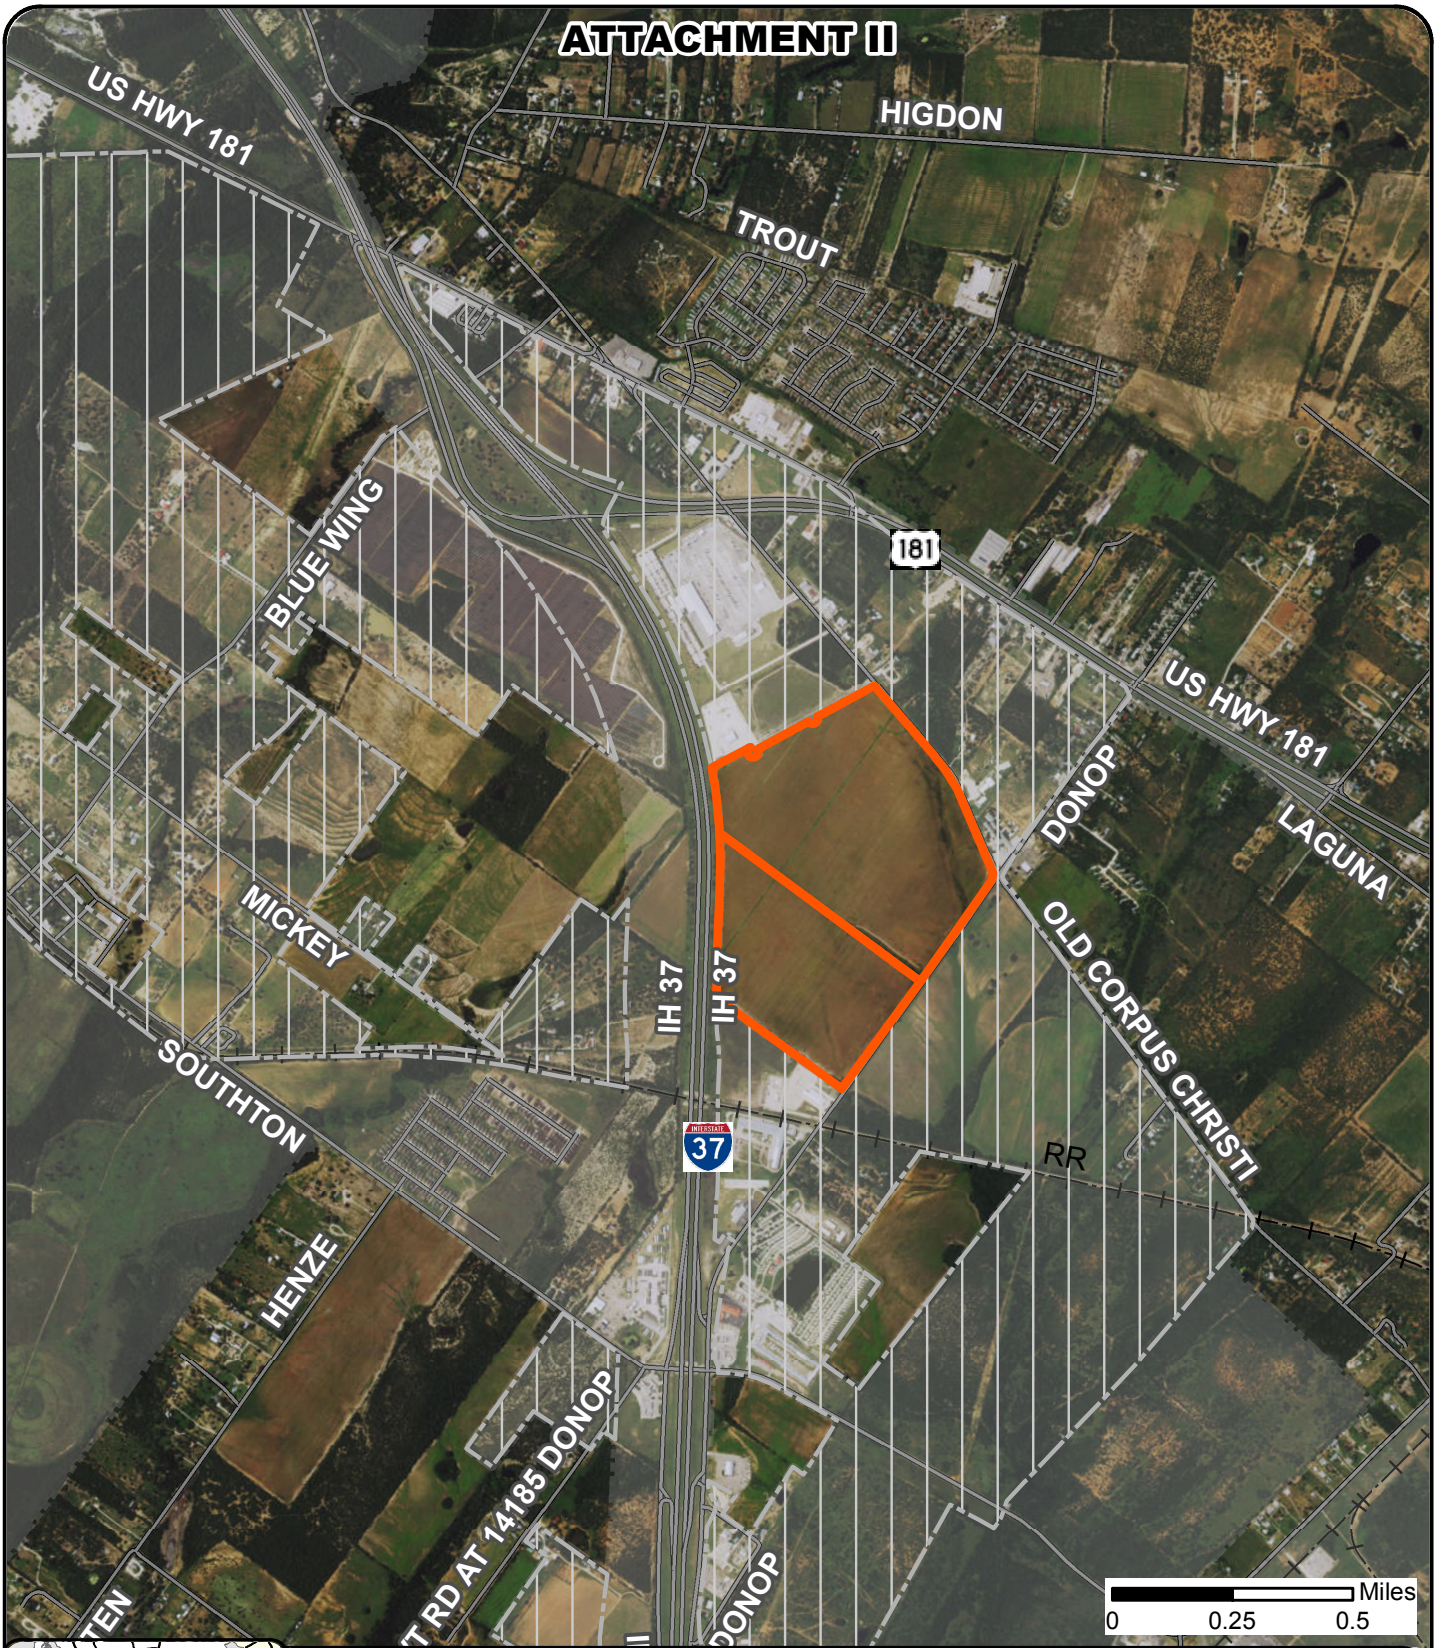

ATTACHMENT II

202.79 Acres

City of San Antonio

Limited Purpose Annexation

Voluntary Annexation of 202.79 Acres City of San Antonio

Prepared by
Dept. of Planning &
Community Development