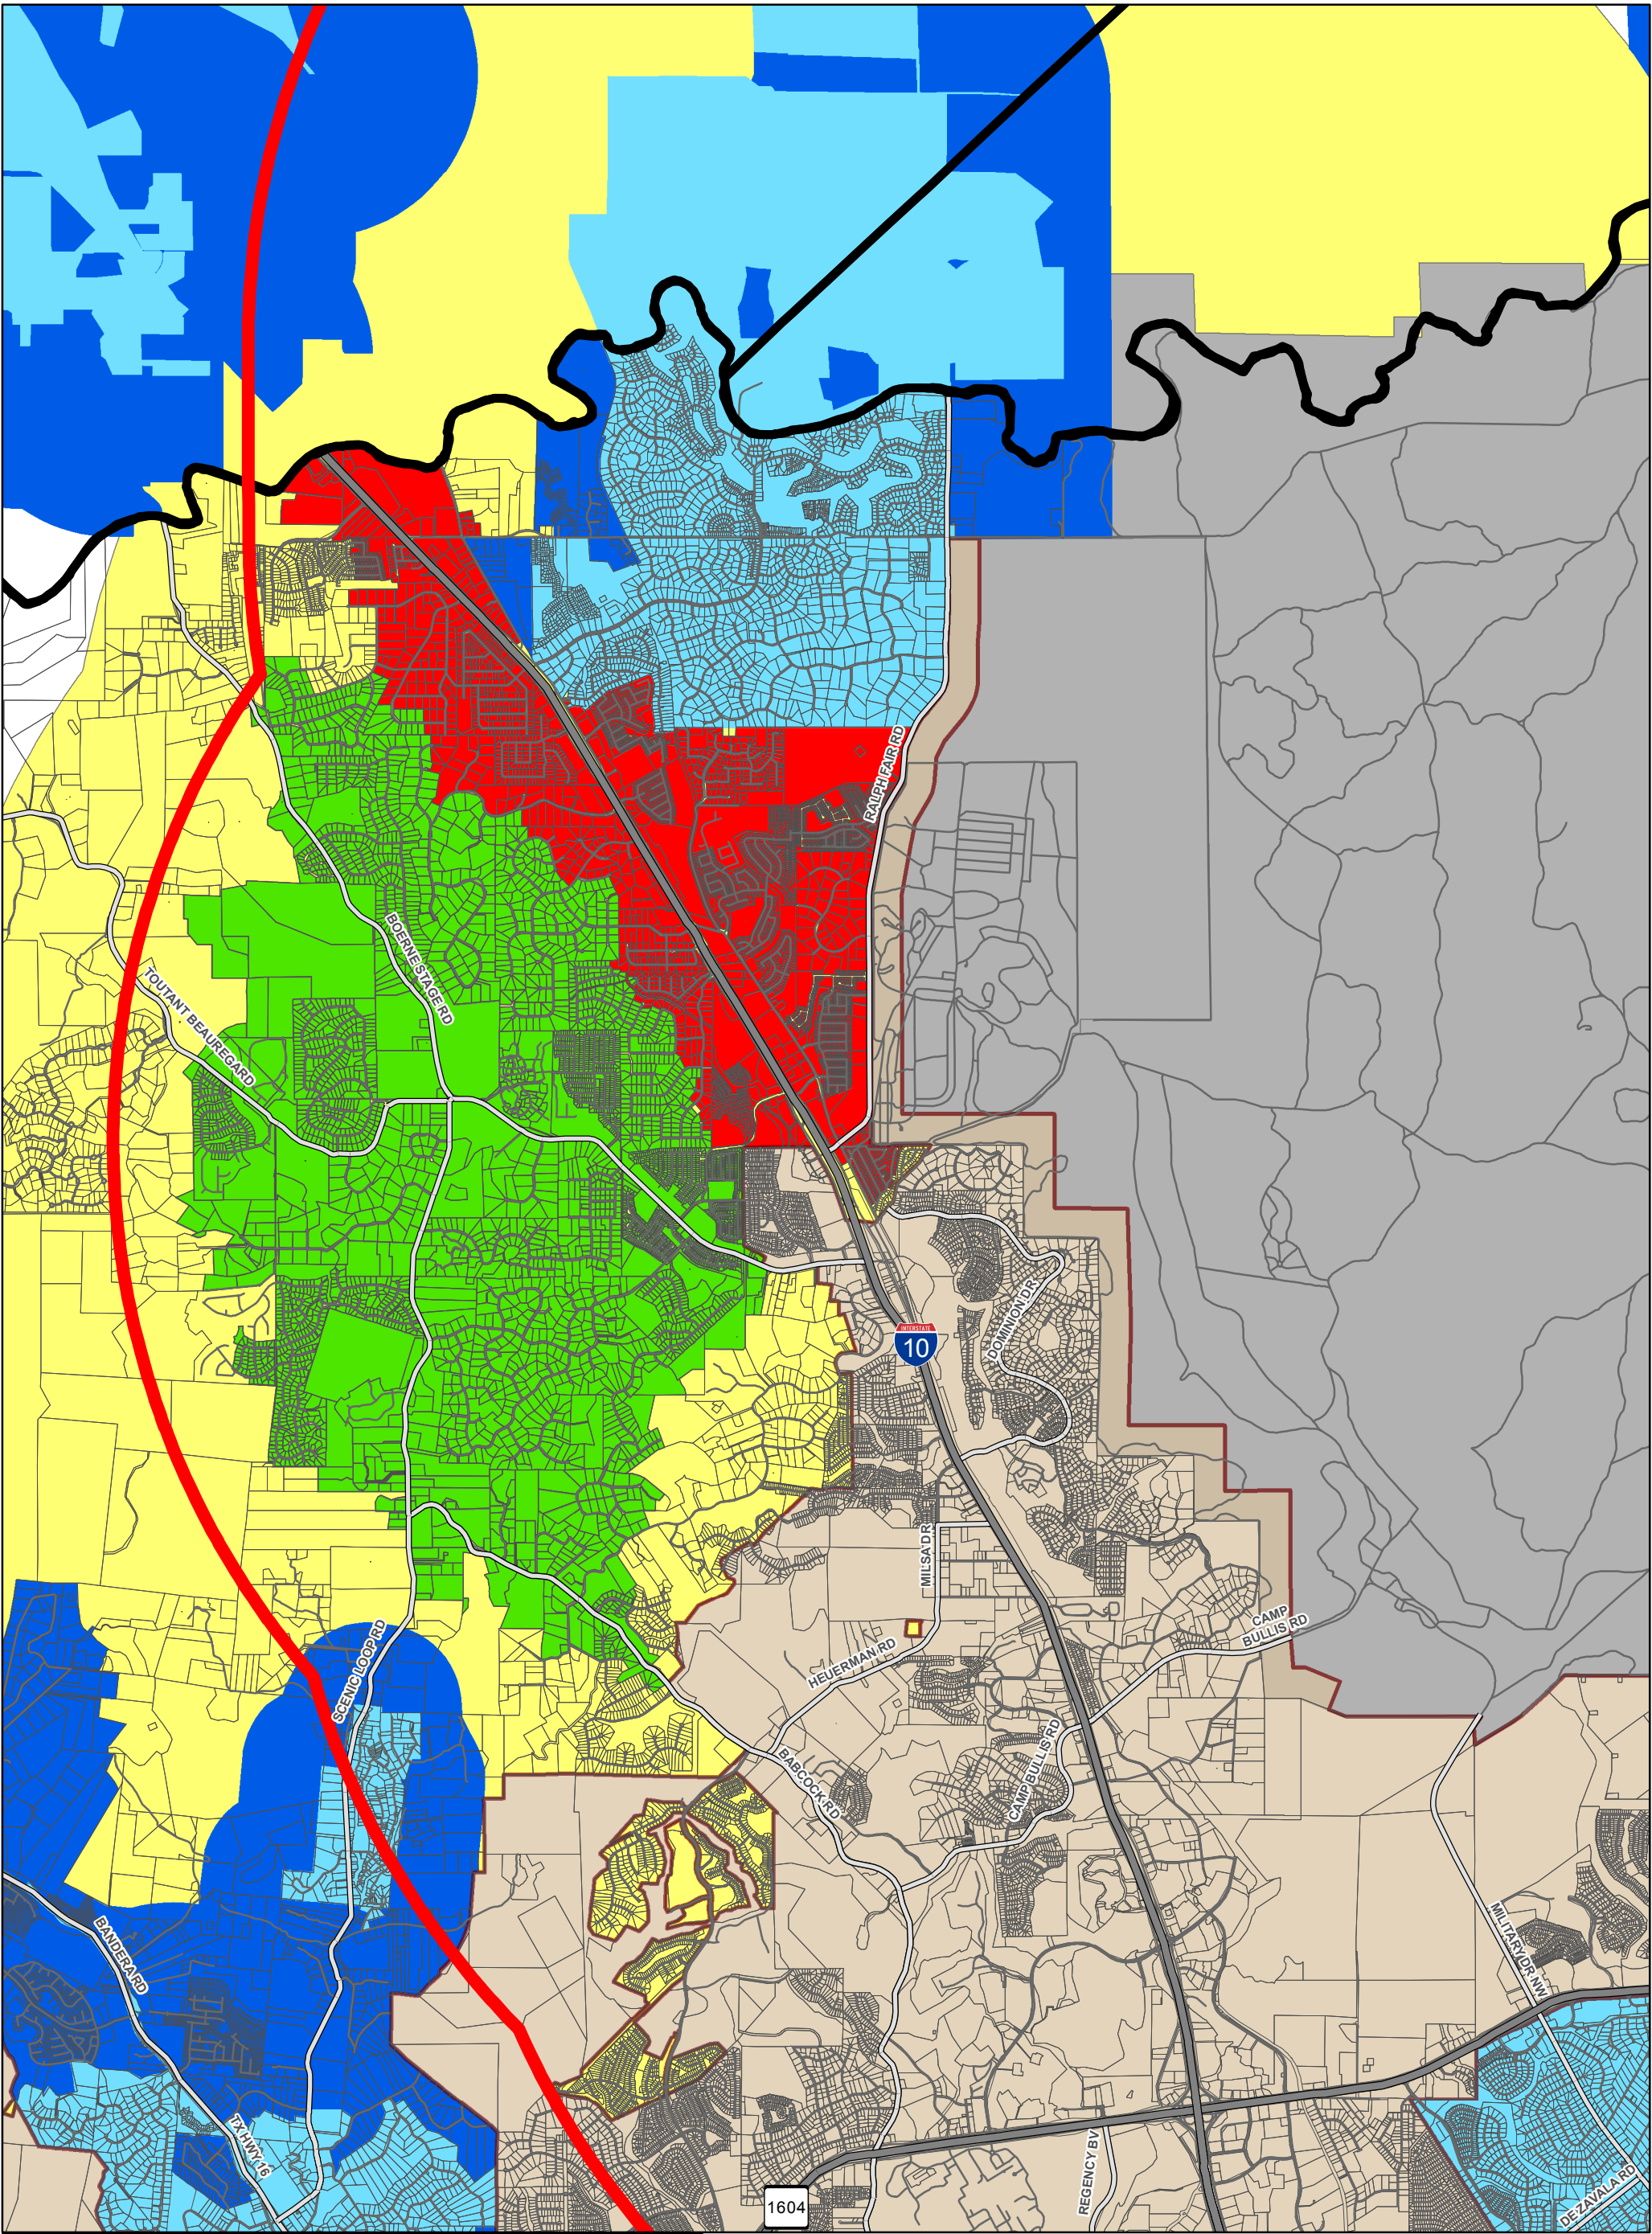

# CAMP BULLIS PROPOSED ANNEX AREA - A/B (DRAFT)

Legend			
	Major Highways		Other Cities and Towns ETJ
	Minor Highways		BCAD Parcels 2017
	Streets		CampStanley-CampBullis
	CoSA Boundary		5 Mile Military Buffer Zone
	CoSA ETJ		Bullis Proposed Annex-Area A
	Other Cities and Towns		Bullis Proposed Annex-Area B

# DRAFT