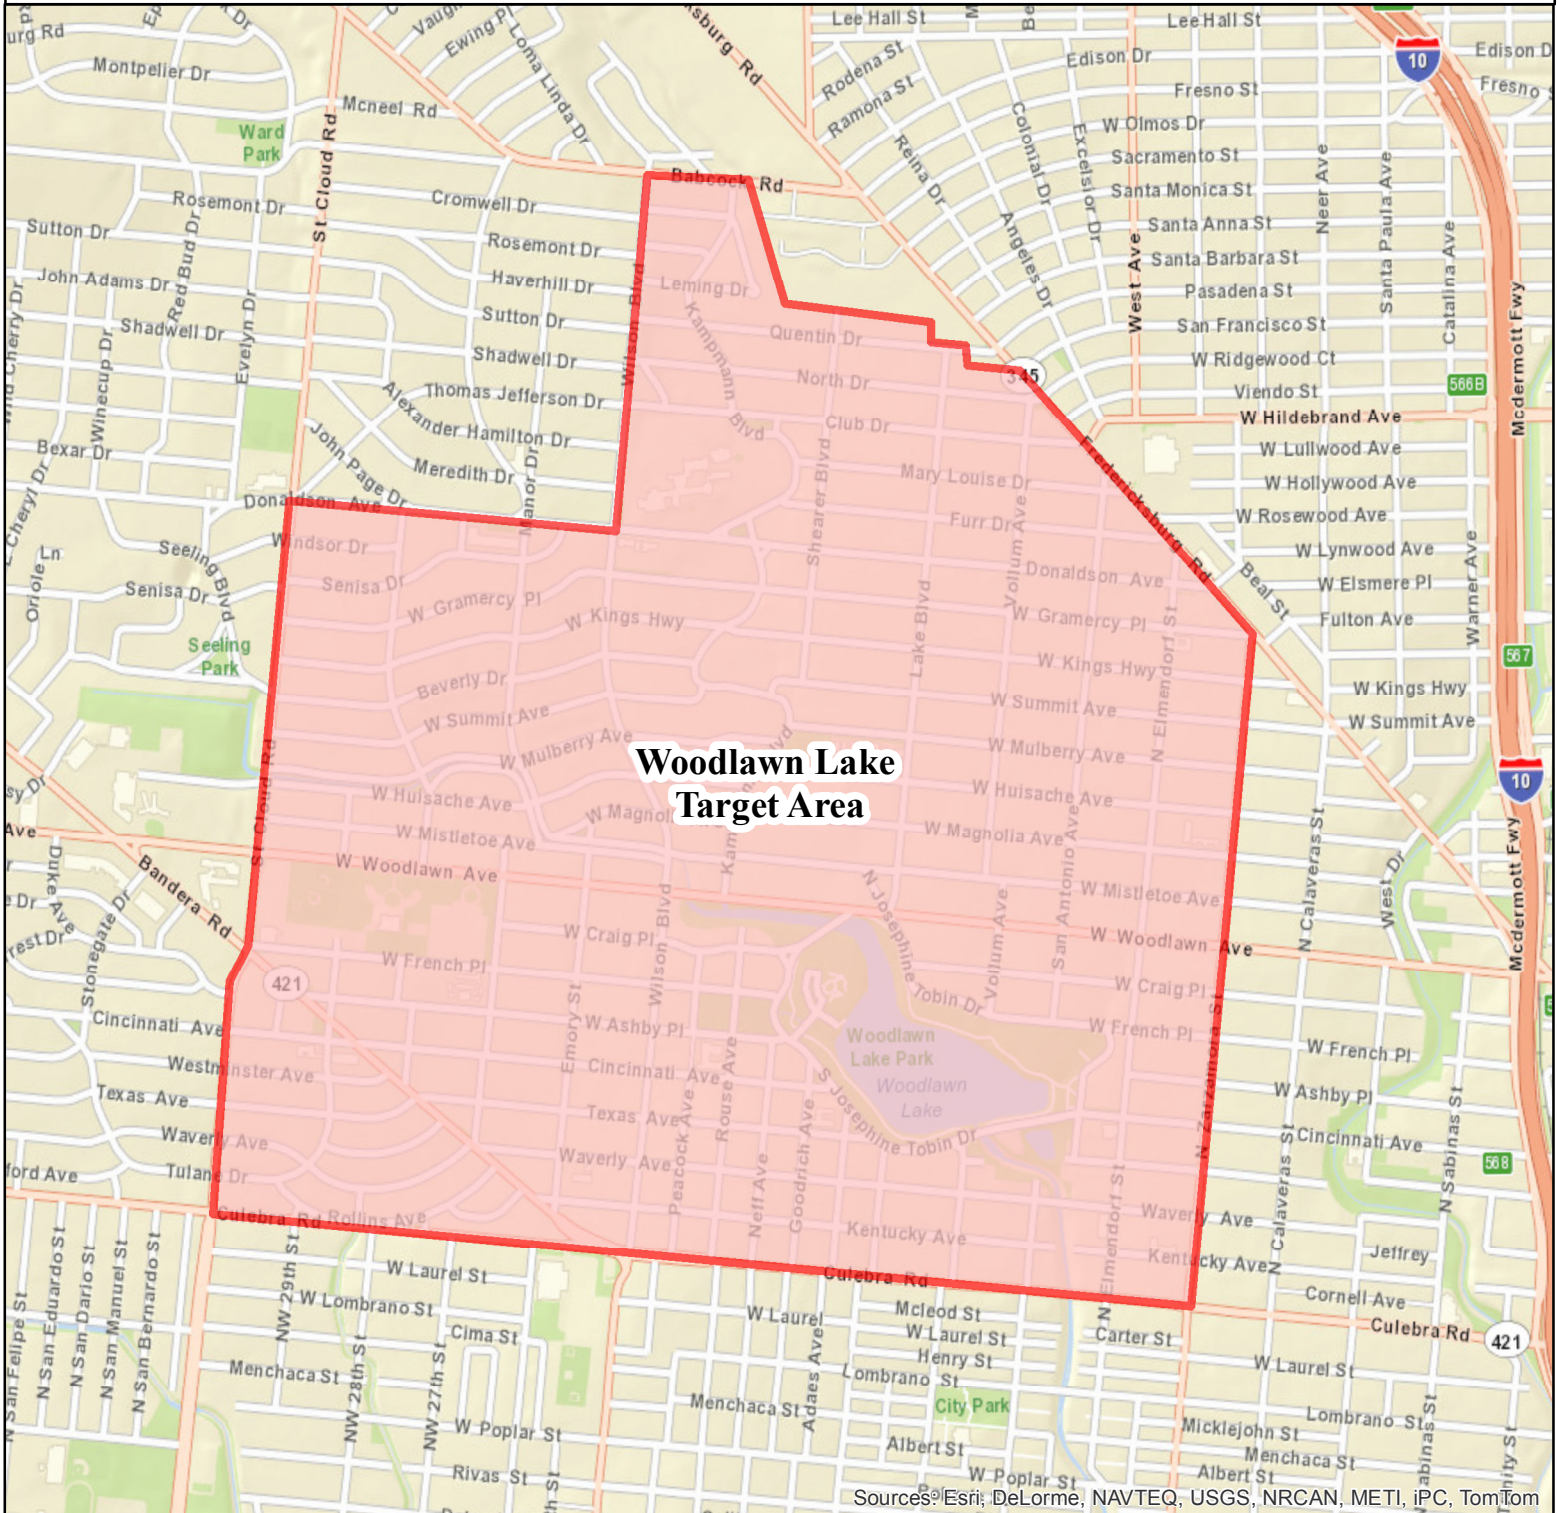

PARKS & RECREATION
SAN ANTONIO

City of San Antonio Woodlawn Lake Area Tree Planting Project

Woodlawn Lake Target Area

THE CITY OF SAN ANTONIO MAKES NO WARRANTY, REPRESENTATION, OR GUARANTEE OF ANY KIND REGARDING THIS MAP OR INFORMATION PROVIDED HEREIN.

The City of San Antonio assumes no liability either for any errors, omissions, or inaccuracies in the information provided regardless of the cause of such or for any decision made, action taken, or action not taken by the user in reliance upon any maps or information provided.