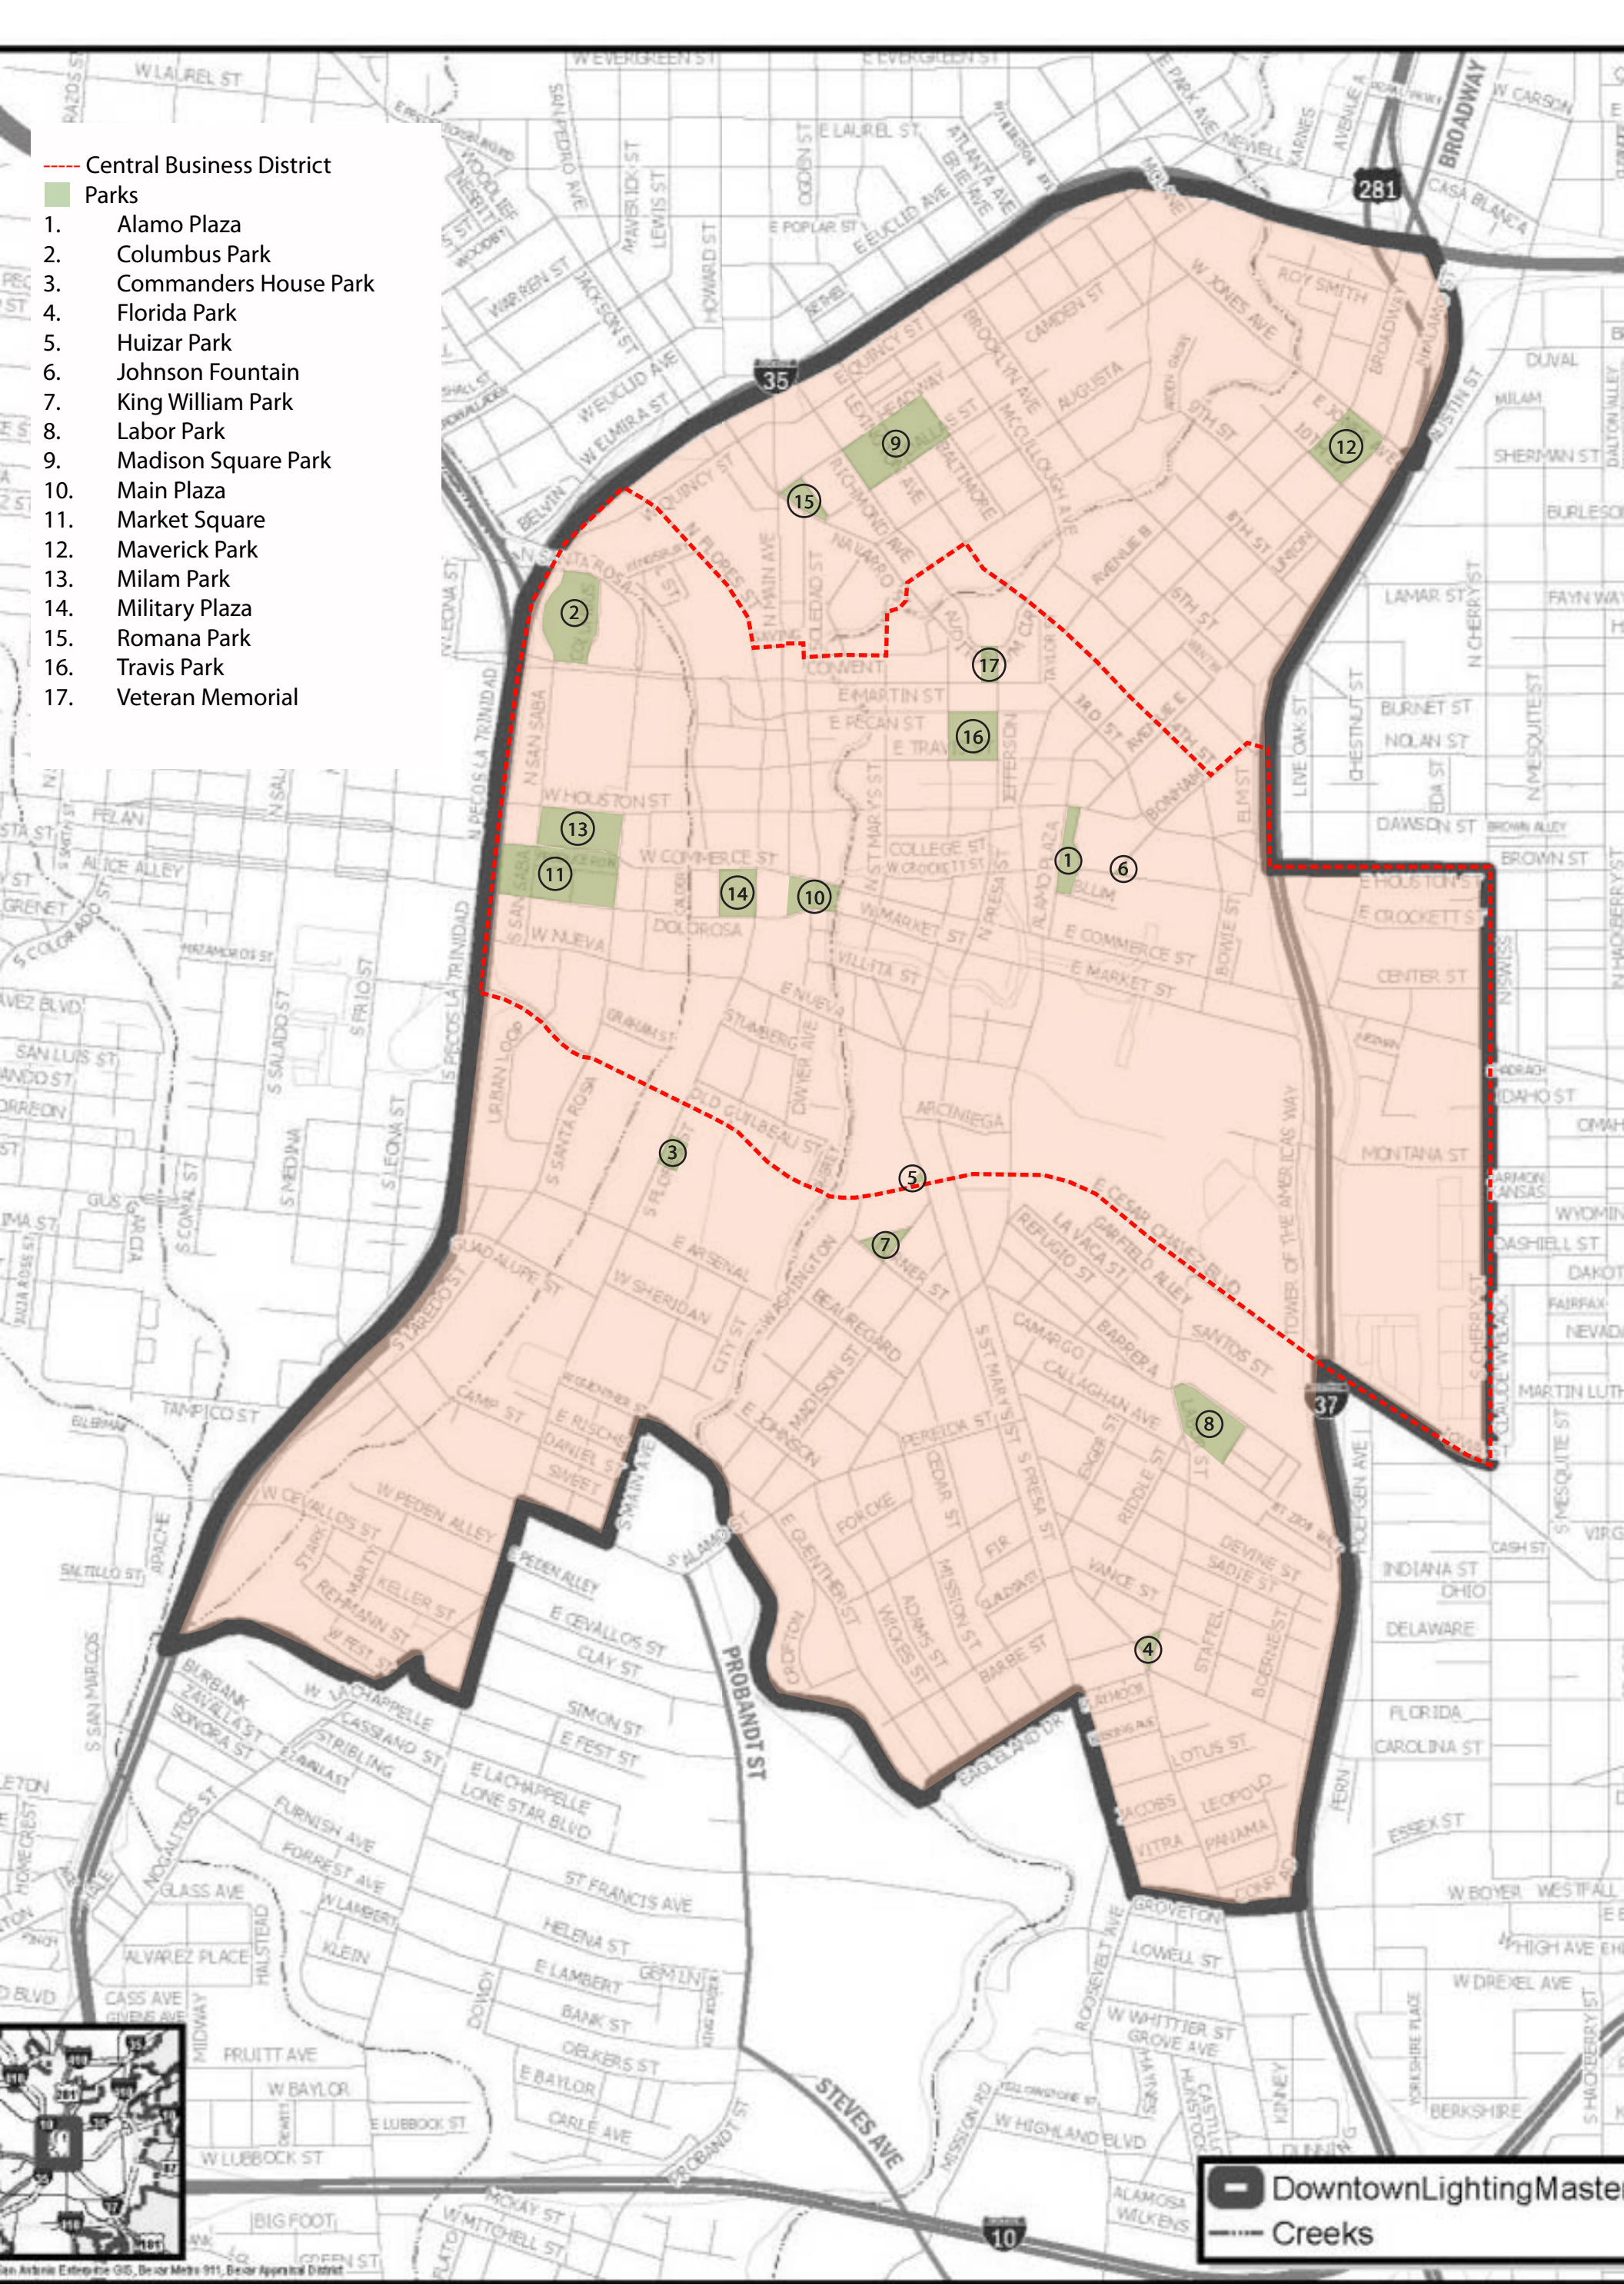

- Central Business District
- Parks
- 1. Alamo Plaza
- 2. Columbus Park
- 3. Commanders House Park
- 4. Florida Park
- 5. Huizar Park
- 6. Johnson Fountain
- 7. King William Park
- 8. Labor Park
- 9. Madison Square Park
- 10. Main Plaza
- 11. Market Square
- 12. Maverick Park
- 13. Milam Park
- 14. Military Plaza
- 15. Romana Park
- 16. Travis Park
- 17. Veteran Memorial

Downtown Lighting Master Plan
 Creeks

This map is a product of the City of San Antonio and is provided "as is" without warranty. The City of San Antonio expressly disclaims all express and implied warranties, including but not limited to, of merchantability and fitness for a particular purpose. The City of San Antonio does not warrant, by representation or otherwise, the accuracy, reliability, or completeness of the information provided to you. The City of San Antonio is not responsible for any errors or omissions in this map. The entire risk as to the accuracy of any information obtained from the City of San Antonio is entirely assumed by the recipient. The City of San Antonio Department for Spatial Information is not responsible for any errors or omissions in this map.

City of San Antonio Downtown Lighting Master Plan Map

Tuesday, December 20, 2016

F:\common\mcs\231\GIS\PDFs\JPEGs\Current\Exhibits\FY2017\1612\ag06753_06.pdf