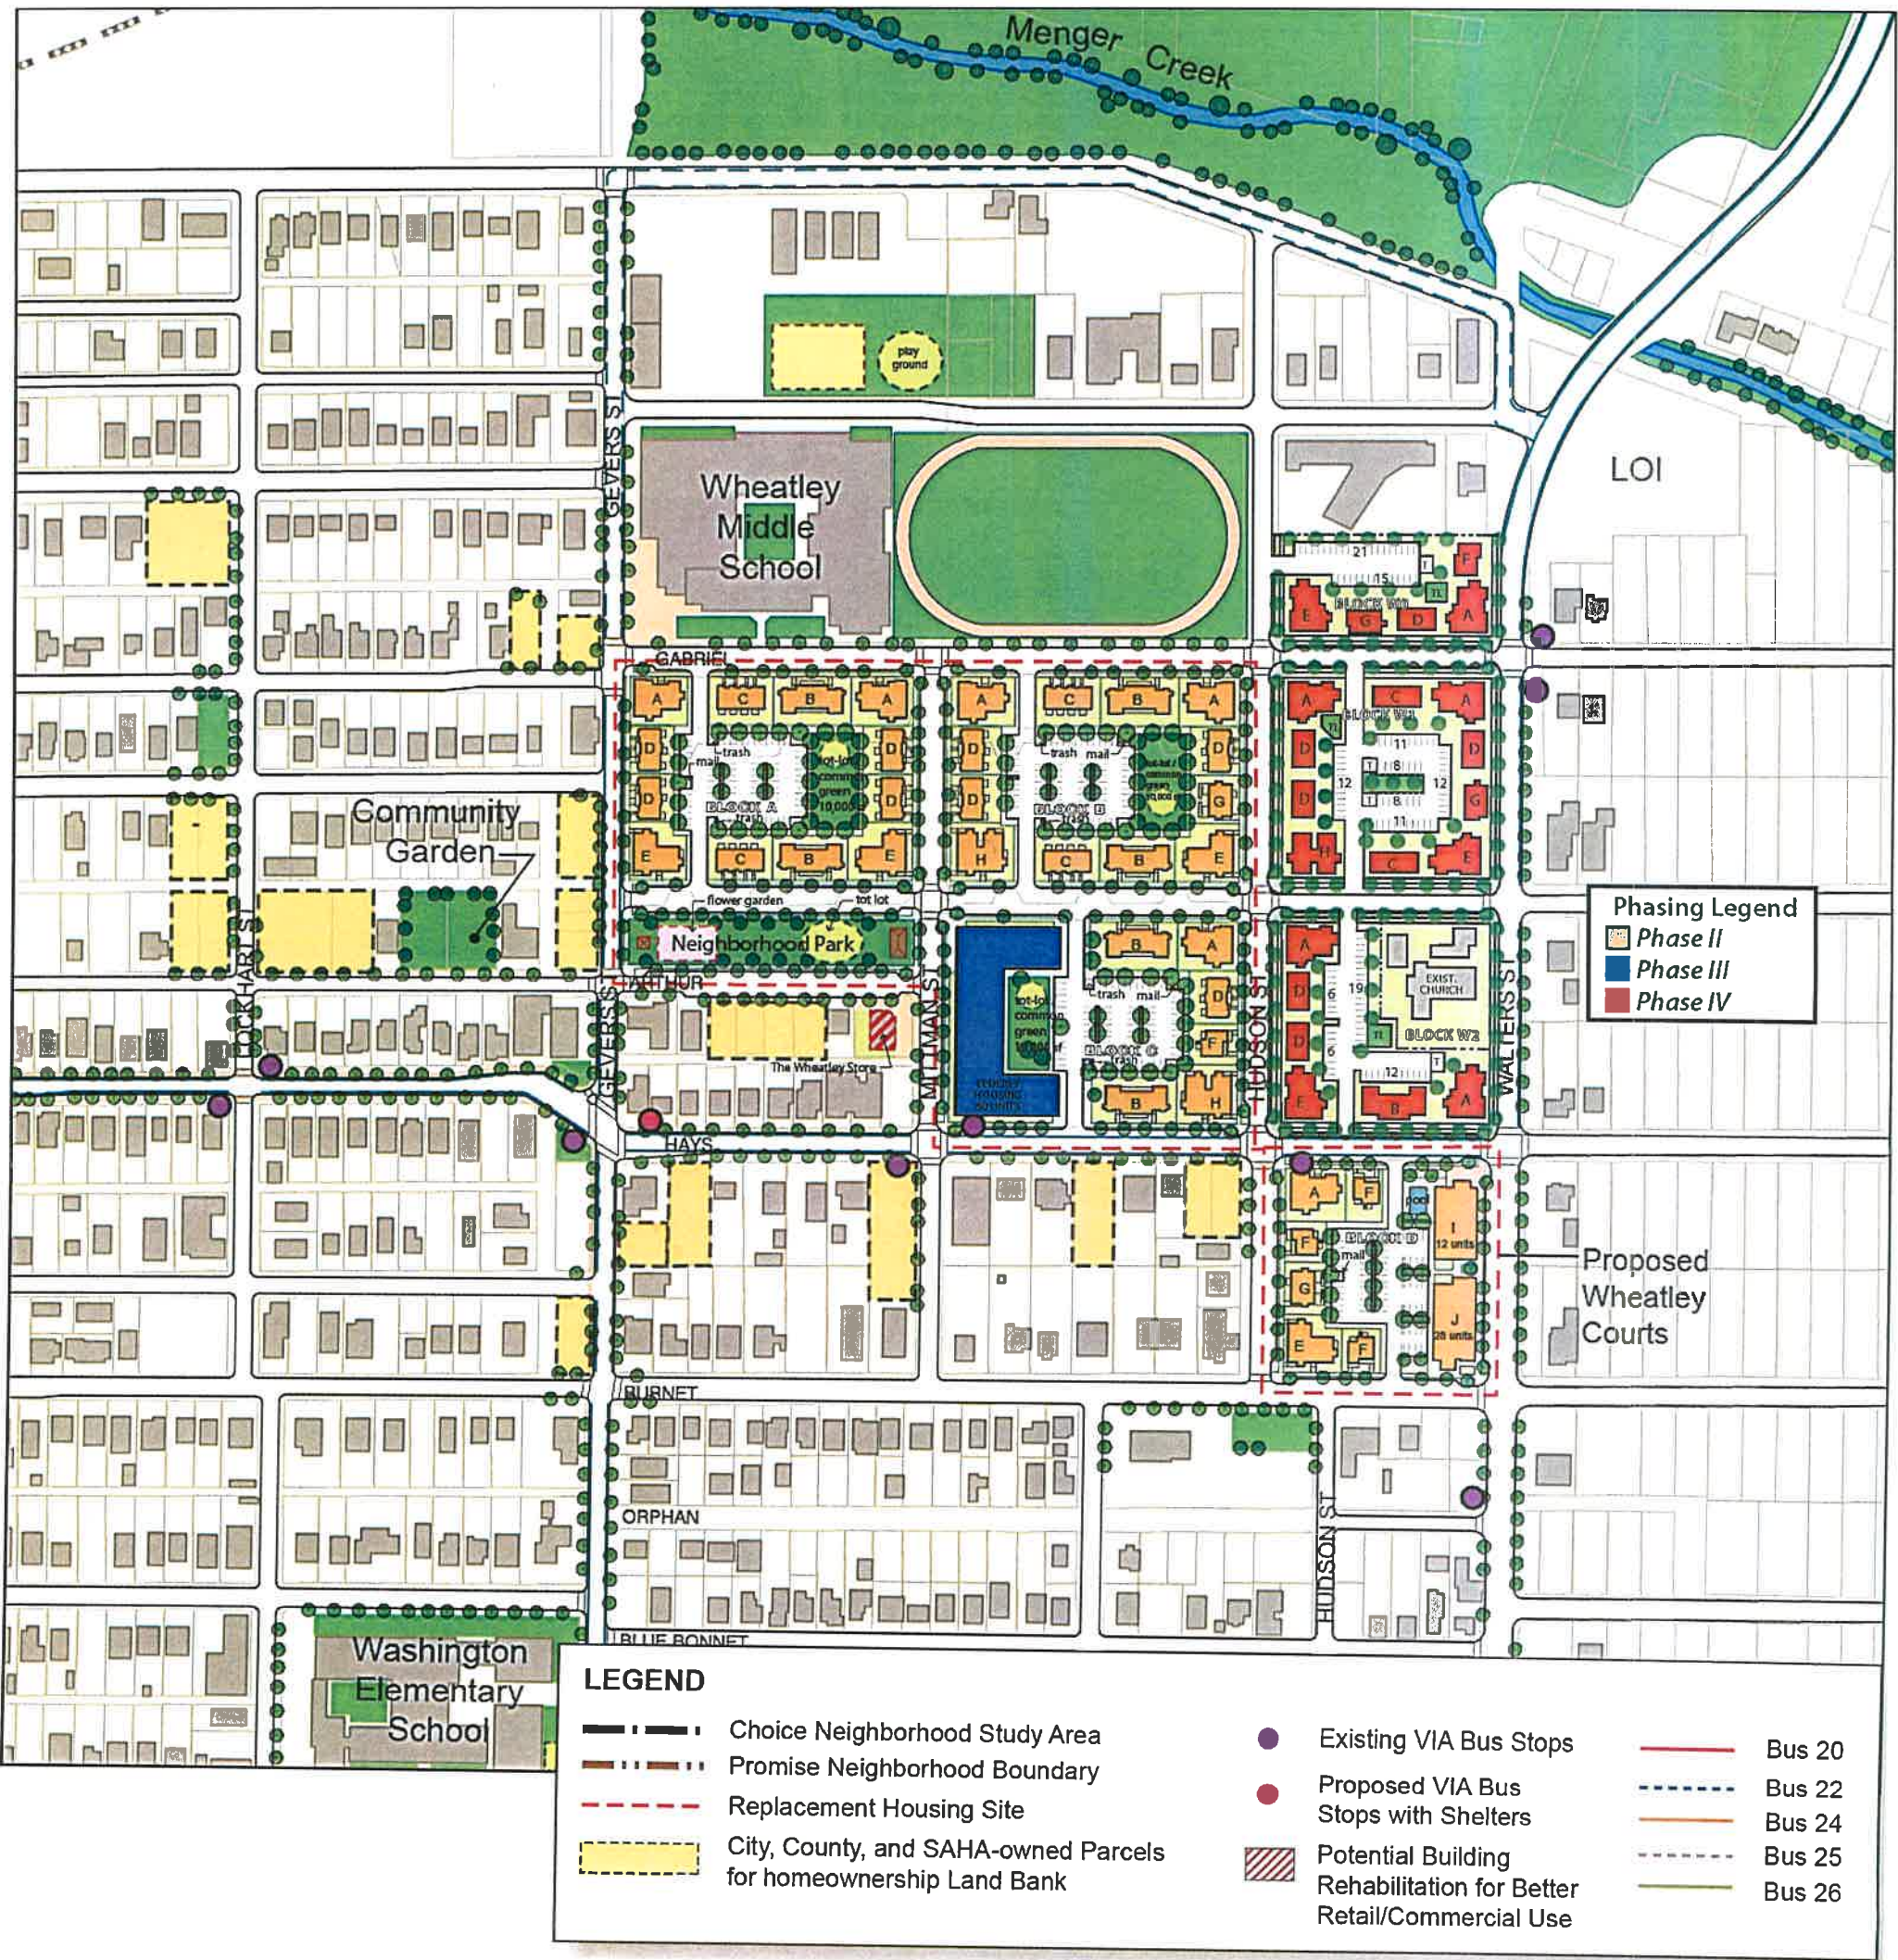

# Revised Site Plan: Wheatley Courts

0 100' 200' 300'