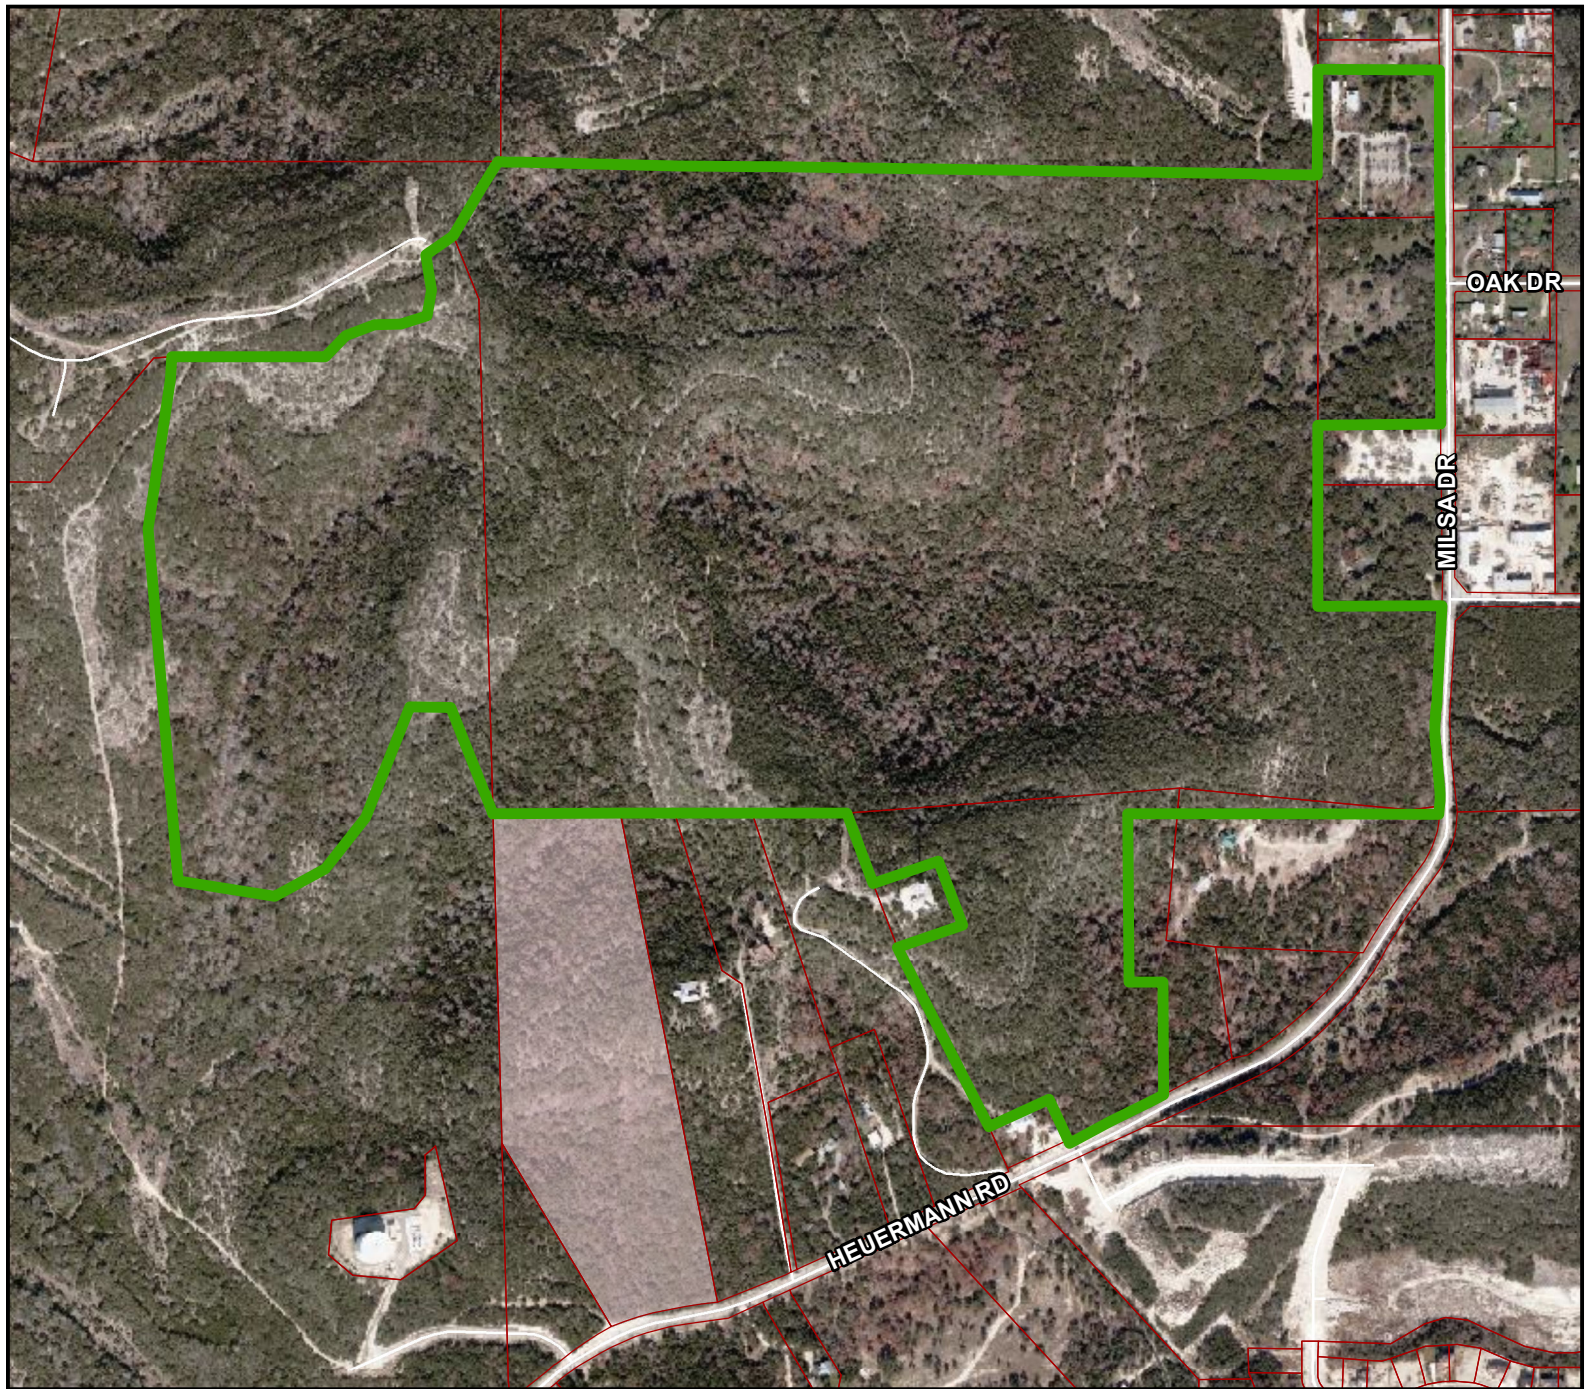

City of San Antonio Friedrich Park

21395 Milsa Rd
San Antonio, TX 78256

- Kosarek Property, 23 acres
- Parcels
- Park Boundary

City of San Antonio
Parks & Recreation
Department

October 2013