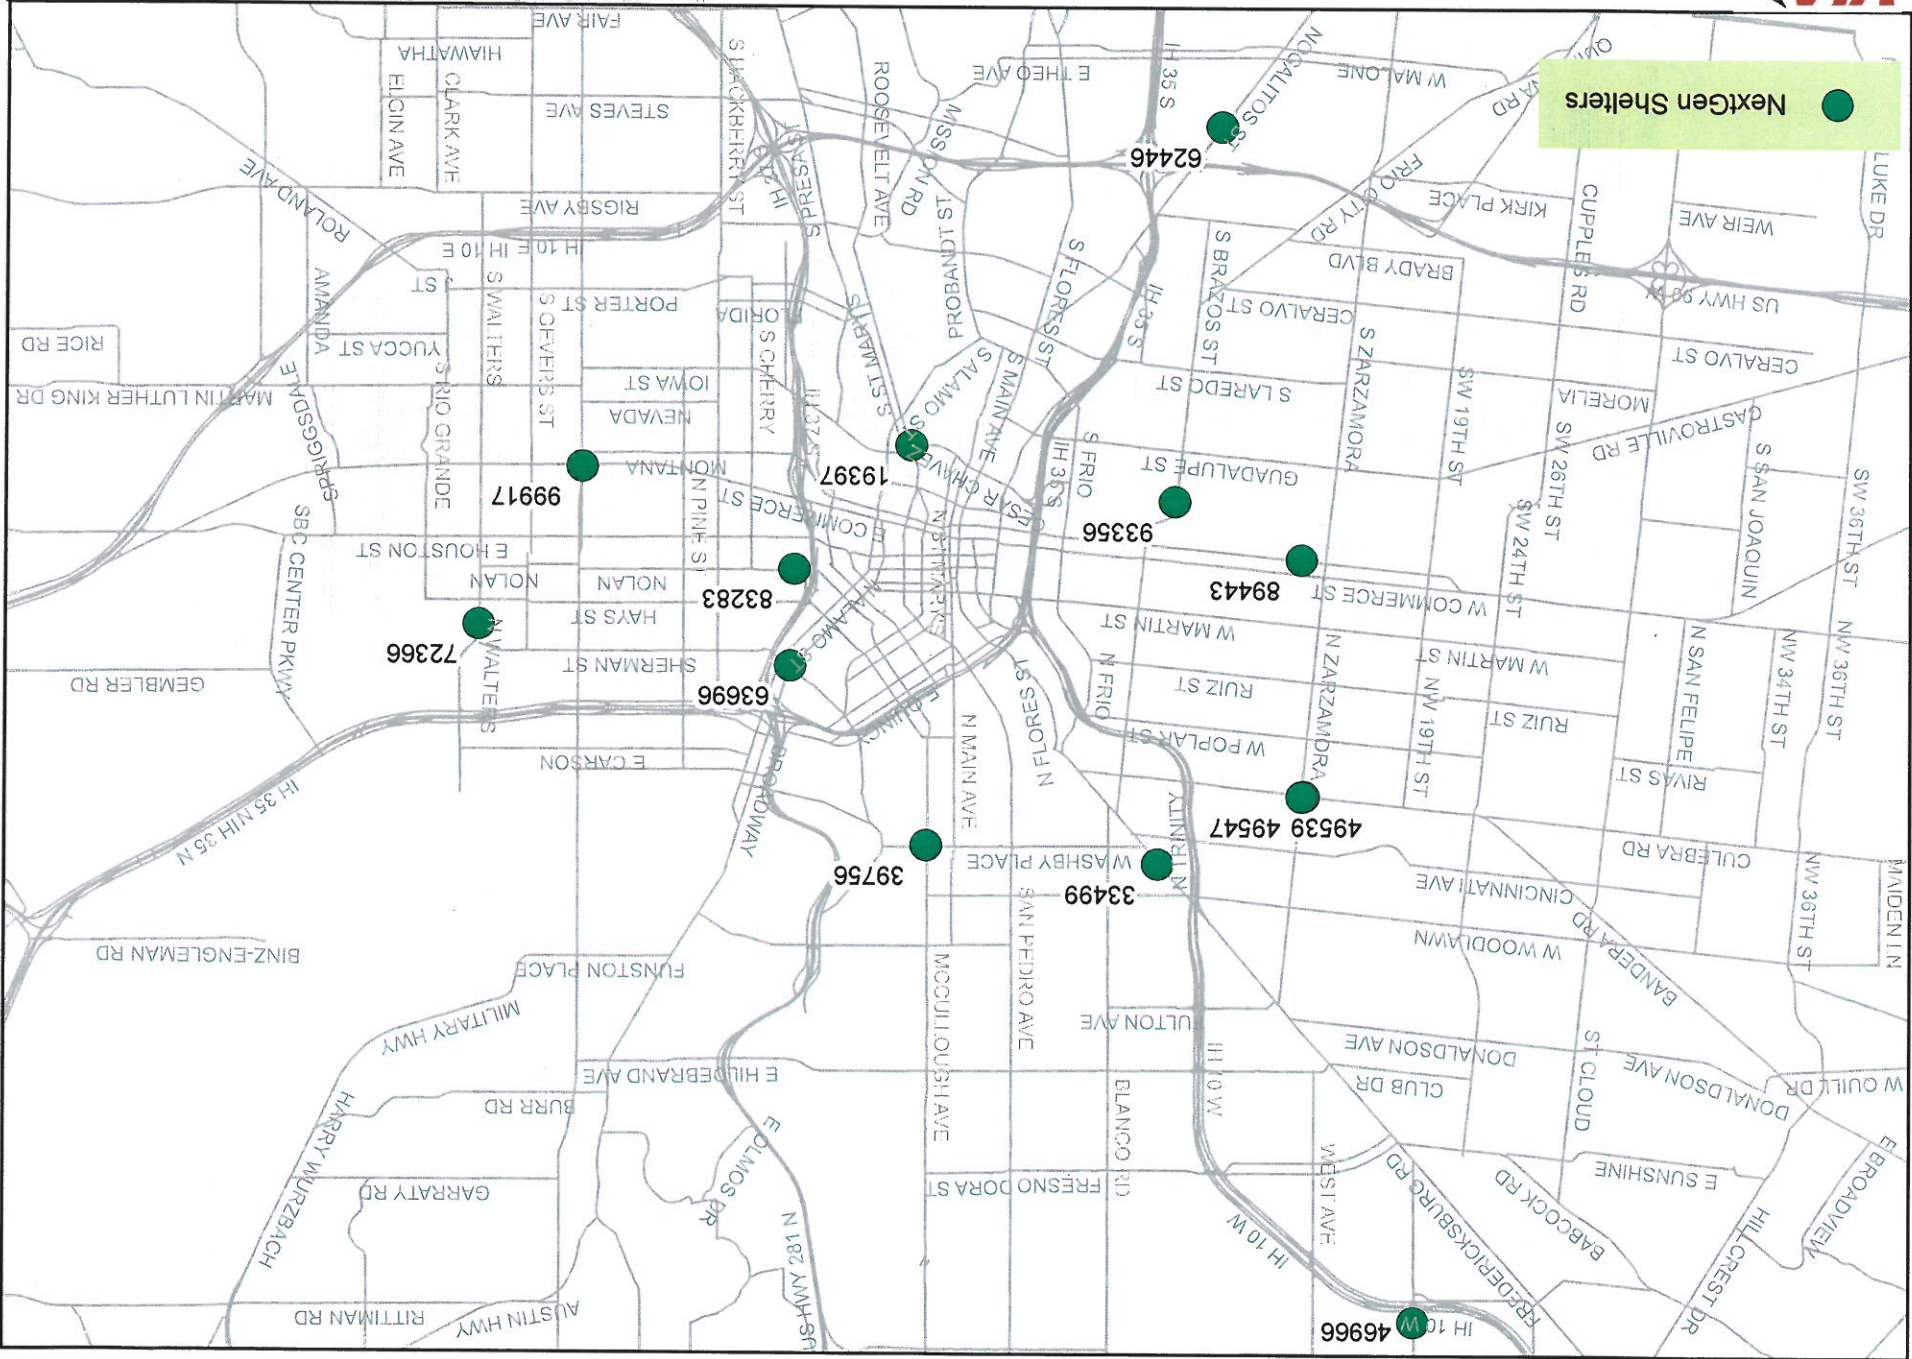

13 Next Gen Stop Locations: COSA

Document Path: C:\austin\Programs\Next Gen Shelters\packages\COSA 13.mxd