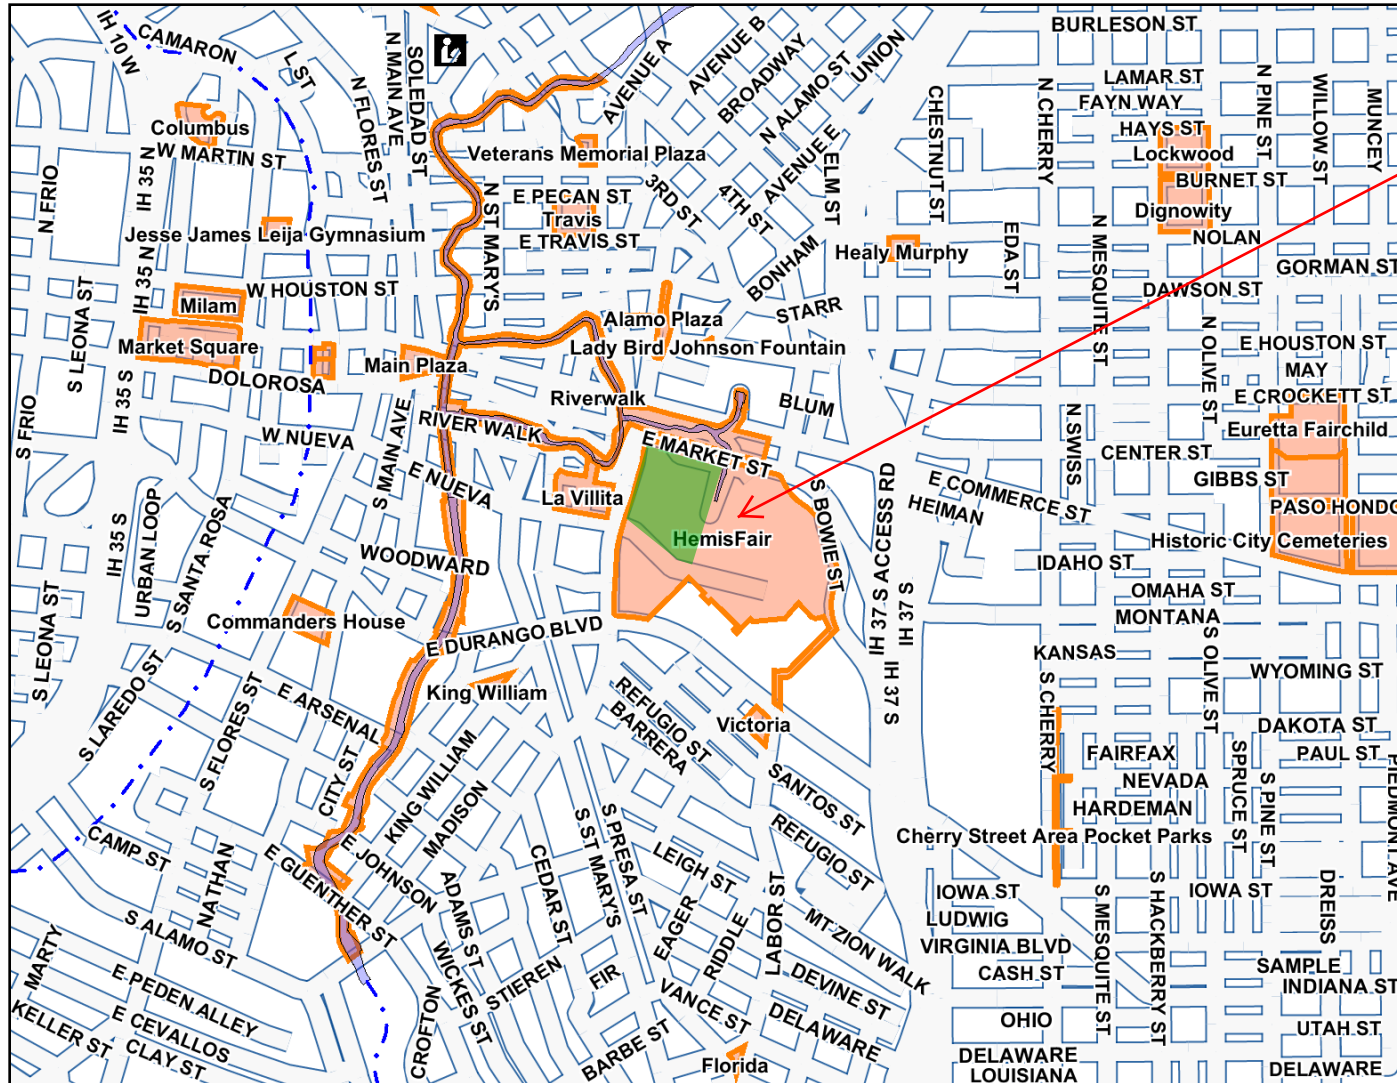

HemisFair Park Civic Park

- ### Legend
- Libraries
 - SA International Airport
 - Streams
 - Lakes
 - Parks
 - Military Bases
 - Incorporated Towns
 - San Antonio City Limits
 - Bexar County Line
 - Bexar Streets

Map center: 2132295, 13700695

This map is a user generated static output from an Internet mapping site and is for general reference only. Data layers that appear on this map may or may not be accurate, current, or otherwise reliable. THIS MAP IS NOT TO BE USED FOR NAVIGATION.