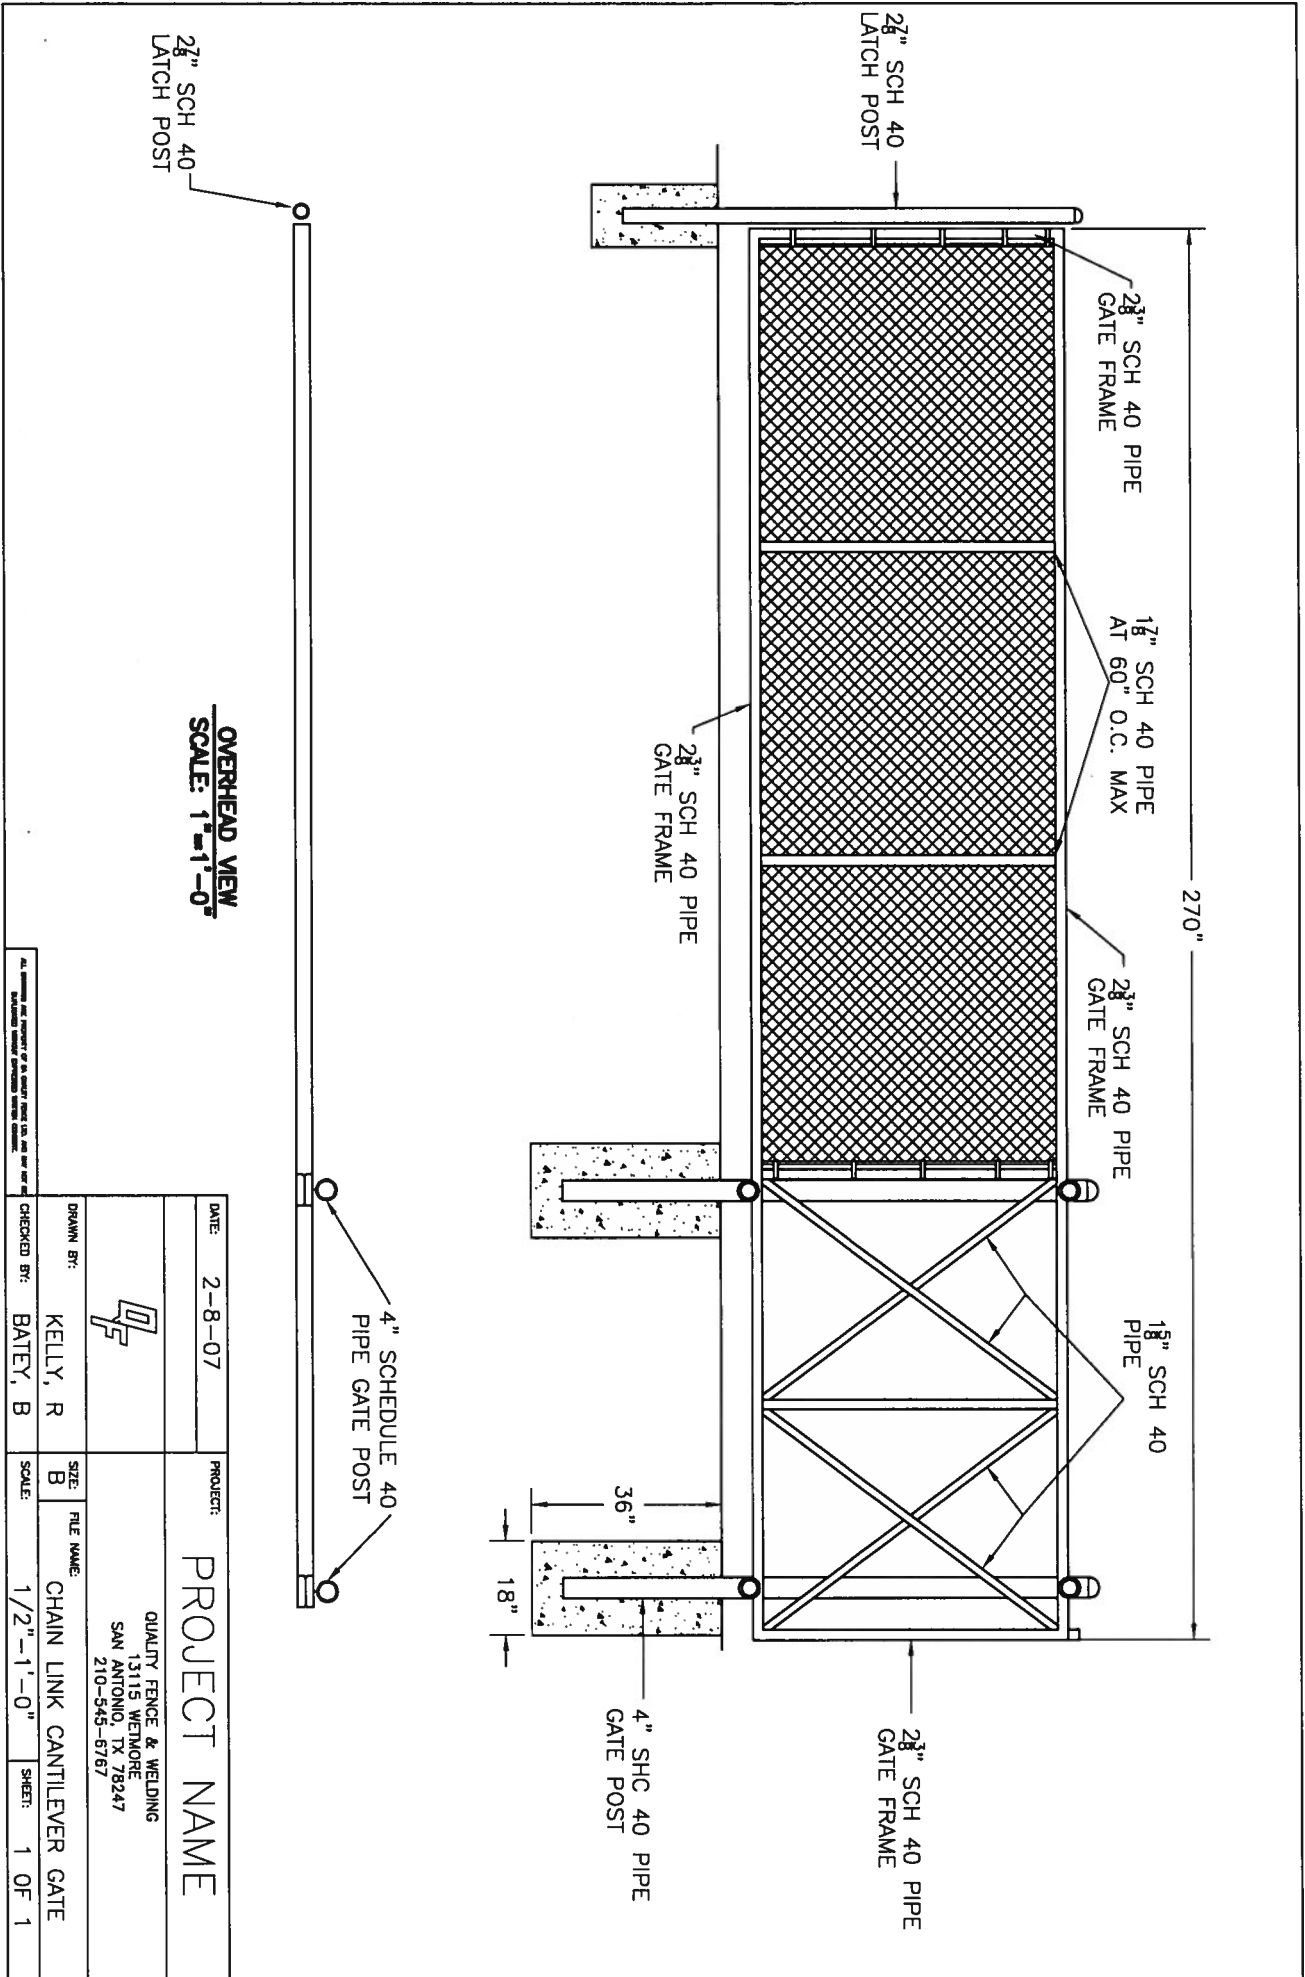

8' + 1' Tall chain link Fence with Privacy Vinyl Slats & 3 Strands of Barb wire

(3) 14' wide cantilever Gate

(1) 17' wide single Swing Gate

200' long chain link

3.29  
Total

ALL DIMENSIONS AND TOLERANCES OF AN INCH ARE TO BE USED UNLESS OTHERWISE SPECIFIED.

DATE: XX-X-XX	PROJECT: PROJECT NAME
DRAWN BY: KELLY, R	FILE NAME: 8FT CHAIN LINK WITH SLATS AND BARB WIRE
CHECKED BY: BATEY, B	SCALE: 1/2" = 1'-0"
	SHEET: 1 OF 1
QUALITY FENCE & WELDING 13115 WETMORE SAN ANTONIO, TX 78247 210-545-6767	

DATE:	2-8-07	PROJECT:	PROJECT NAME	
DRAWN BY:	KELLY, R	SIZE:	B	FILE NAME:
CHECKED BY:	BATEY, B	SCALE:	1/2"=1'-0"	CHAIN LINK CANTILEVER GATE
		QUALITY FENCE & WELDING 13115 WILMORNE SAN ANTONIO, TX 78247 210-545-6767		
<small>ALL DIMENSIONS ARE UNLESS OTHERWISE SPECIFIED. SEE SPECIFICATIONS FOR MATERIALS AND FINISHES.</small>		SHEET:	1 OF 1	