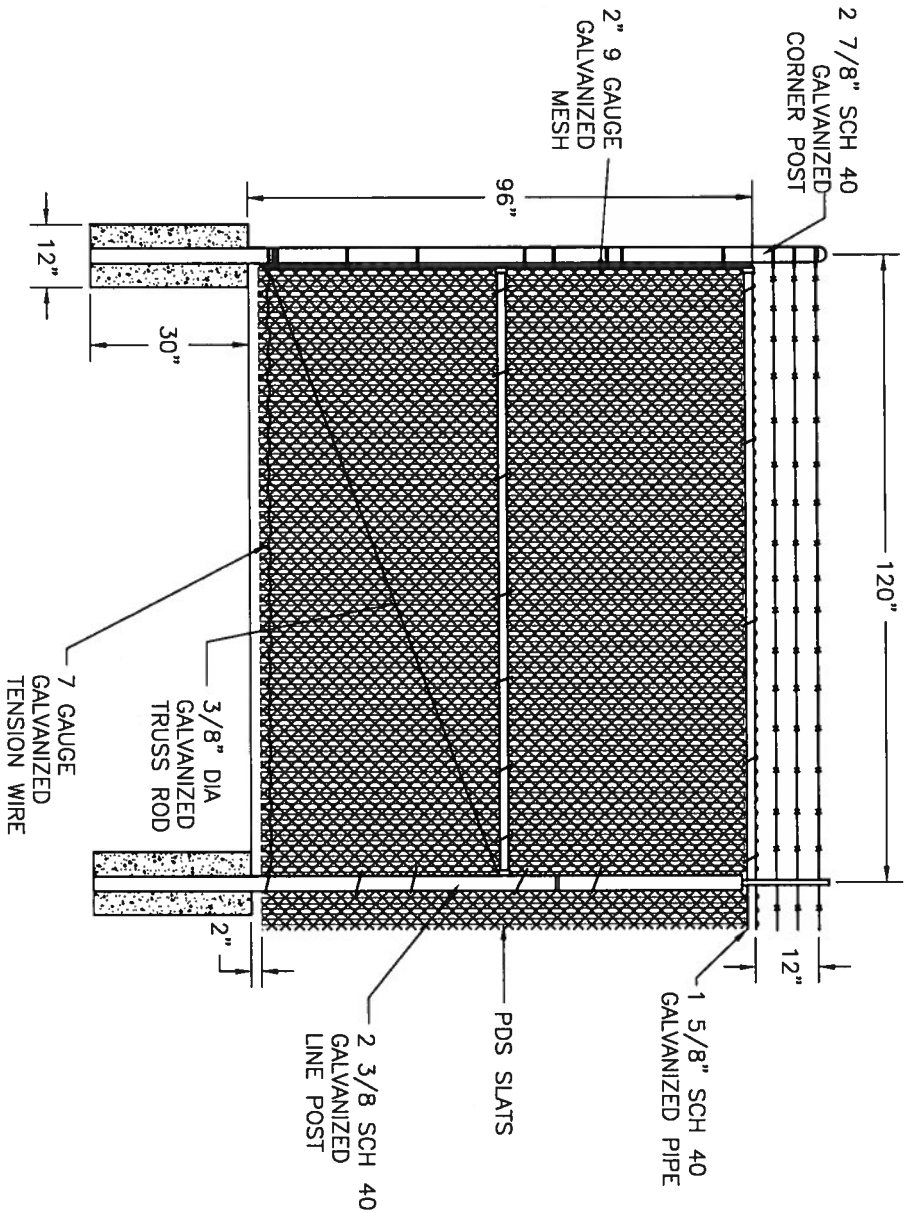

DATE: XX-X-XX	PROJECT: PROJECT NAME
DRAWN BY: KELLY, R	FILE NAME: 8FT CHAIN LINK WITH SLATS AND BARB WIRE
CHECKED BY: BATEY, B	SCALE: 1/2" = 1'-0"
	SHEET: 1 OF 1
QUALITY FENCE & WELDING 13115 WETMORE SAN ANTONIO, TX 78247 210-545-6767