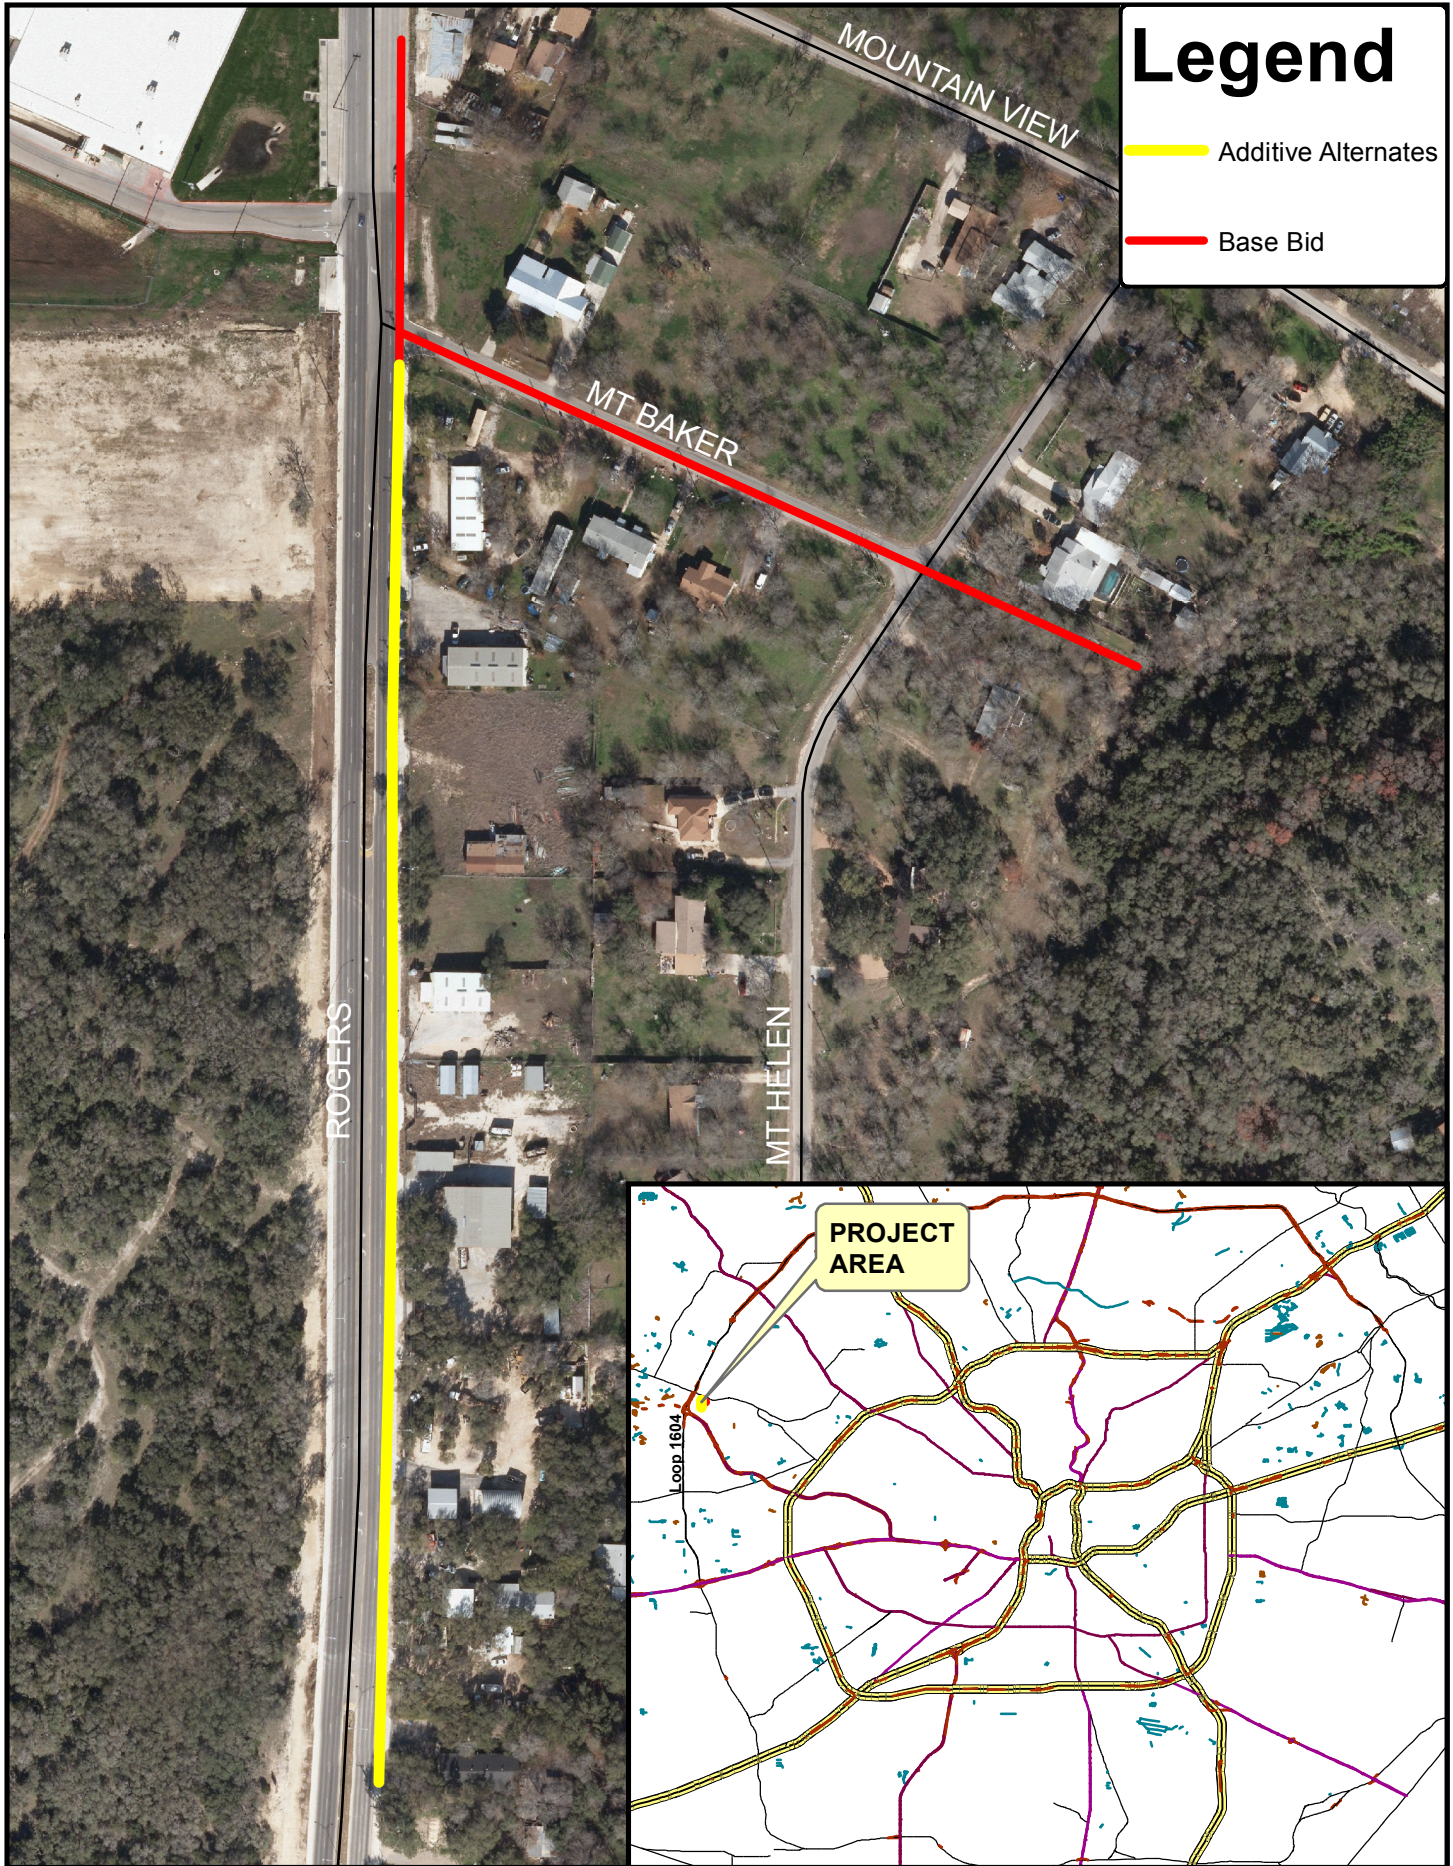

Mountain View Estates Phase III Drainage

Legend

-  Additive Alternates
-  Base Bid