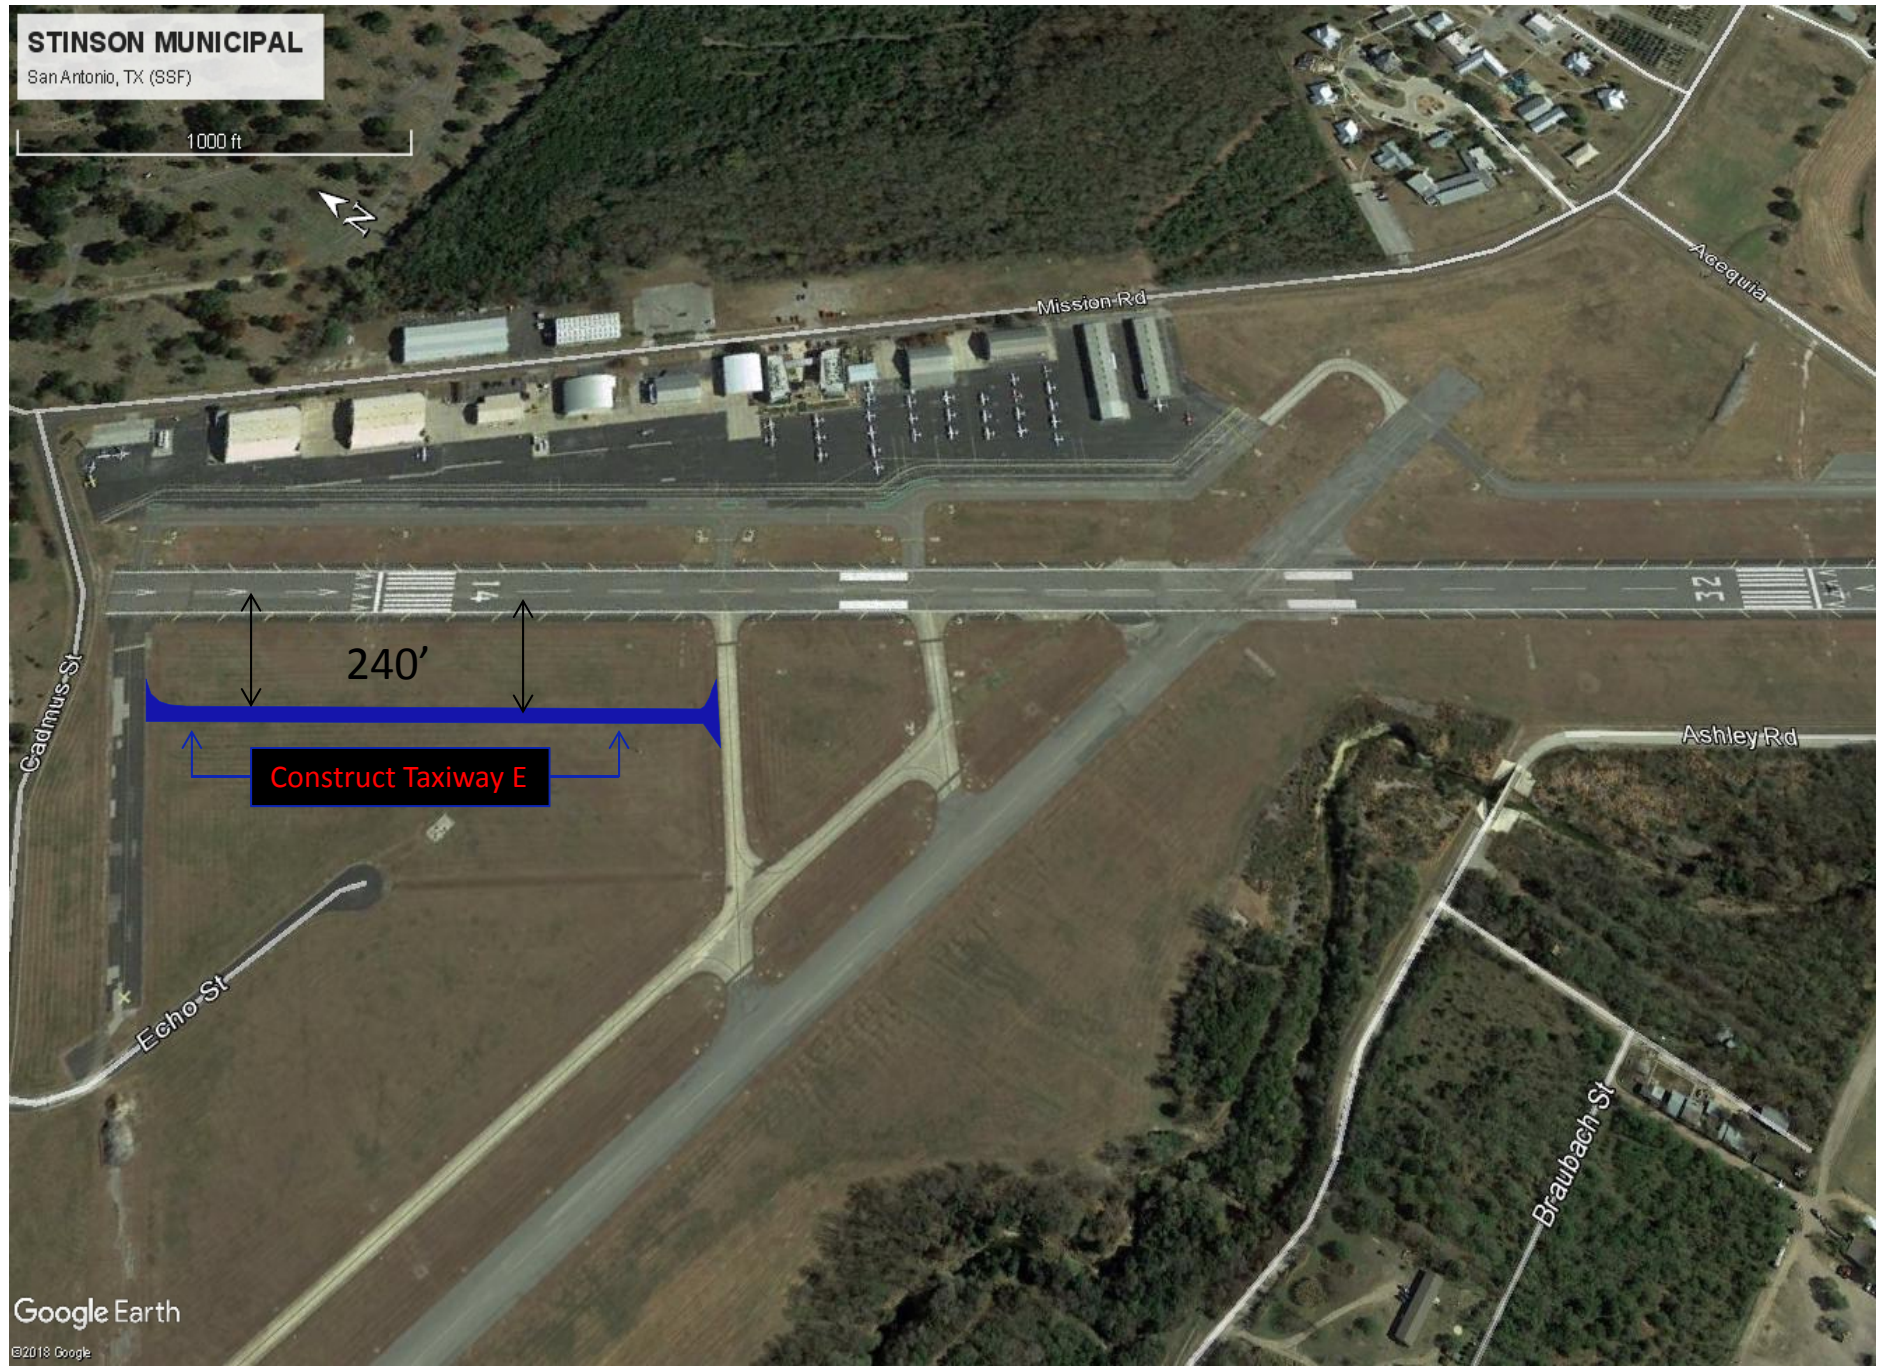

STINSON MUNICIPAL

San Antonio, TX (SSF)

1000 ft

Mission Rd

Acequia

240'

Construct Taxiway E

Ashley Rd

Cadmus St

Echo St

Braubach St

Google Earth

©2018 Google

DATE	DESCRIPTION OF MODIFICATION	
11/24/2015	PERIMETER FENCE CROSSING OF RUNWAY 27 ROFA	INAI