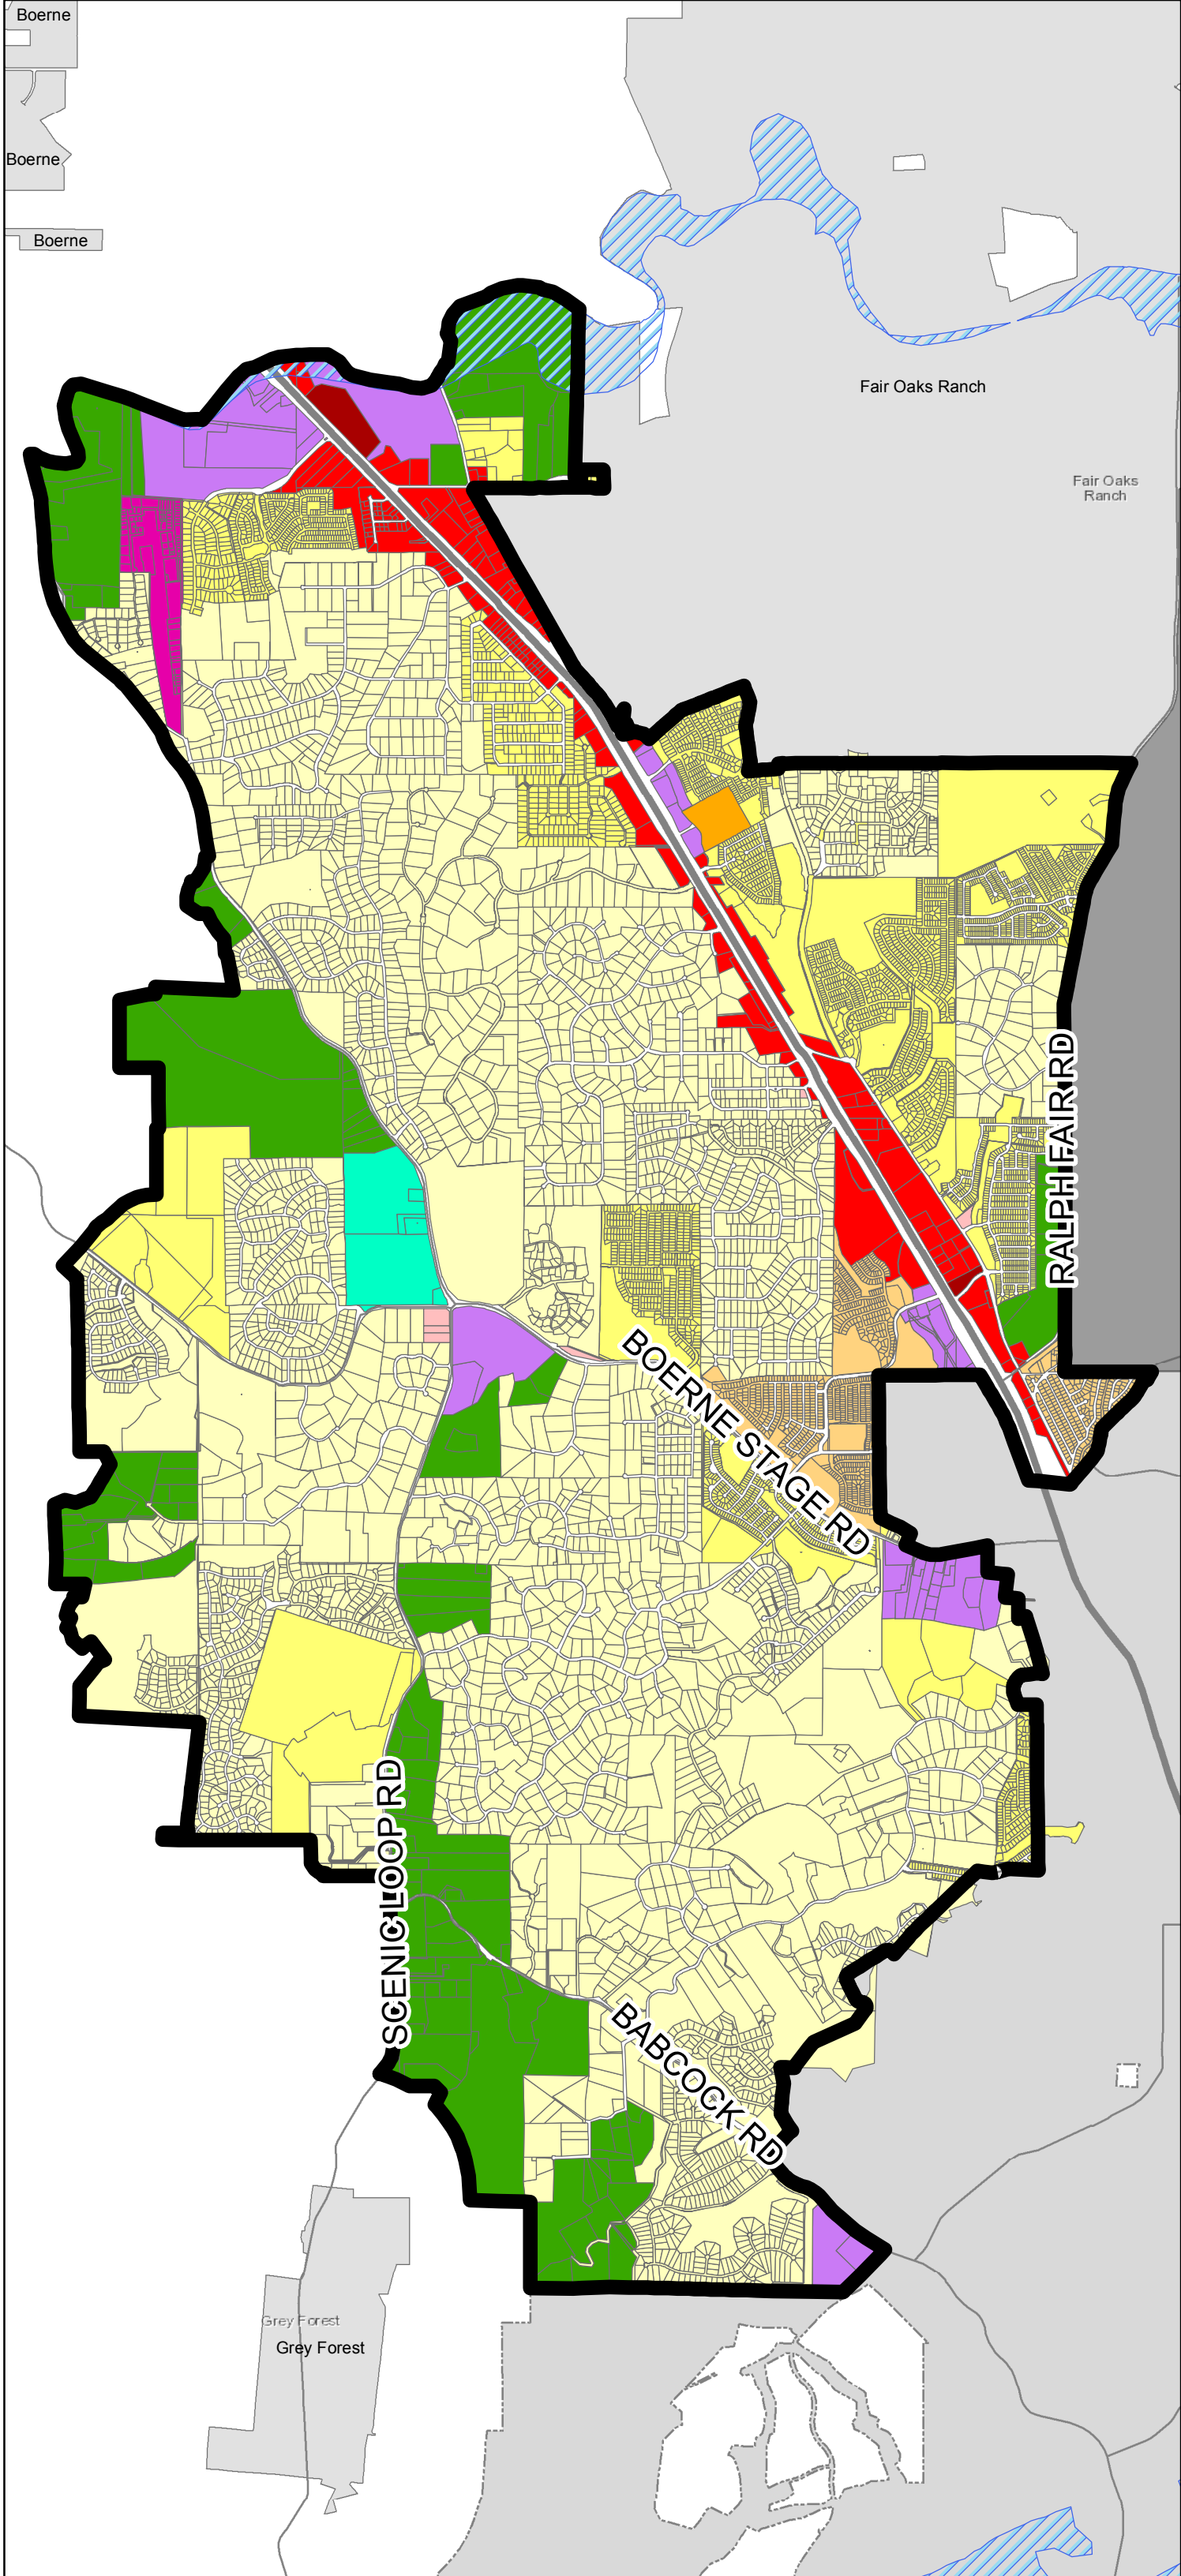

# Camp Bullis Land Use Controls

- Residential Estate
- Low Density Residential
- Urban Low Density Residential
- Medium Density Residential
- Neighborhood Commercial
- Community Commercial
- Regional Commercial
- Urban Mixed-Use
- Employment/Flex Mixed-Use
- Heavy Industrial
- Agricultural
- Edwards Recharge Zone District

Entire Camp Bullis Military Protection Area is within the Military Lighting Overlay District.

CITY COUNCIL, COMMISSIONS  
AND BOARDS CAN MAKE  
ADJUSTMENTS TO THE MAP  
WHICH INCLUDE LOWER OR  
HIGHER DENSITY LAND USE