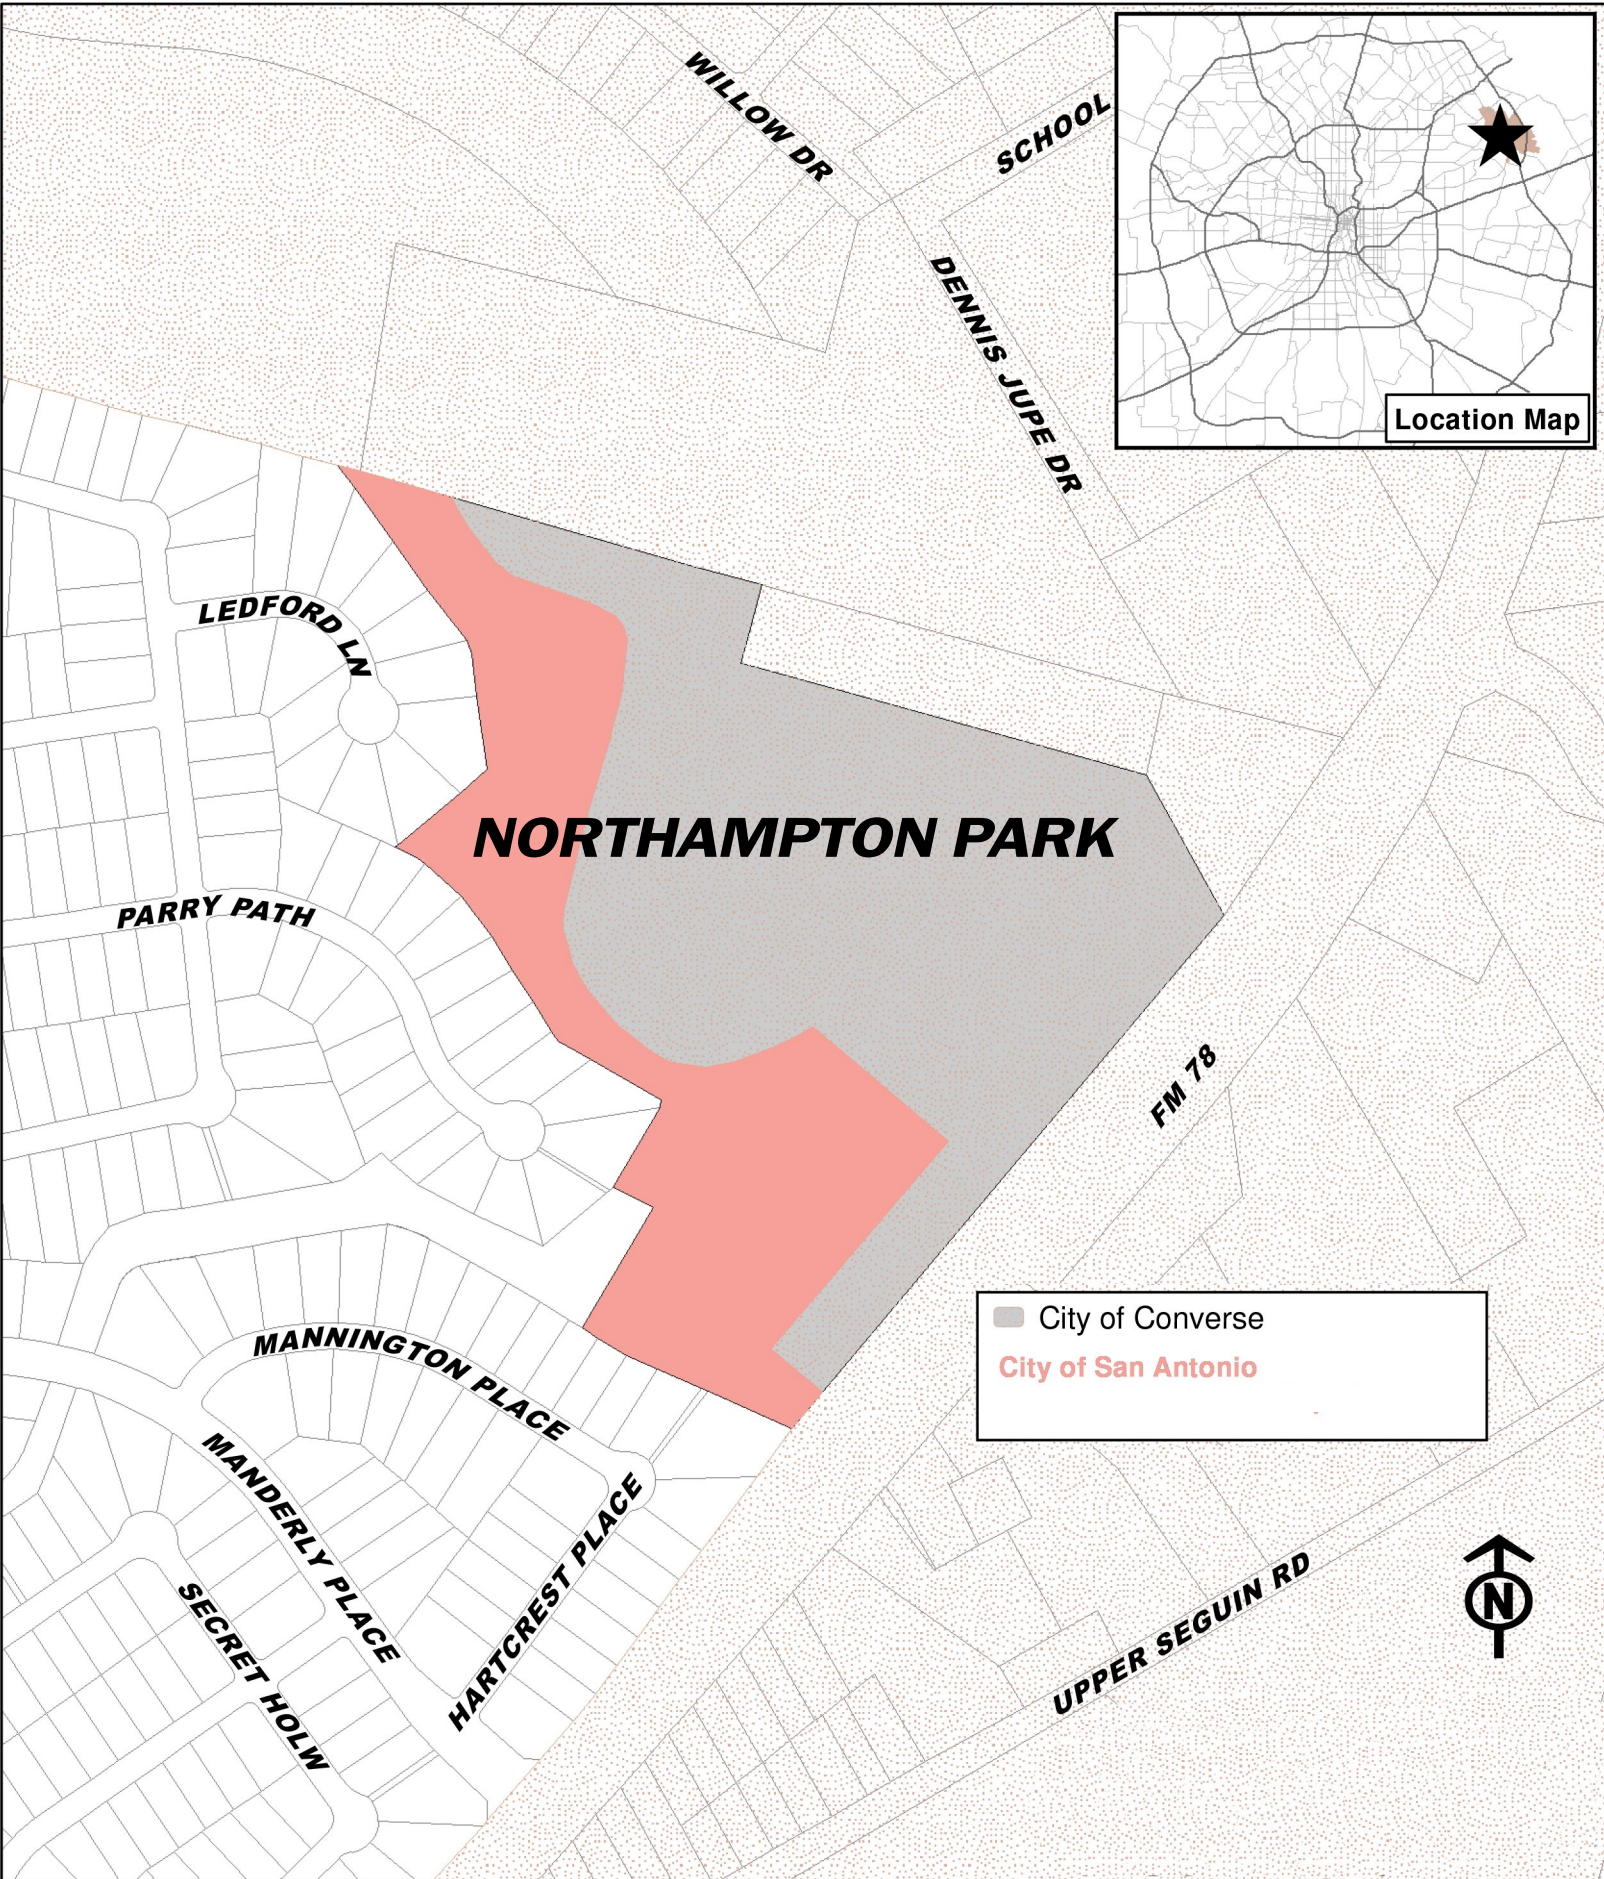

Site Map
Northampton Park
8989 FM 78

City of Converse
City of San Antonio