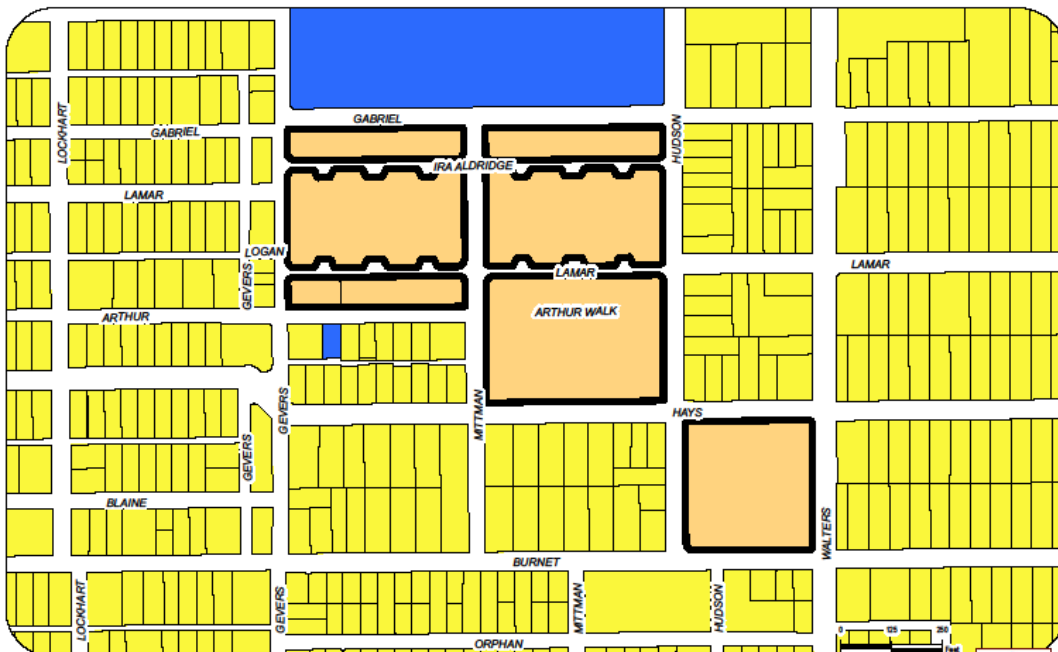

 Subject Property

 Medium Density Residential

 Public/ Institutional

City of San Antonio Planning and Community Development Department
 Map Created by: Gustavo Gutierrez
 Map Creation Date: 10/17/14
 Map File Location: W:\Map\GIS\MapServer\Land_Use\Amendments\Amend_14084_ArenaDistrict.mxd
 PDF Filename: 141084.pdf

Arena District/ Eastside Community Plan

Adopted Plan Amendment 14084 Area

 City of San Antonio
 Planning and Community
 Development Department
 Julia M. Dugas, ACP
 Director

 Proposed Mixed Use

 Medium Density Residential