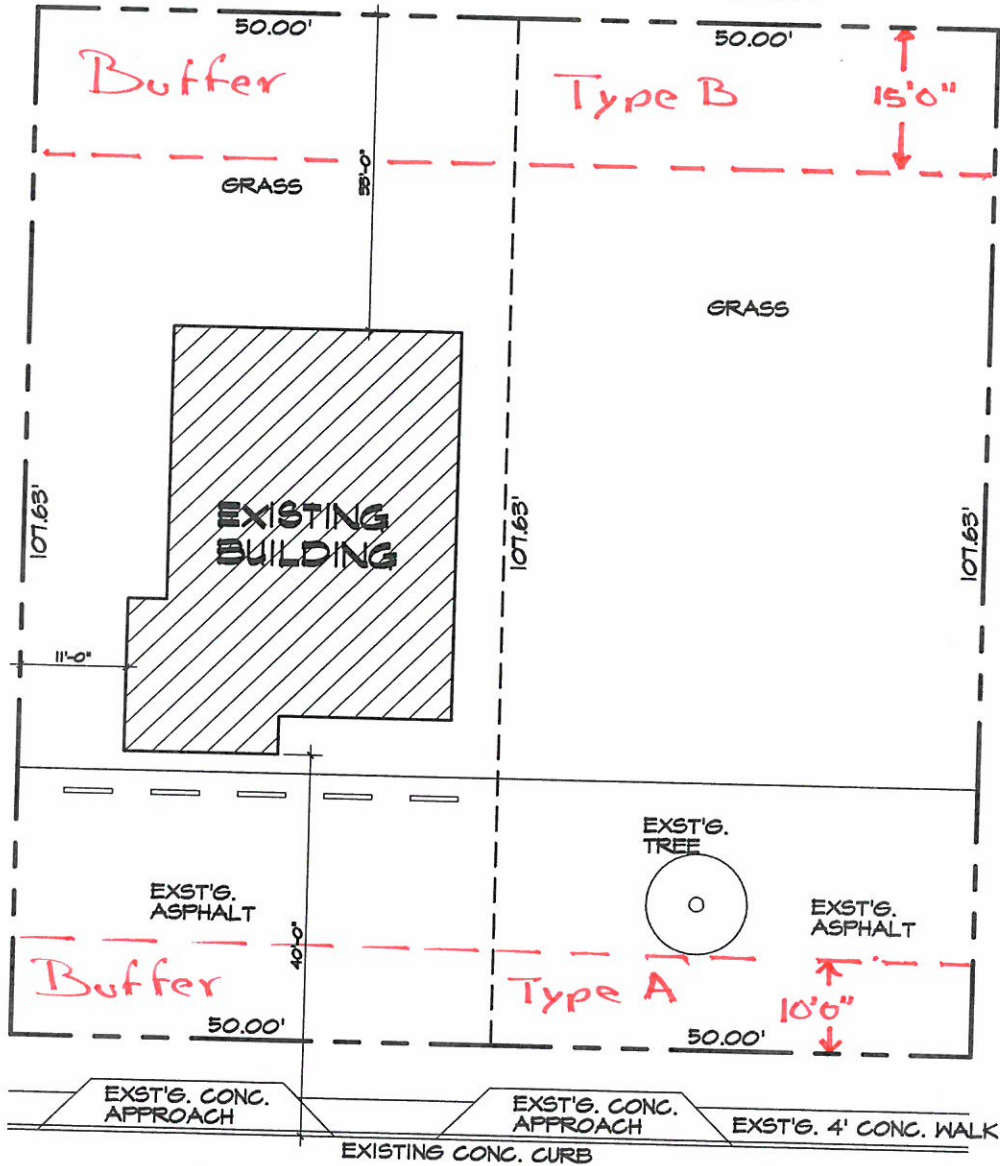

29016025

LOT - E 50 FT OF 28
BLK. - 79
NCB - 2794

LOT - W 50 FT OF 28
BLK. - 79
NCB - 2794

1548 & 1542 W HILDEBRAND AVE.

SITE PLAN