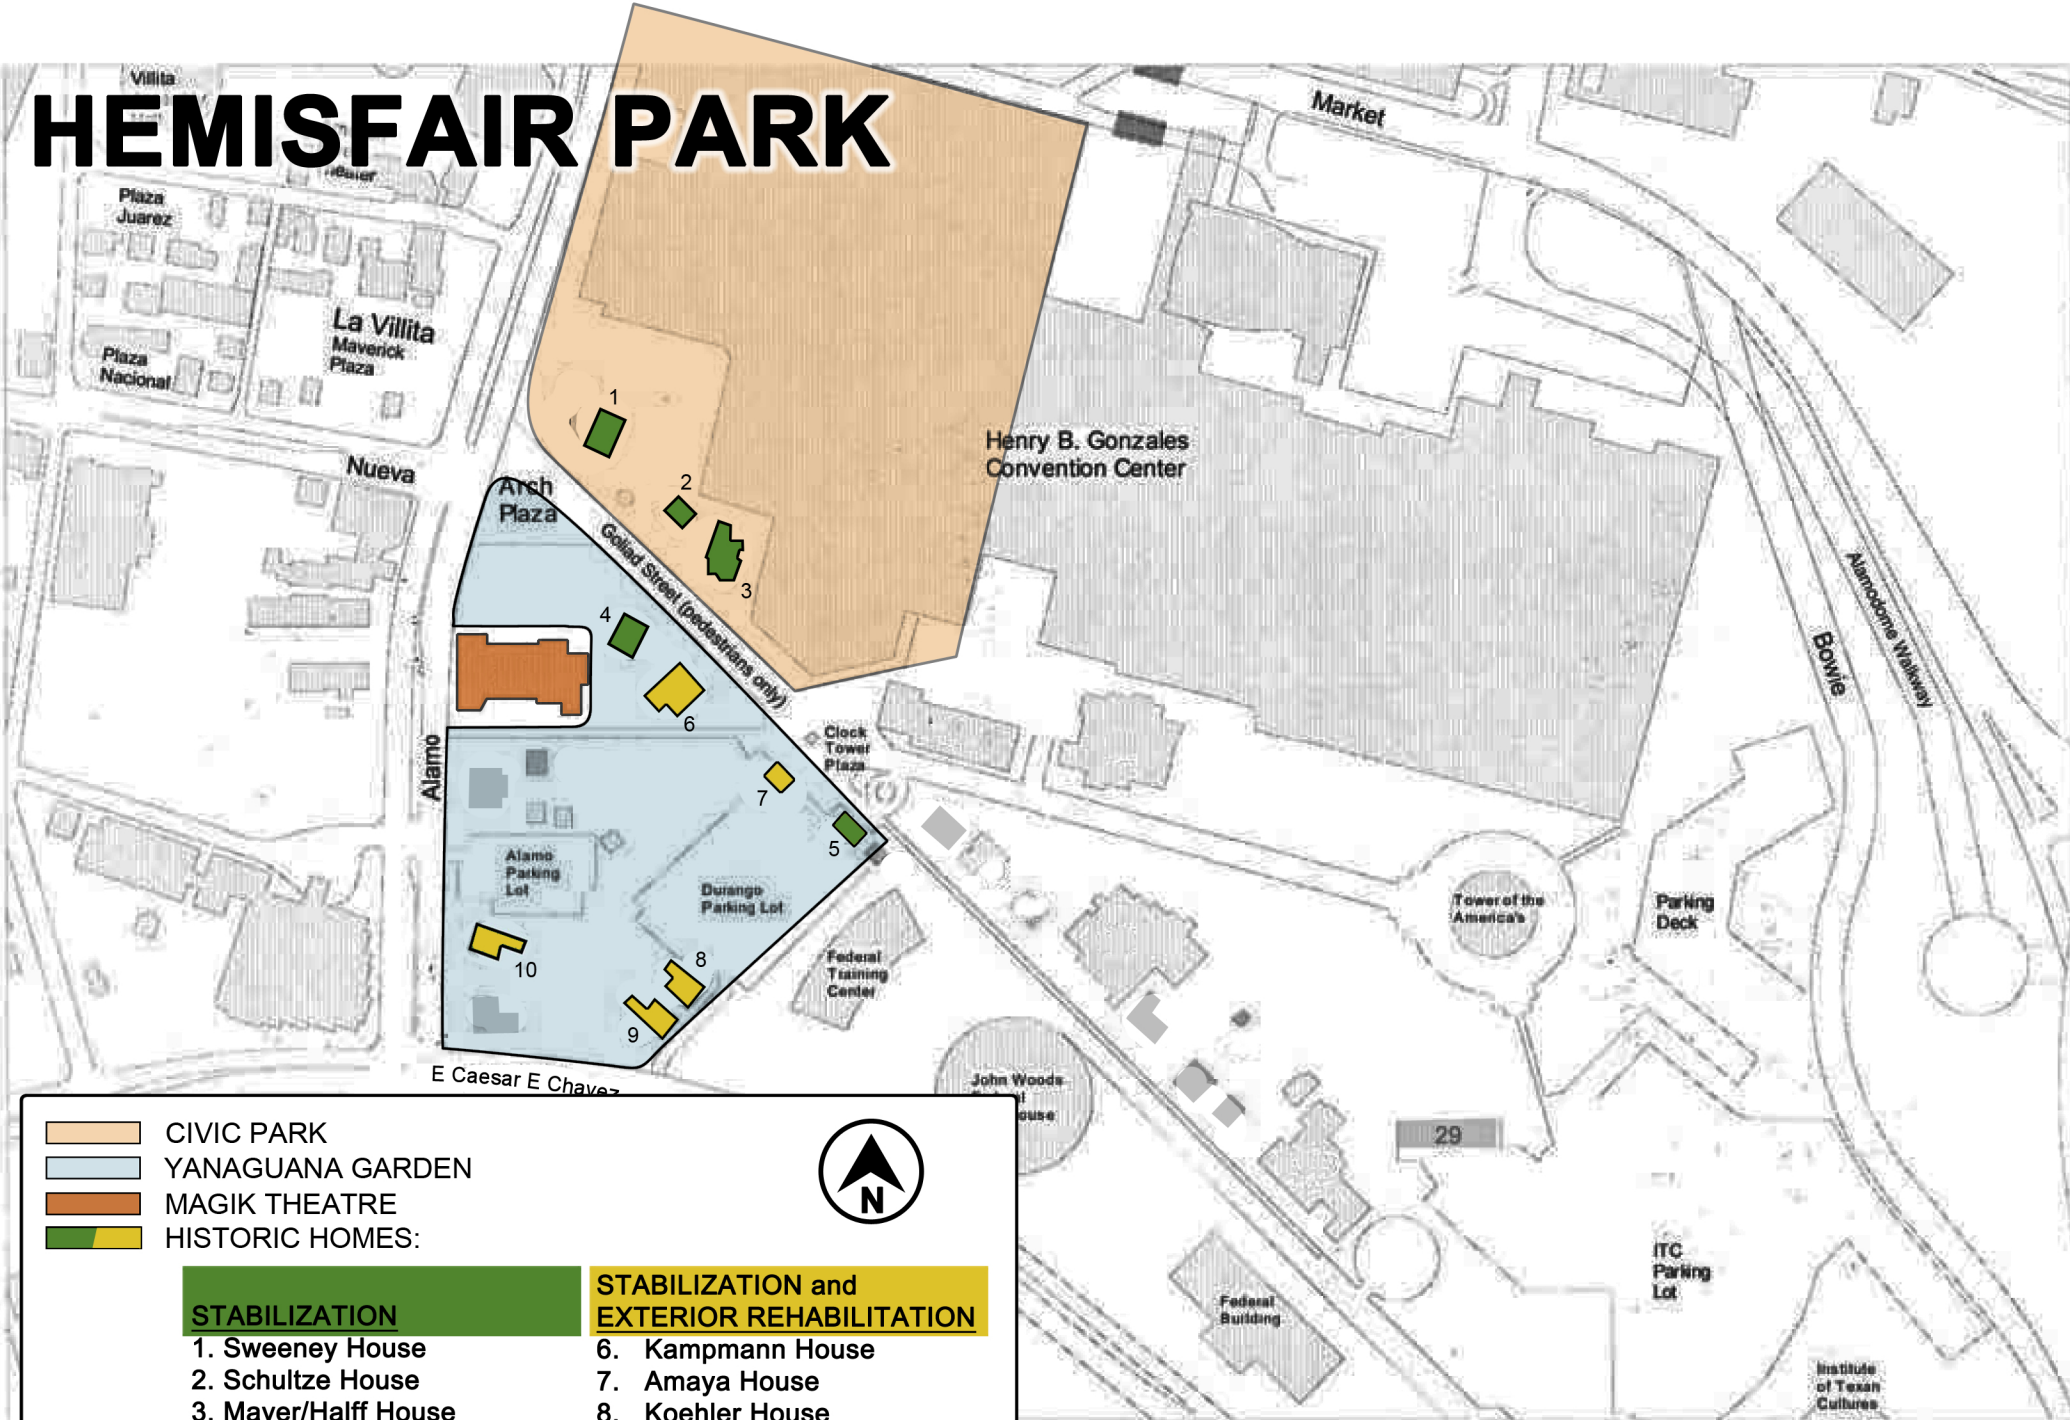

HEMISFAIR PARK

-  CIVIC PARK
-  YANAGUANA GARDEN
-  MAGIK THEATRE
-  HISTORIC HOMES:

- | <u>STABILIZATION</u> | <u>STABILIZATION and EXTERIOR REHABILITATION</u> |
|----------------------|--|
| 1. Sweeney House | 6. Kampmann House |
| 2. Schultze House | 7. Amaya House |
| 3. Mayer/Half House | 8. Koehler House |
| 4. Acosta/Half House | 9. Espinoza House |
| 5. Smith House | 10. Pereida House |