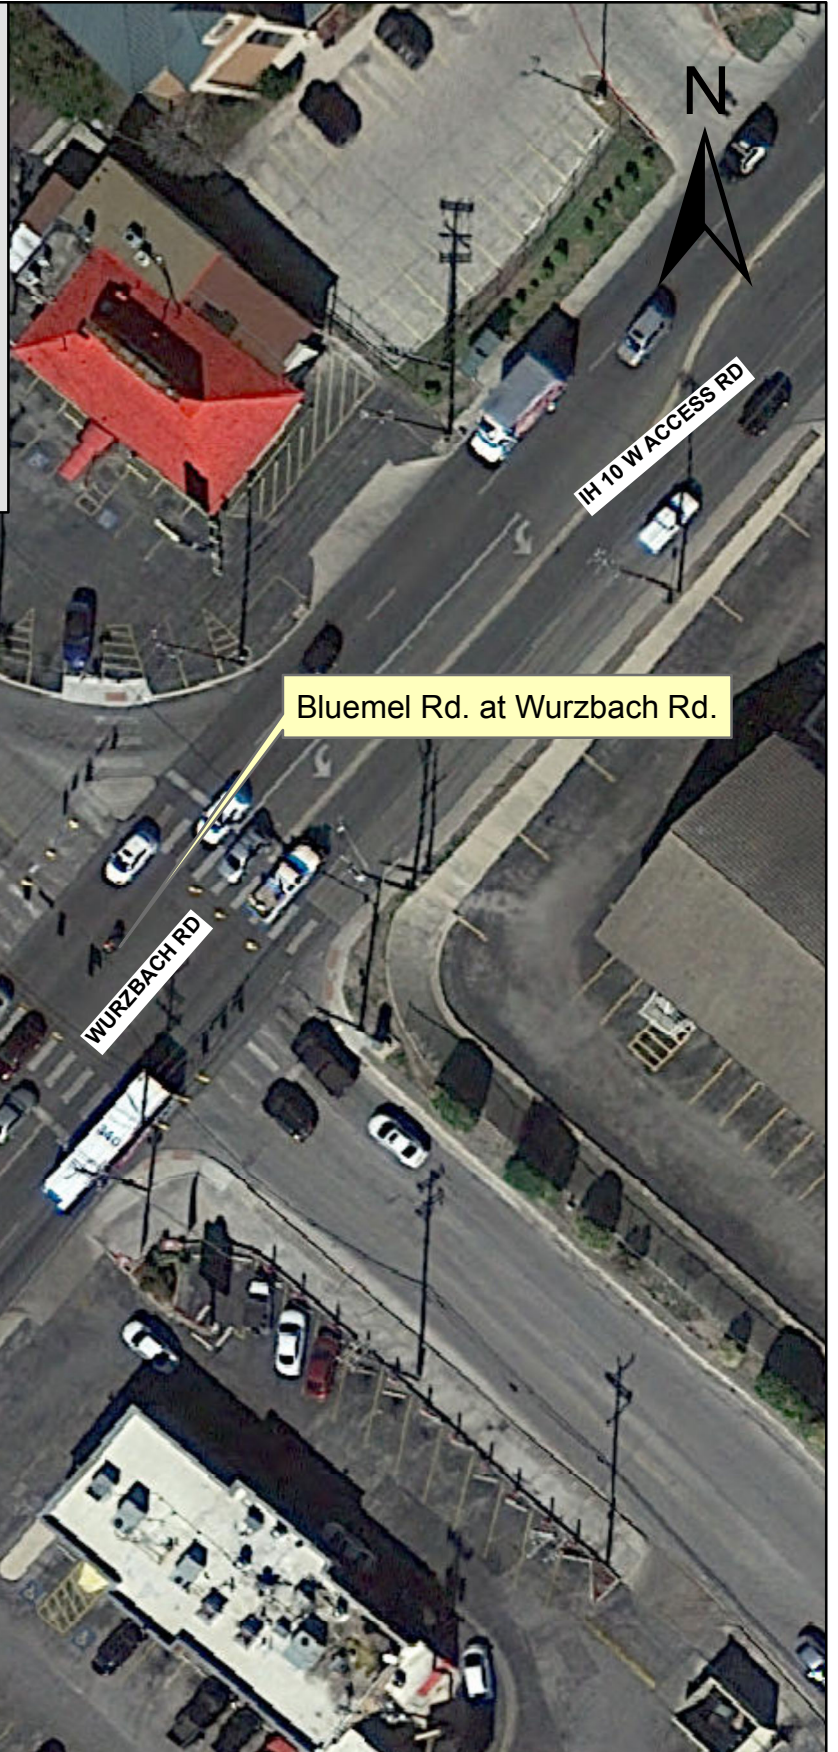

Bluemel Rd. at Wurzbach Rd.

Council District 8

CITY OF SAN ANTONIO
TRANSPORTATION & CAPITAL IMPROVEMENTS