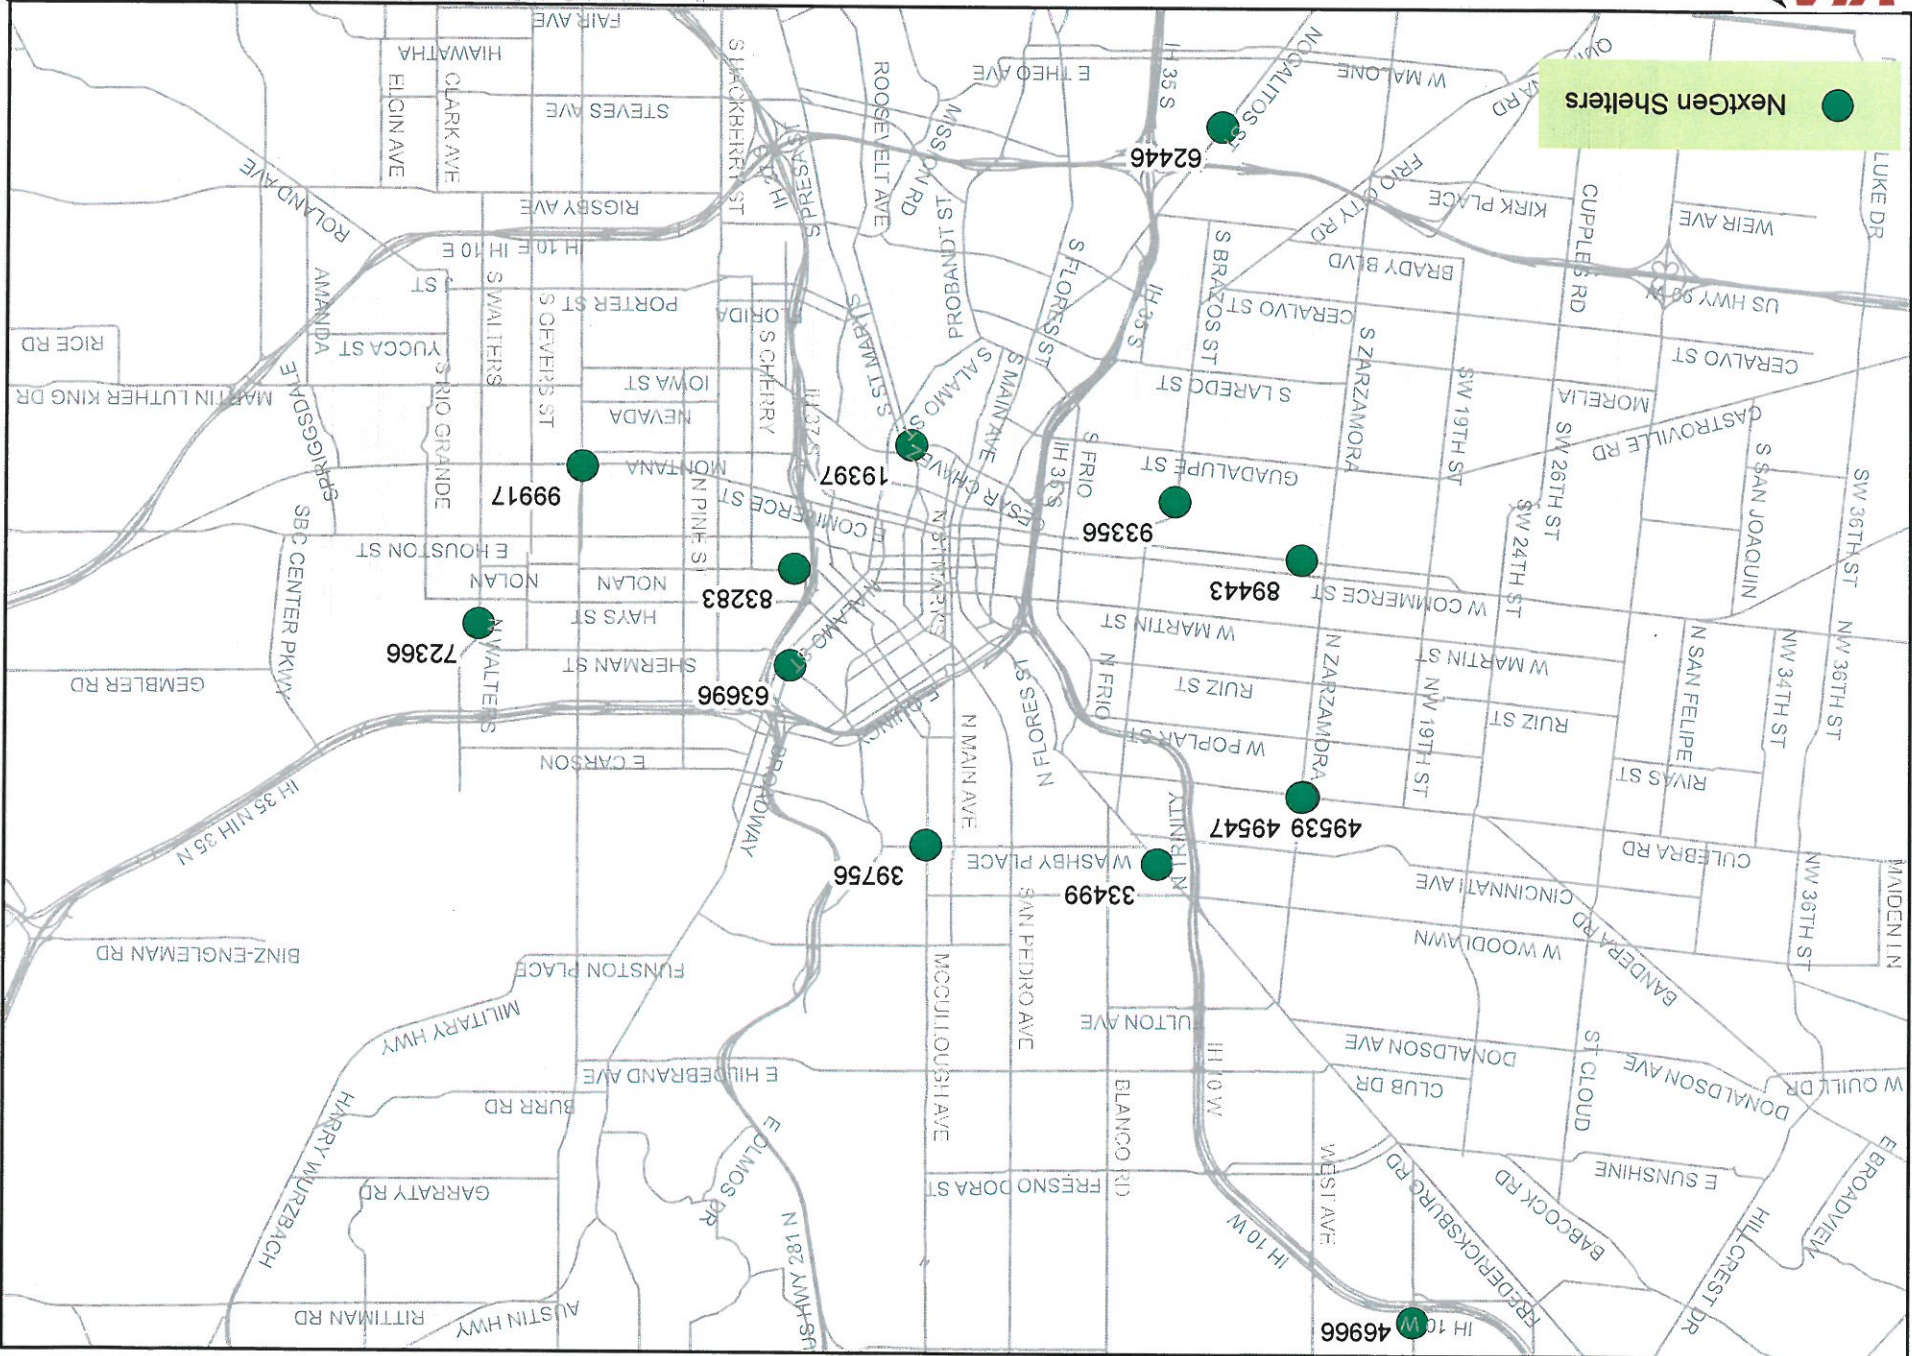

13 Next Gen Stop Locations: COSA

Document Path: C:\austin\Programs\Next Gen Shelters\packages\COSA 13.mxd