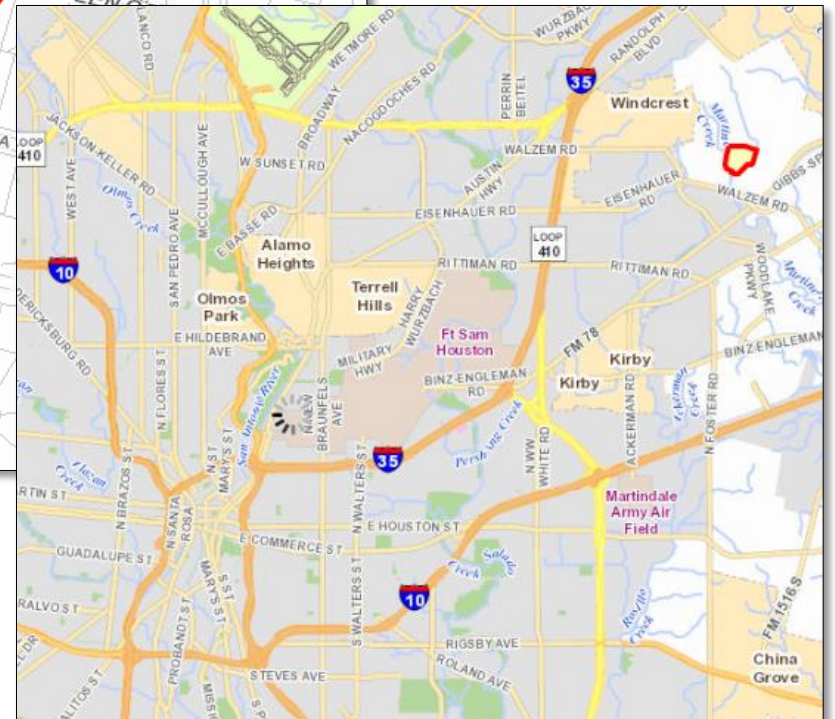

Zoomed In Image

Area: Camelot II
BCAD Parcels: 623
Location: East of Windcrest & North of Walzem Rd.

Zoomed Out Image