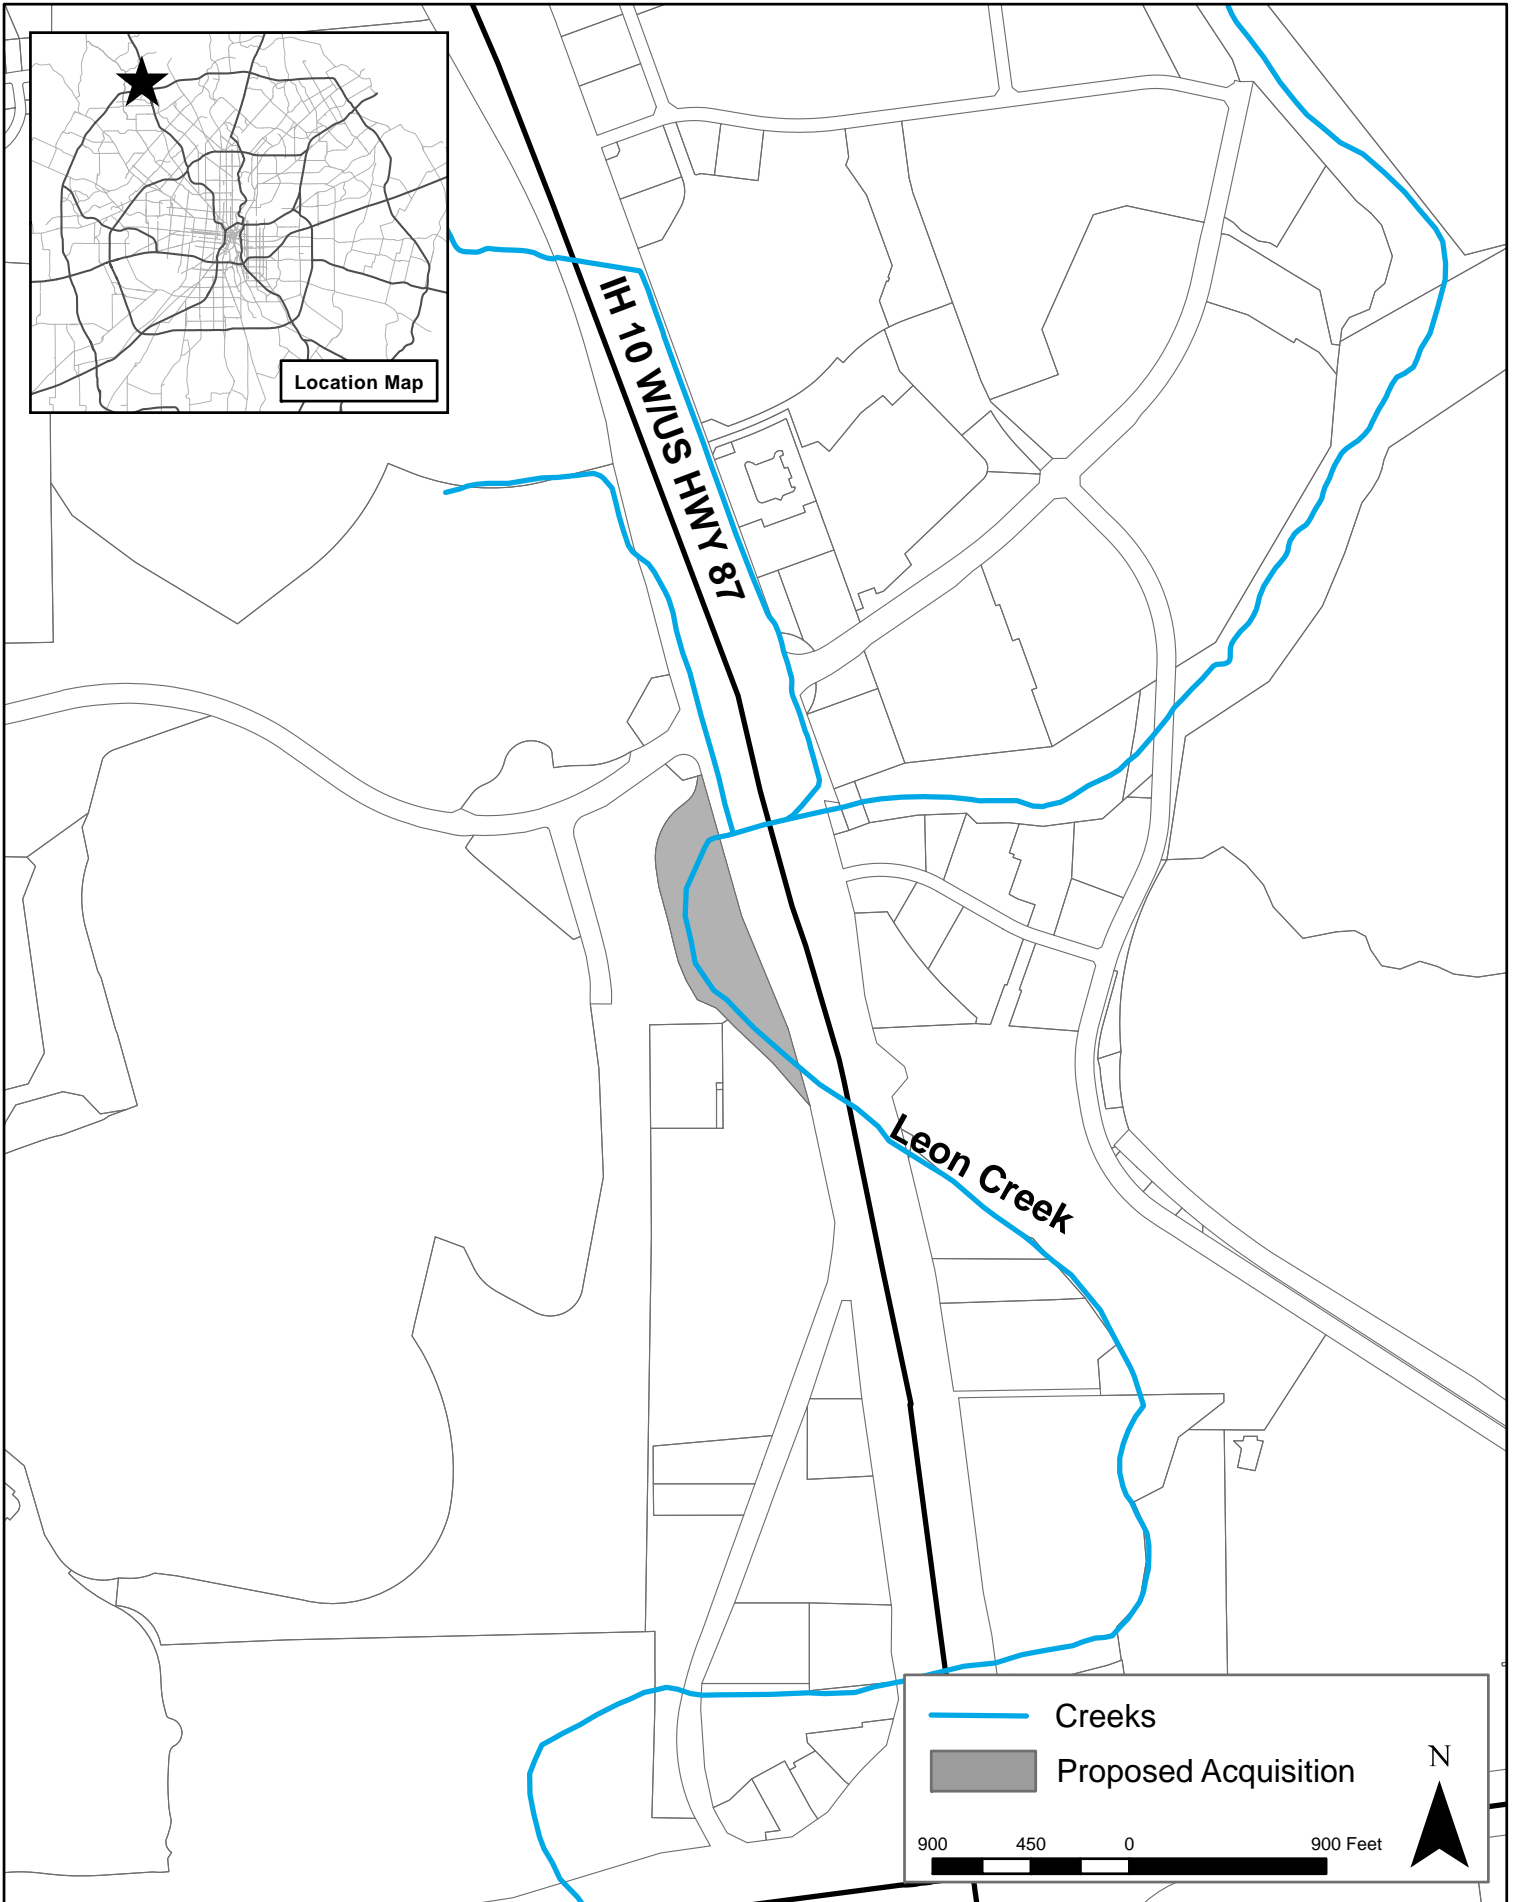

Site Map-District 8

9 acres - NCB 14859

Location Map

IH 10 W/US HWY 87

Leon Creek

— Creeks
■ Proposed Acquisition

900 450 0 900 Feet