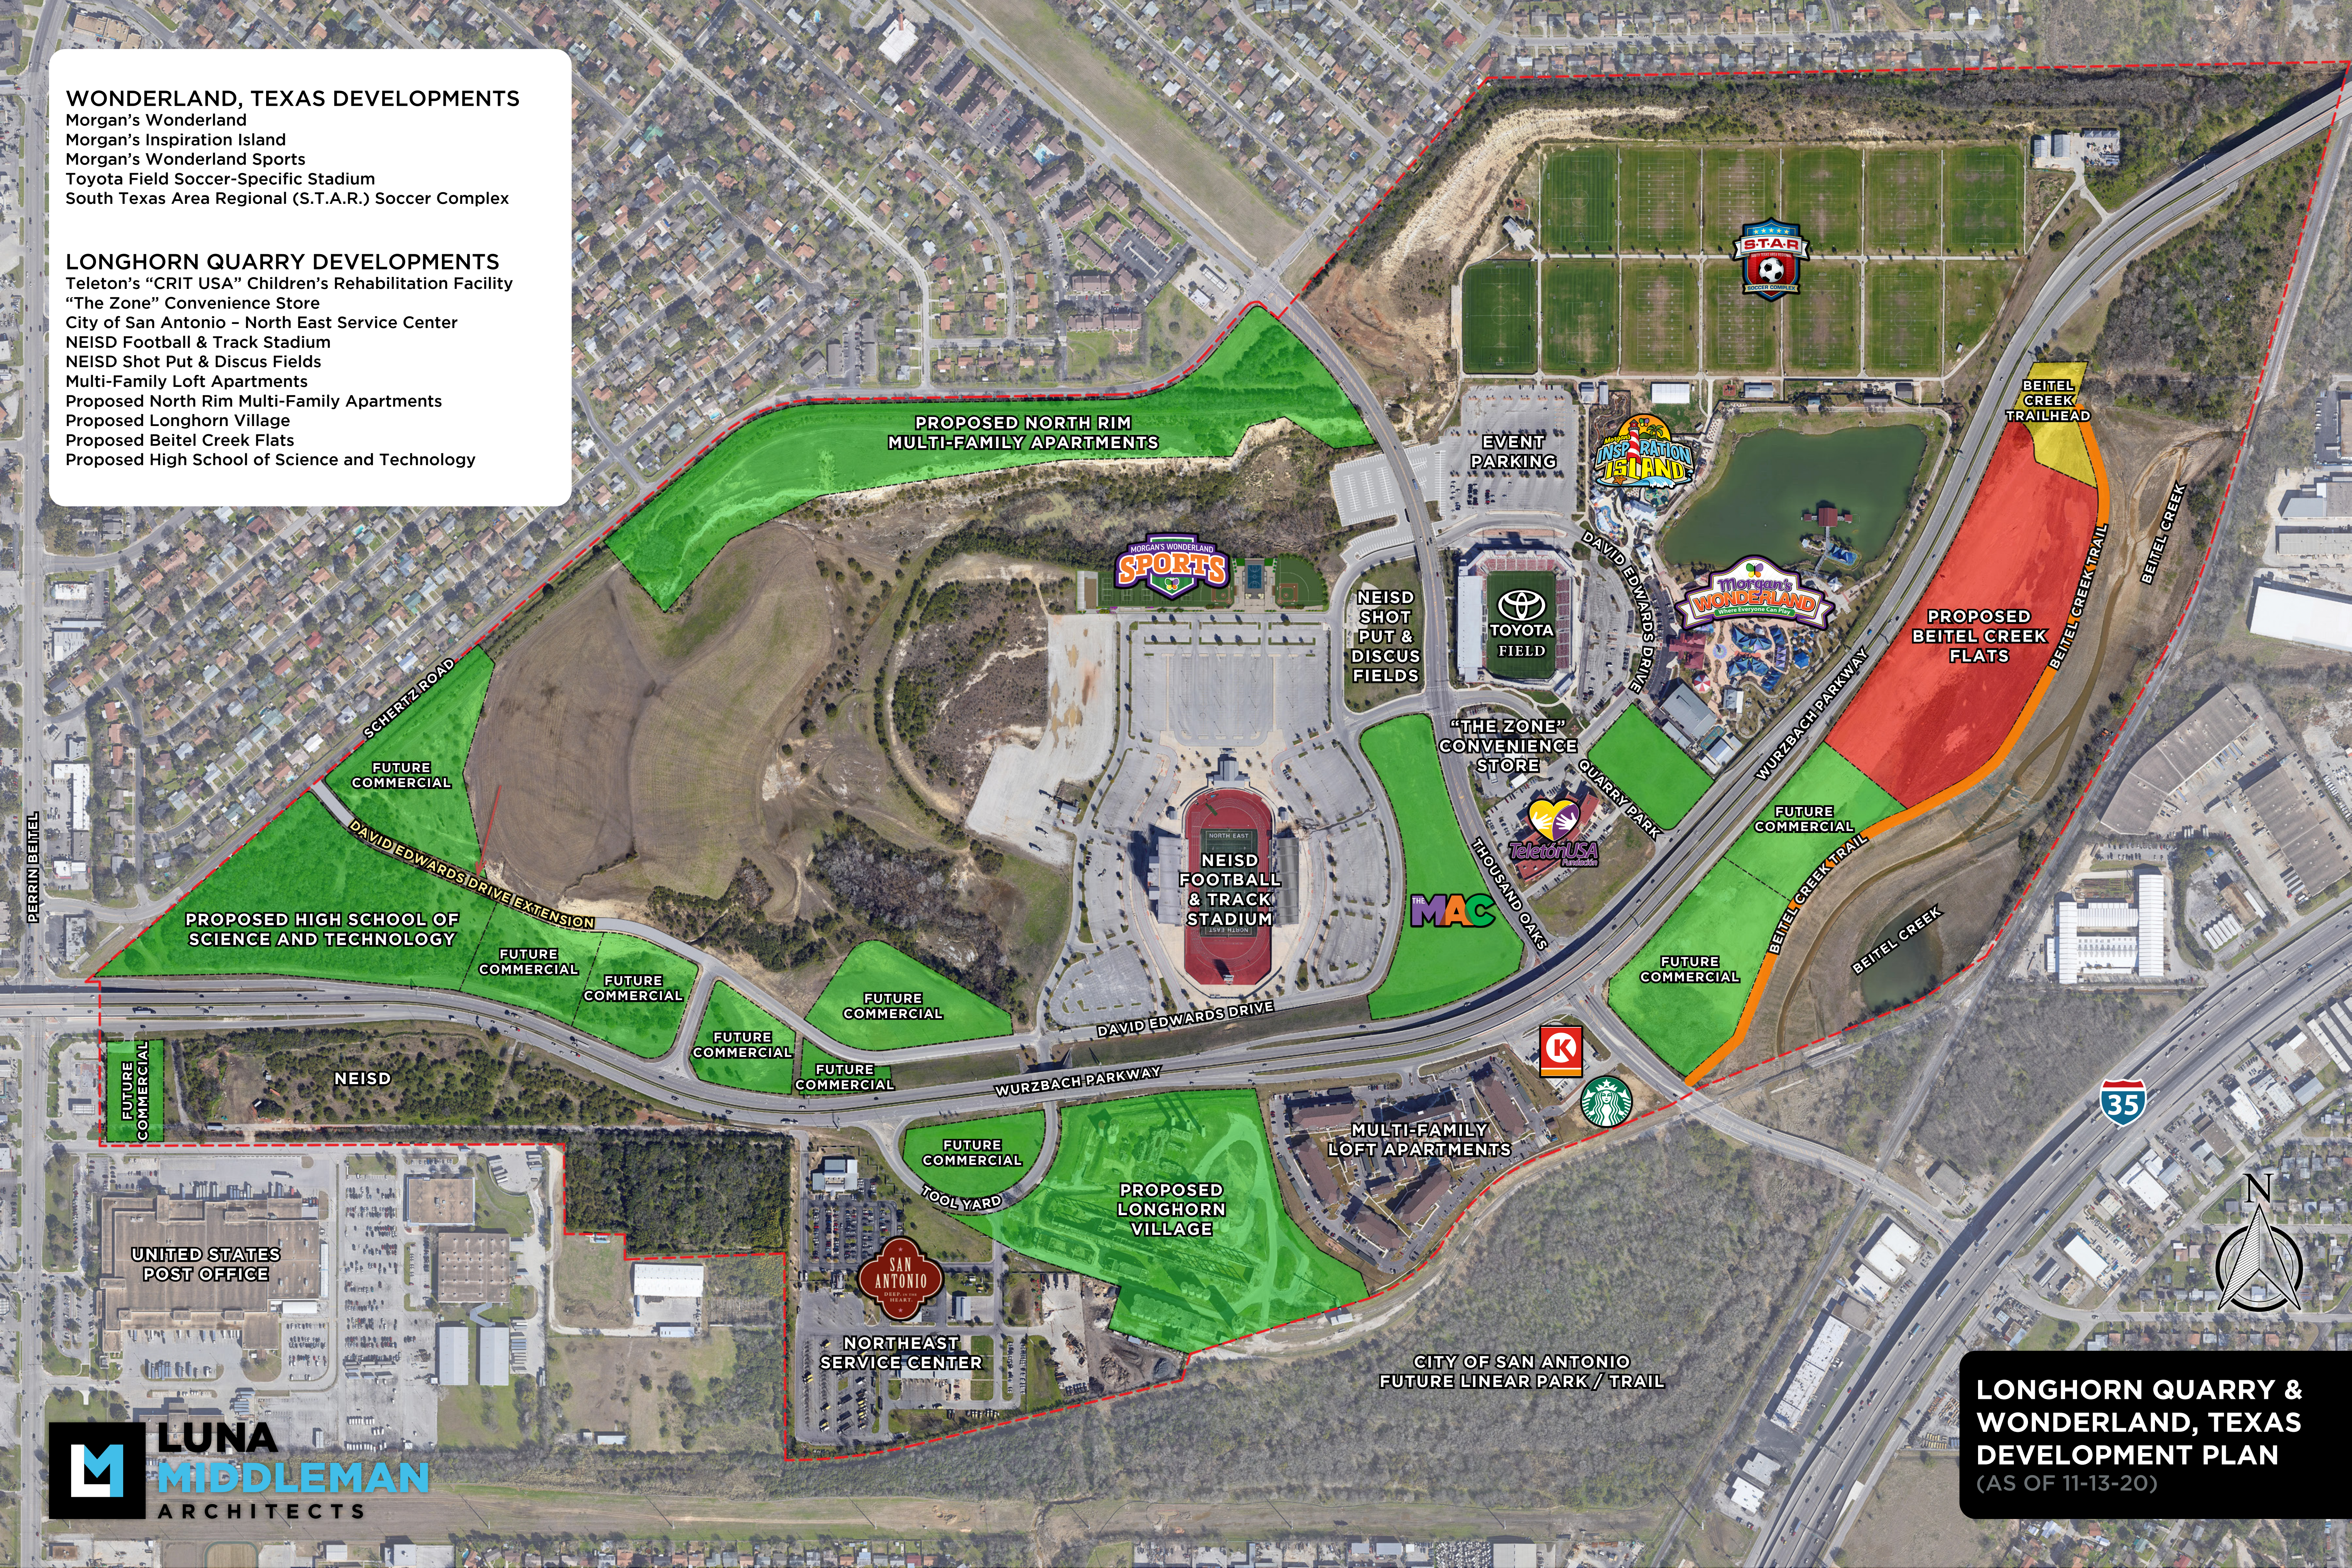

WONDERLAND, TEXAS DEVELOPMENTS

- Morgan's Wonderland
- Morgan's Inspiration Island
- Morgan's Wonderland Sports
- Toyota Field Soccer-Specific Stadium
- South Texas Area Regional (S.T.A.R.) Soccer Complex

LONGHORN QUARRY DEVELOPMENTS

- Teleton's "CRIT USA" Children's Rehabilitation Facility
- "The Zone" Convenience Store
- City of San Antonio - North East Service Center
- NEISD Football & Track Stadium
- NEISD Shot Put & Discus Fields
- Multi-Family Loft Apartments
- Proposed North Rim Multi-Family Apartments
- Proposed Longhorn Village
- Proposed Beitel Creek Flats
- Proposed High School of Science and Technology

TOYOTA
FIELD

UNITED STATES
POST OFFICE

SAN ANTONIO
NORTHEAST
SERVICE CENTER

MULTI-FAMILY
LOFT APARTMENTS

PROPOSED
LONGHORN
VILLAGE

CITY OF SAN ANTONIO
FUTURE LINEAR PARK / TRAIL

**LONGHORN QUARRY &
WONDERLAND, TEXAS
DEVELOPMENT PLAN**
(AS OF 11-13-20)