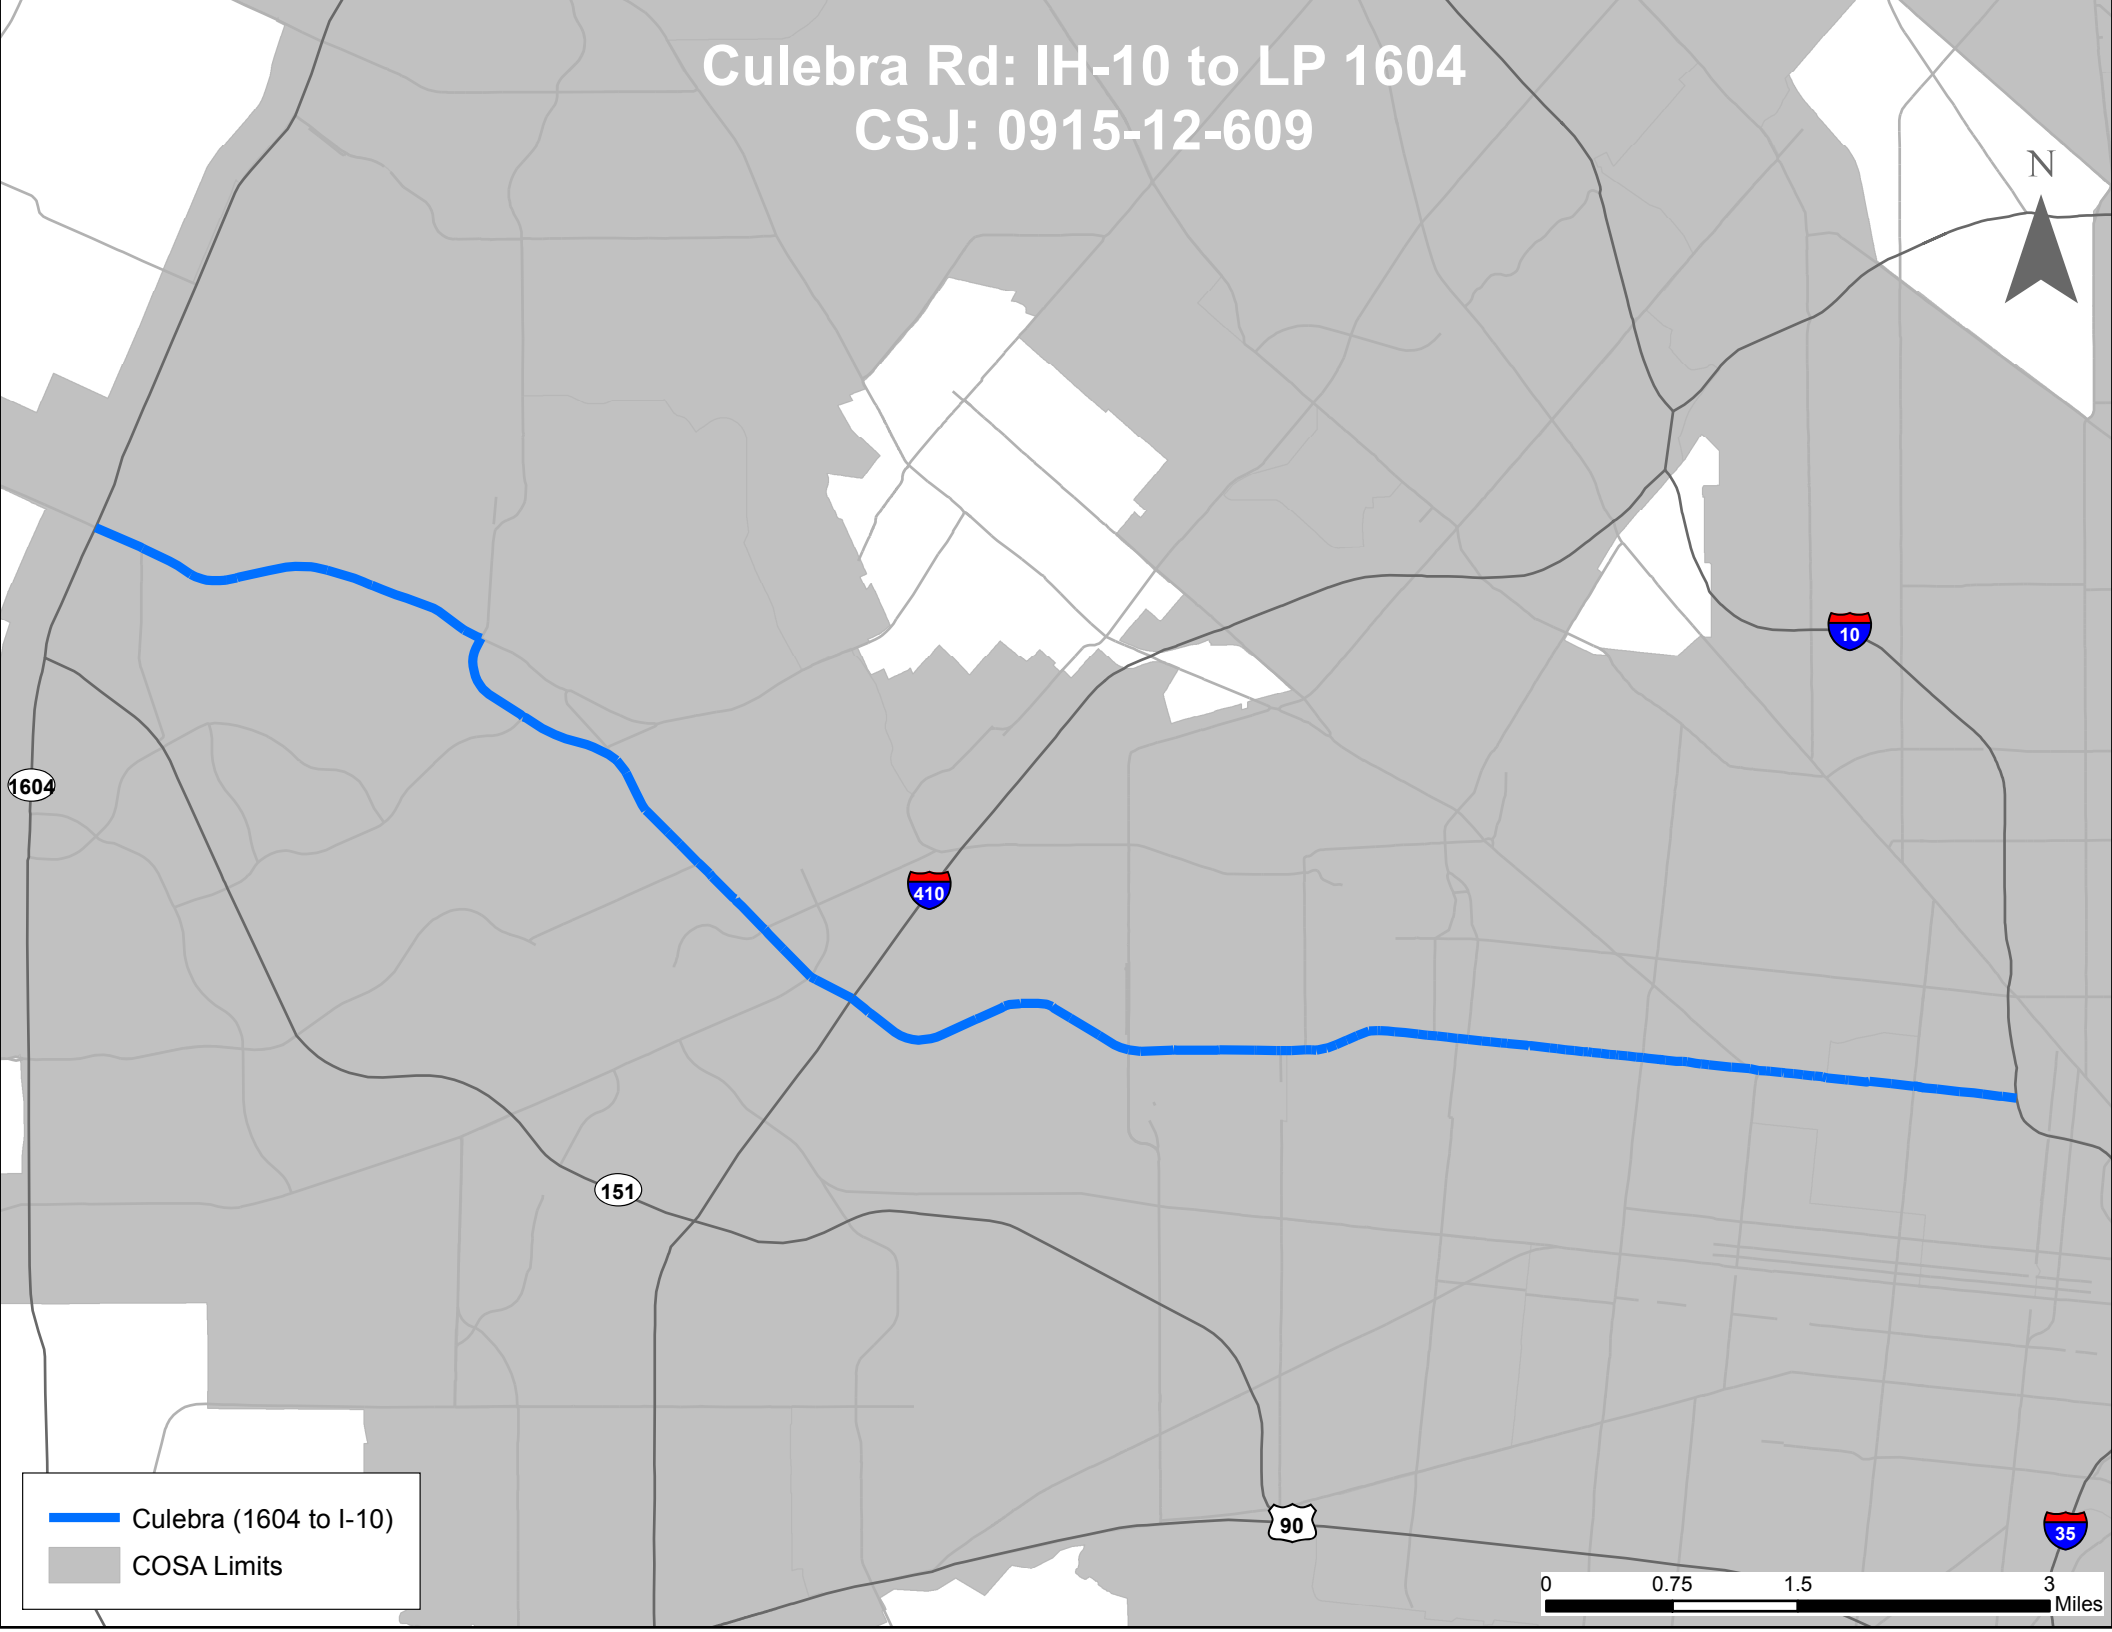

Culebra Rd: IH-10 to LP 1604

CSJ: 0915-12-609

N

1604

410

10

151

90

35

— Culebra (1604 to I-10)

■ COSA Limits

0 0.75 1.5 3 Miles