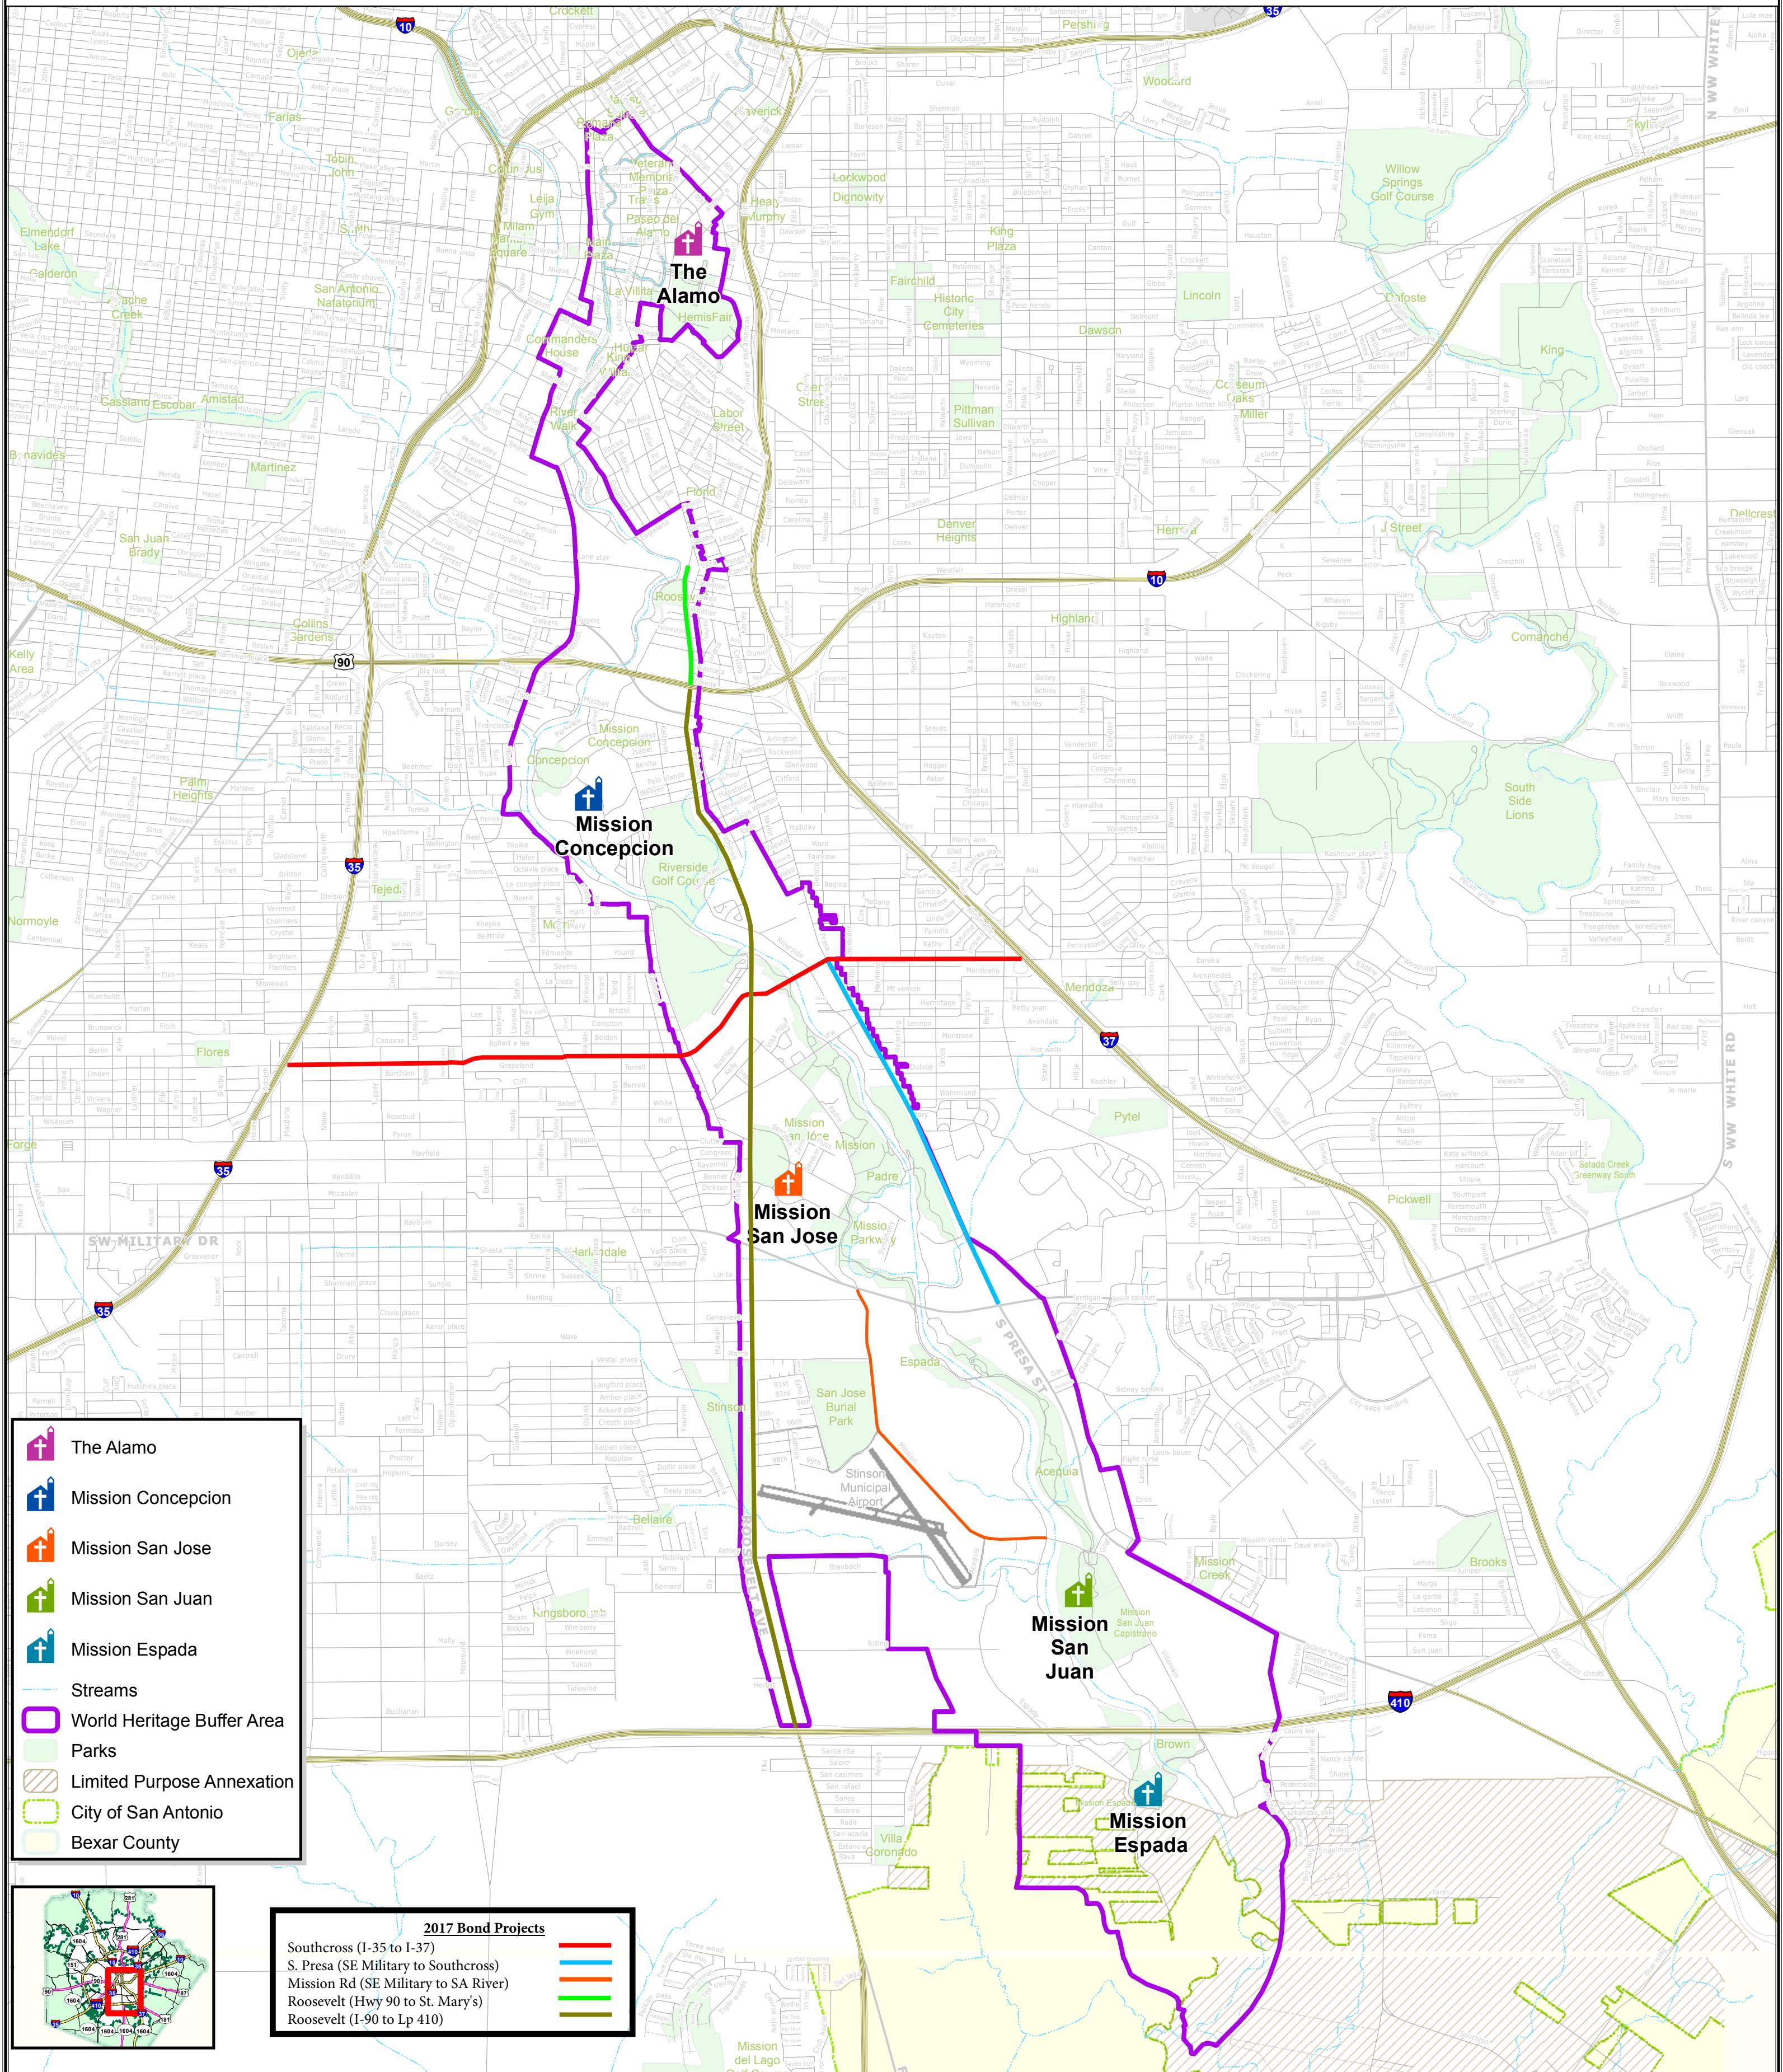

World Heritage Sites & Buffer Area Map

CITY OF SAN ANTONIO
**PUBLIC WORKS
DEPARTMENT**