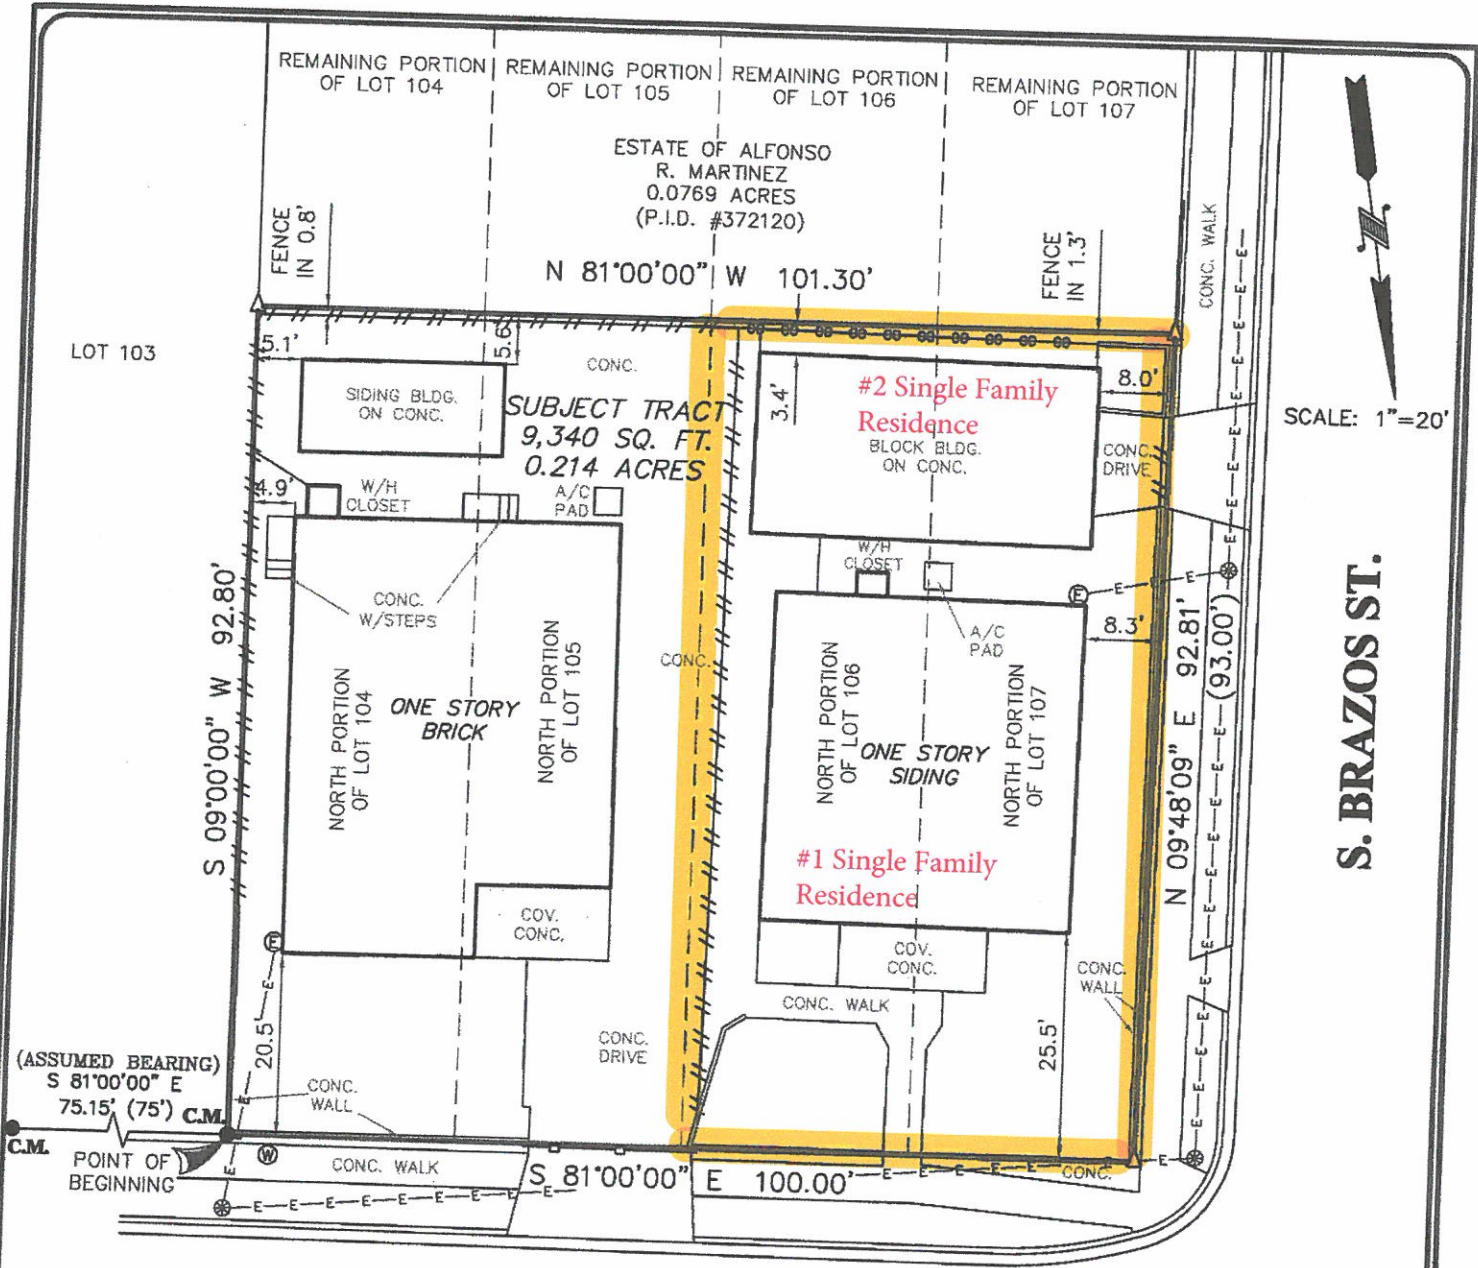

22017209

S. BRAZOS ST.

RAY AVE.  
(50' R.O.W.) (LEE AVE. PER PLAT)

NOTE: NO RESTRICTIVE COVENANTS OF RECORD WERE FOUND

THIS SURVEY IS ACKNOWLEDGED AND IS ACCEPTED: