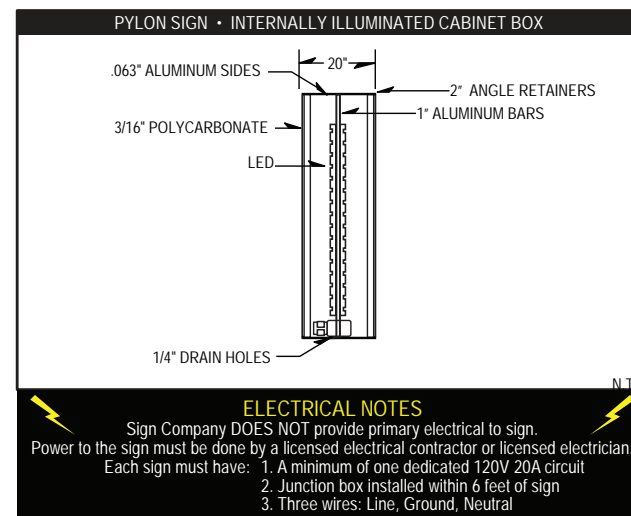

PYLON SIGN

SHEET TITLE

PROJECT

SCALE
AS NOTED

DATE
07/29/20

REVISION DATE

1	-/-/-
2	-/-/-

PERMIT SET

SHEET NO.

2

- ☐ 3D SCAN
- ☐ AERIAL
- ☐ FIELD
- ☐ CL PROVIDED

Project Mgr: Mark Song
Assist Project Mgr: Victor Martins
Master Electrician: Tomas Eggers
Fabrication Mgr: Miguel G.
Installation Mgr: Mike R.

Print Mgr: Christina H
Finishing Mgr: Gerry G
CNC: David
Paint:
Admin: Marie Cuellar

Design Leader: Kat Sullon
Design Team:
Design Coord:
3D Rendering:
Design View

Architect Firm: NA
Architect: NA
Engineer: NA
Construction Co: NA
General Contractor: NA

Pantone Color Schematic:

DRAWING

Signature:

Date:

- ☐ Approved as Submitted
- ☐ Approved / Revise as Noted
- ☐ Rejected / Re-Submit
- ☐ Waiting on Permit